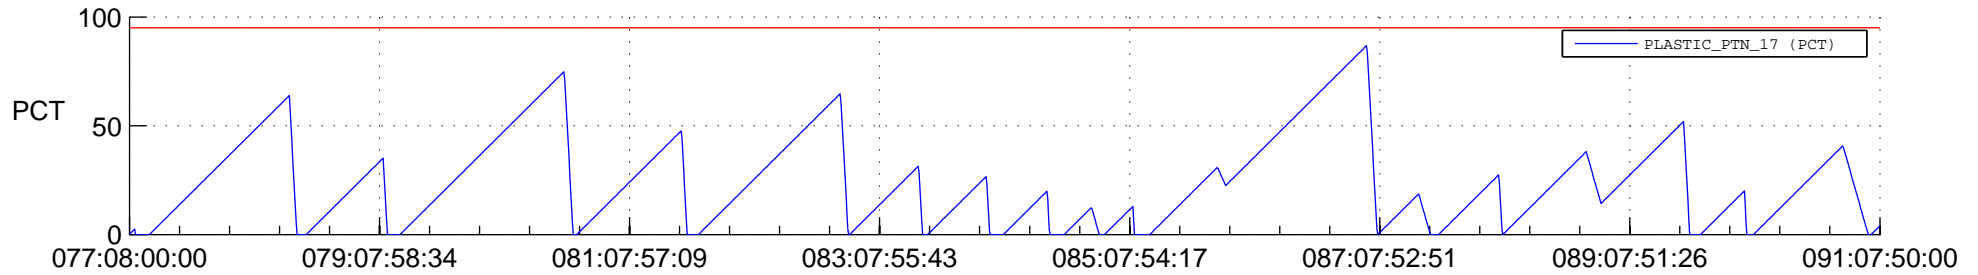

STEREO AHEAD SSR PCT Full Prediction

SWAVES_Percent_Full_Prediction

IMPACT_Percent_Full_Prediction

PLASTIC_Percent_Full_Prediction

Spacecraft_DownLink_Rate

Ground Time (2017:077:08:00:00.000 -2017:091:07:50:00.000)