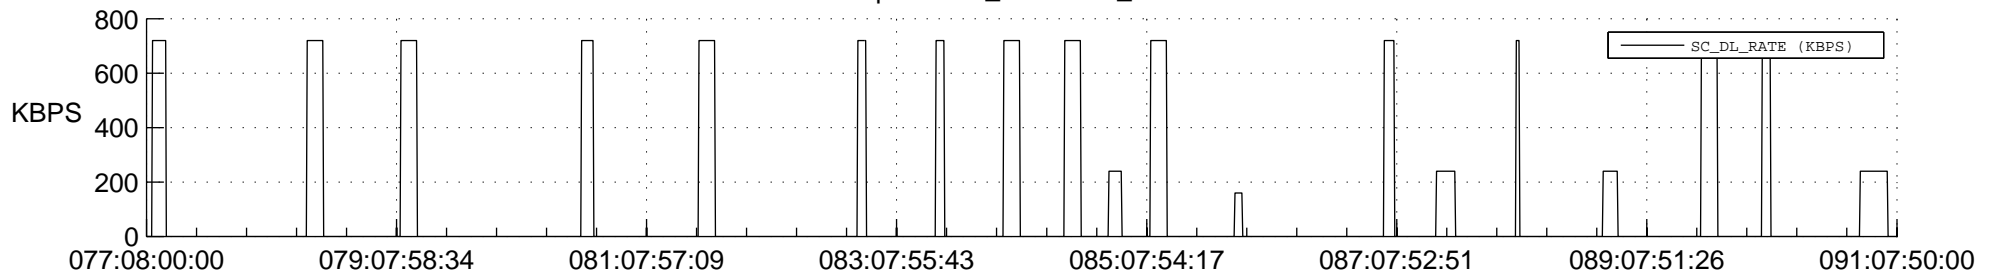

STEREO AHEAD SSR PCT Full Prediction

SWAVES_Percent_Full_Prediction

IMPACT_Percent_Full_Prediction

PLASTIC_Percent_Full_Prediction

Spacecraft_DownLink_Rate

Ground Time (2017:077:08:00:00.000 -2017:091:07:50:00.000)