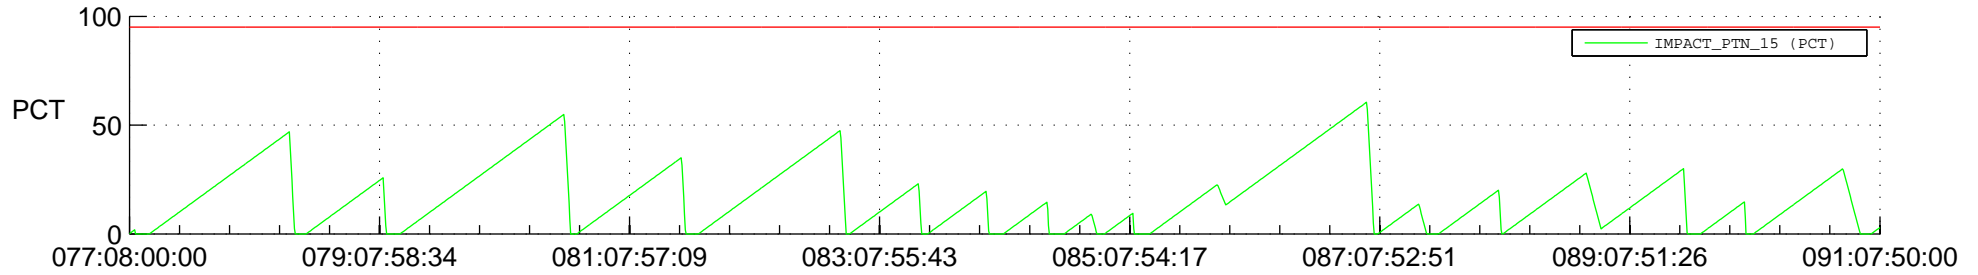

STEREO AHEAD SSR PCT Full Prediction

SWAVES_Percent_Full_Prediction

IMPACT_Percent_Full_Prediction

PLASTIC_Percent_Full_Prediction

Spacecraft_DownLink_Rate

Ground Time (2017:077:08:00:00.000 -2017:091:07:50:00.000)