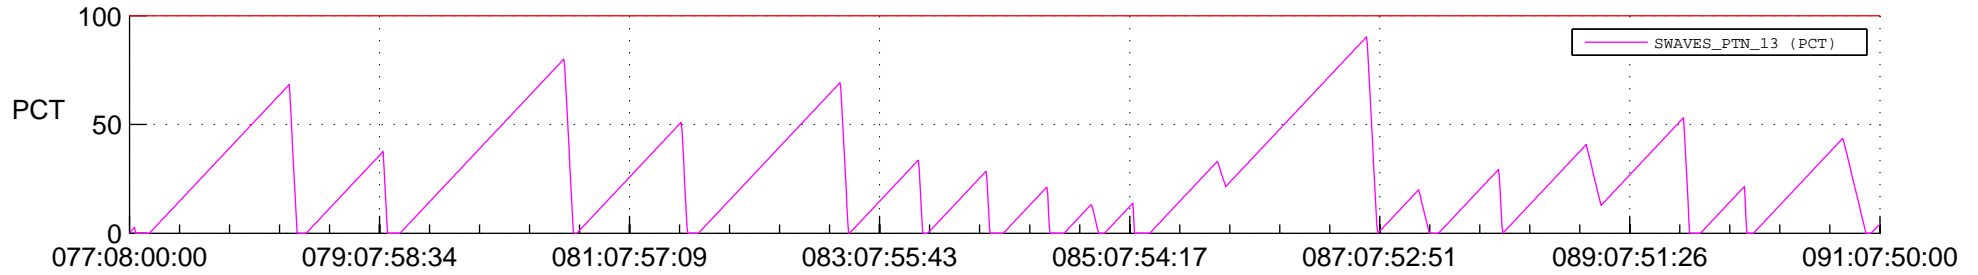

STEREO AHEAD SSR PCT Full Prediction

SWAVES_Percent_Full_Prediction

IMPACT_Percent_Full_Prediction

PLASTIC_Percent_Full_Prediction

Spacecraft_DownLink_Rate

Ground Time (2017:077:08:00:00.000 -2017:091:07:50:00.000)