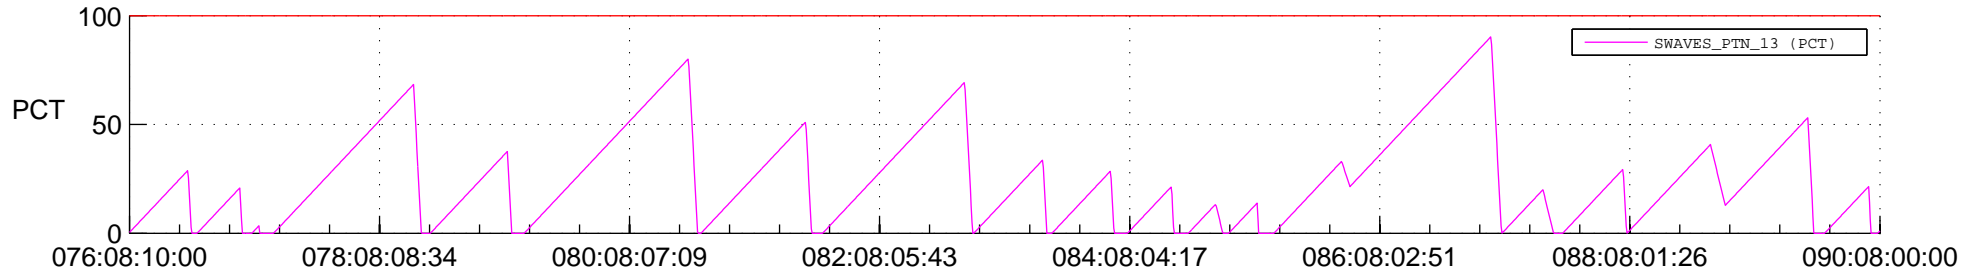

STEREO AHEAD SSR PCT Full Prediction

SWAVES_Percent_Full_Prediction

IMPACT_Percent_Full_Prediction

PLASTIC_Percent_Full_Prediction

Spacecraft_DownLink_Rate

Ground Time (2017:076:08:10:00.000 -2017:090:08:00:00.000)