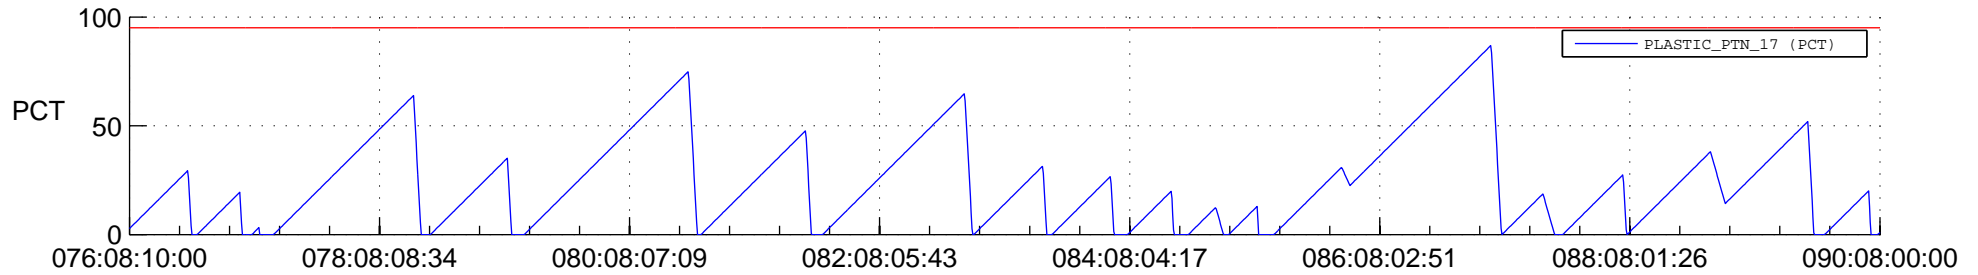

STEREO AHEAD SSR PCT Full Prediction

SWAVES_Percent_Full_Prediction

IMPACT_Percent_Full_Prediction

PLASTIC_Percent_Full_Prediction

Spacecraft_DownLink_Rate

Ground Time (2017:076:08:10:00.000 -2017:090:08:00:00.000)