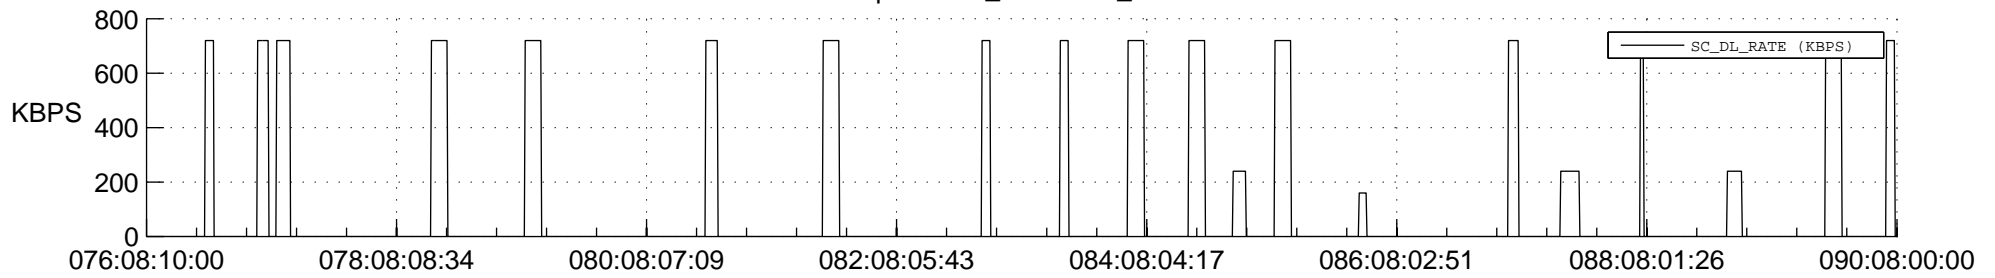

STEREO AHEAD SSR PCT Full Prediction

SWAVES_Percent_Full_Prediction

IMPACT_Percent_Full_Prediction

PLASTIC_Percent_Full_Prediction

Spacecraft_DownLink_Rate

Ground Time (2017:076:08:10:00.000 -2017:090:08:00:00.000)