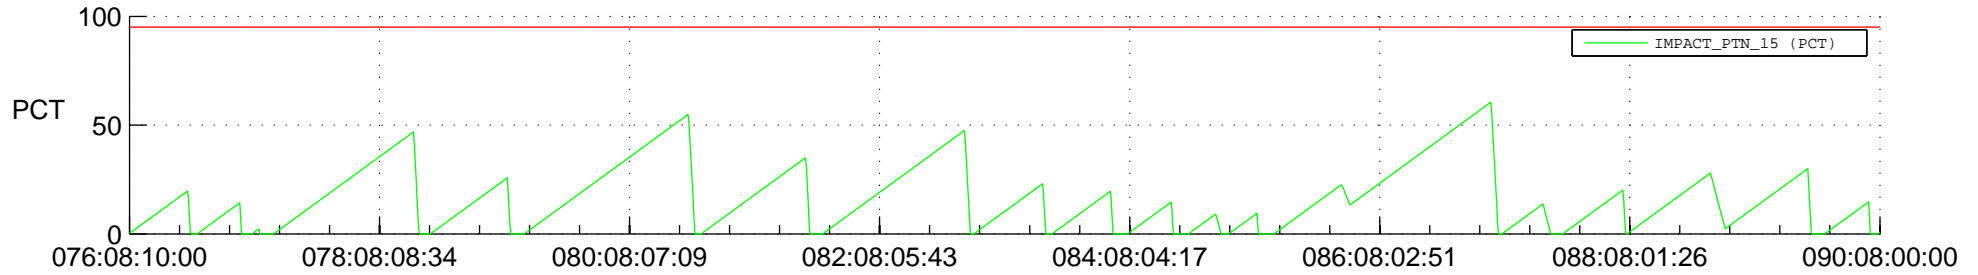

STEREO AHEAD SSR PCT Full Prediction

SWAVES_Percent_Full_Prediction

IMPACT_Percent_Full_Prediction

PLASTIC_Percent_Full_Prediction

Spacecraft_DownLink_Rate

Ground Time (2017:076:08:10:00.000 -2017:090:08:00:00.000)