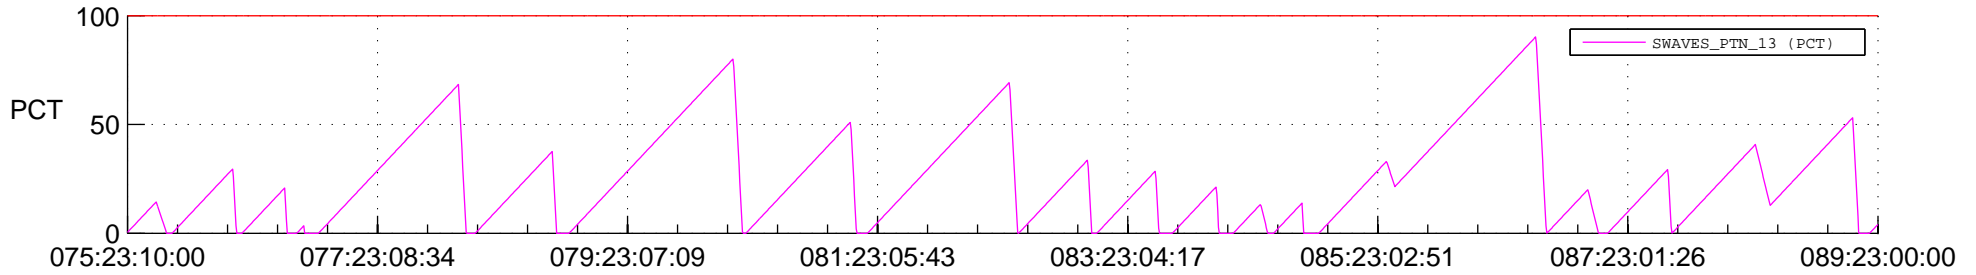

STEREO AHEAD SSR PCT Full Prediction

SWAVES_Percent_Full_Prediction

IMPACT_Percent_Full_Prediction

PLASTIC_Percent_Full_Prediction

Spacecraft_DownLink_Rate