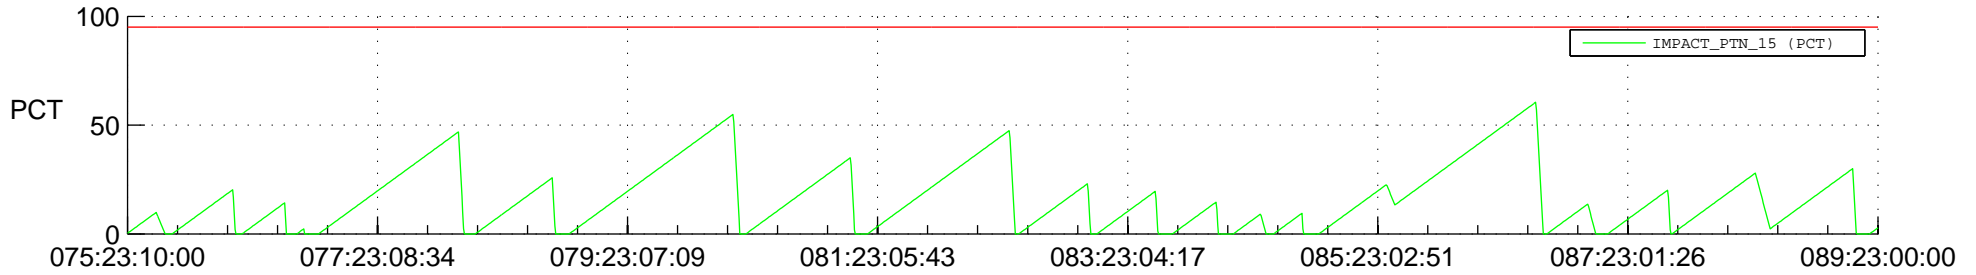

STEREO AHEAD SSR PCT Full Prediction

SWAVES_Percent_Full_Prediction

IMPACT_Percent_Full_Prediction

PLASTIC_Percent_Full_Prediction

Spacecraft_DownLink_Rate