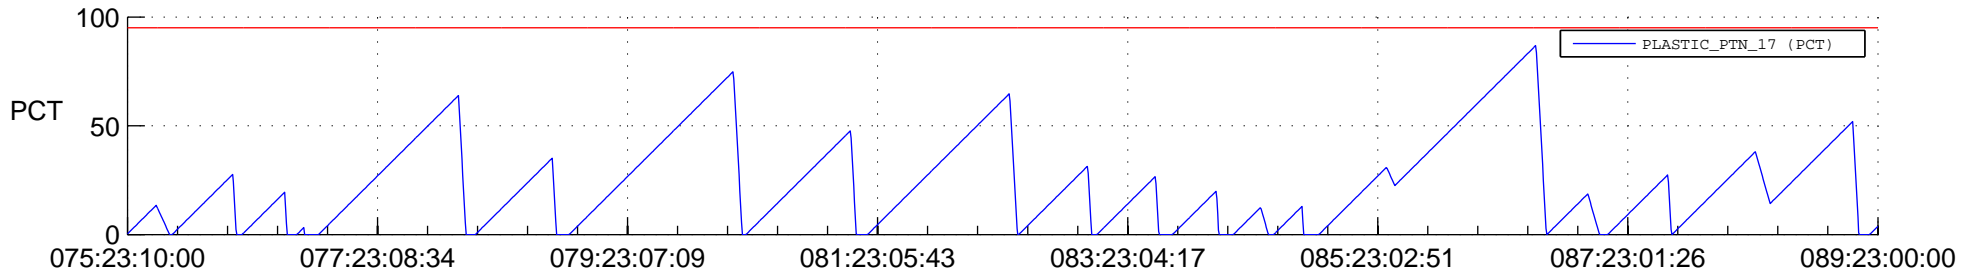

STEREO AHEAD SSR PCT Full Prediction

SWAVES_Percent_Full_Prediction

IMPACT_Percent_Full_Prediction

PLASTIC_Percent_Full_Prediction

Spacecraft_DownLink_Rate