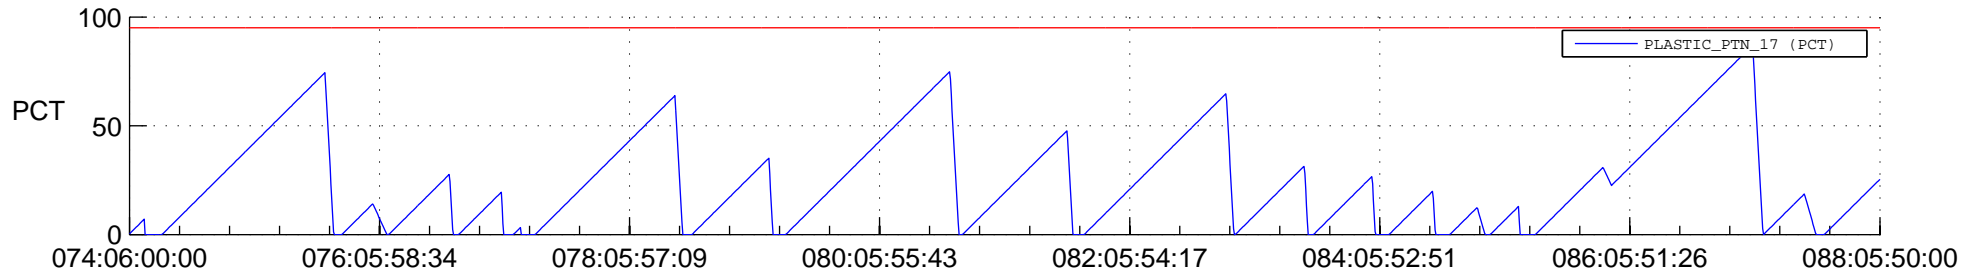

STEREO AHEAD SSR PCT Full Prediction

SWAVES_Percent_Full_Prediction

IMPACT_Percent_Full_Prediction

PLASTIC_Percent_Full_Prediction

Spacecraft_DownLink_Rate

Ground Time (2017:074:06:00:00.000 -2017:088:05:50:00.000)