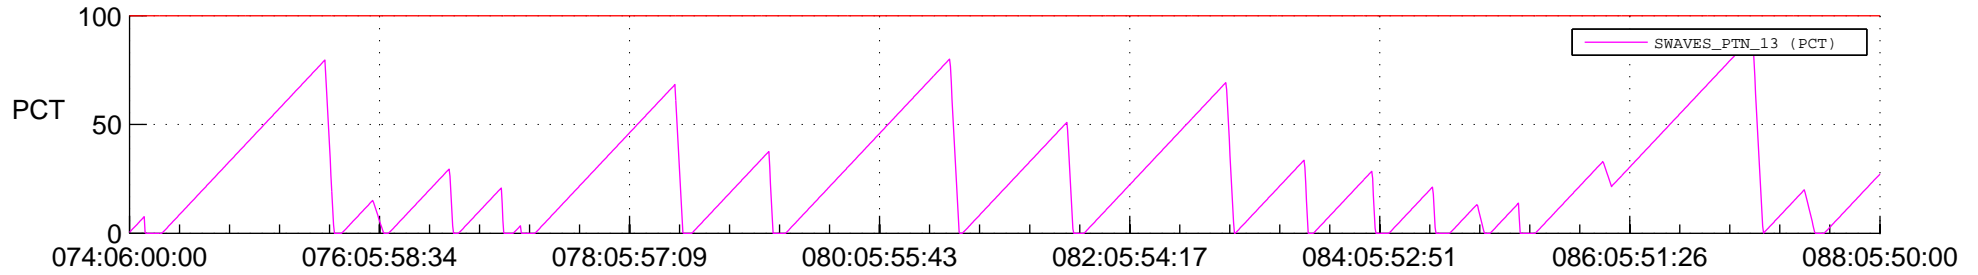

STEREO AHEAD SSR PCT Full Prediction

SWAVES_Percent_Full_Prediction

IMPACT_Percent_Full_Prediction

PLASTIC_Percent_Full_Prediction

Spacecraft_DownLink_Rate

Ground Time (2017:074:06:00:00.000 -2017:088:05:50:00.000)