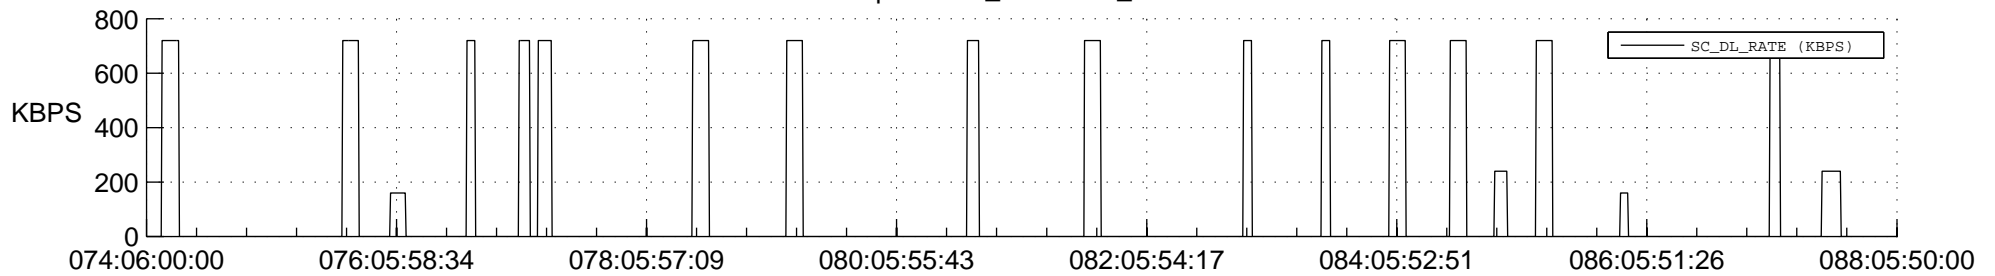

STEREO AHEAD SSR PCT Full Prediction

SWAVES_Percent_Full_Prediction

IMPACT_Percent_Full_Prediction

PLASTIC_Percent_Full_Prediction

Spacecraft_DownLink_Rate

Ground Time (2017:074:06:00:00.000 -2017:088:05:50:00.000)