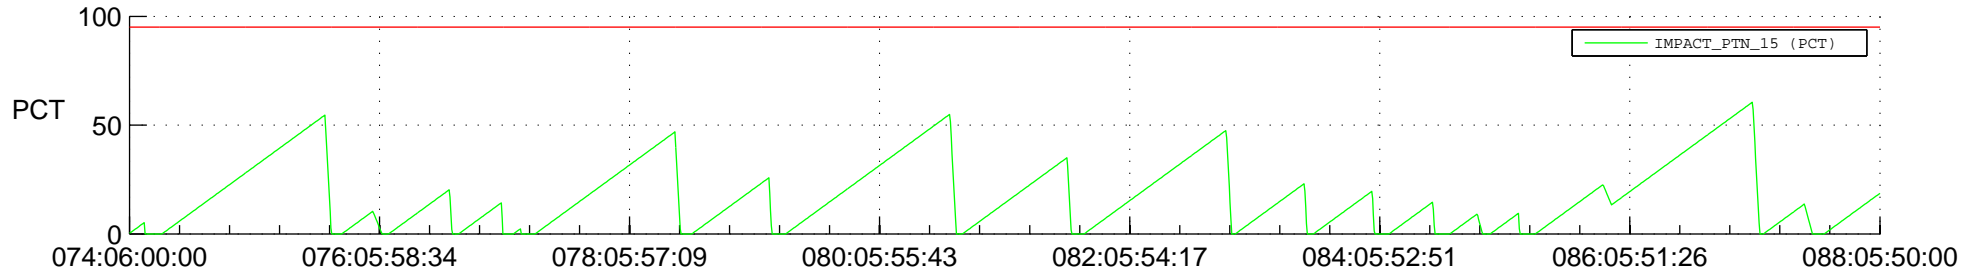

STEREO AHEAD SSR PCT Full Prediction

SWAVES_Percent_Full_Prediction

IMPACT_Percent_Full_Prediction

PLASTIC_Percent_Full_Prediction

Spacecraft_DownLink_Rate

Ground Time (2017:074:06:00:00.000 -2017:088:05:50:00.000)