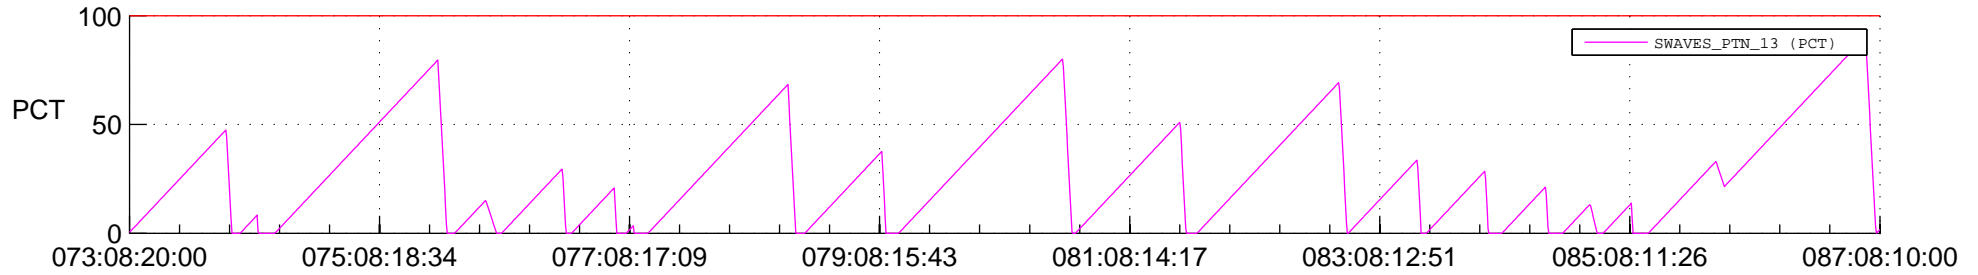

STEREO AHEAD SSR PCT Full Prediction

SWAVES_Percent_Full_Prediction

IMPACT_Percent_Full_Prediction

PLASTIC_Percent_Full_Prediction

Spacecraft_DownLink_Rate

Ground Time (2017:073:08:20:00.000 -2017:087:08:10:00.000)