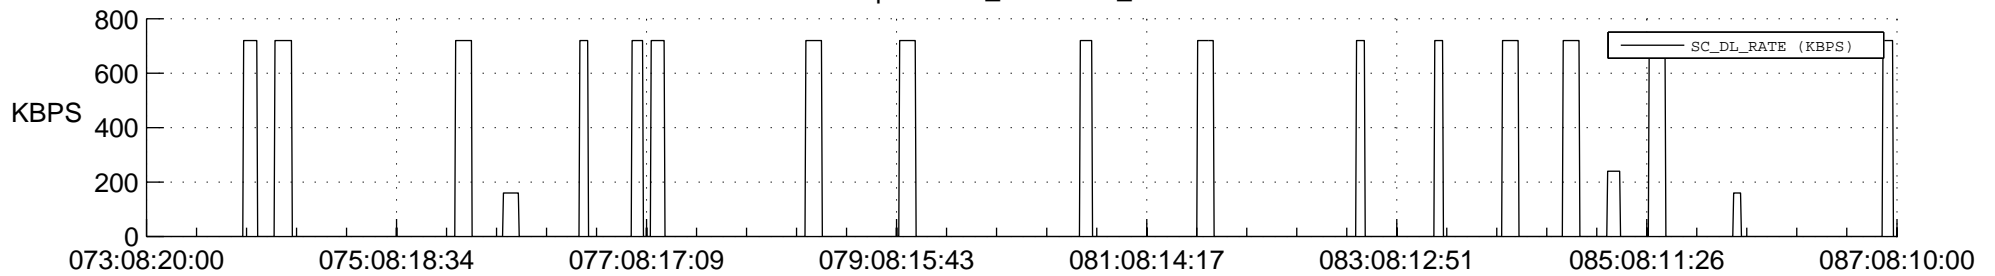

STEREO AHEAD SSR PCT Full Prediction

SWAVES_Percent_Full_Prediction

IMPACT_Percent_Full_Prediction

PLASTIC_Percent_Full_Prediction

Spacecraft_DownLink_Rate

Ground Time (2017:073:08:20:00.000 -2017:087:08:10:00.000)