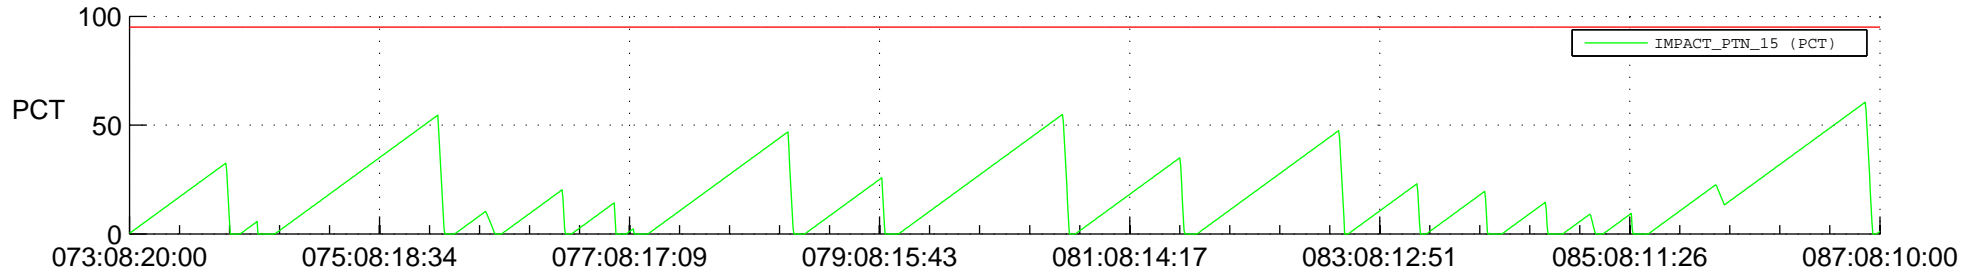

STEREO AHEAD SSR PCT Full Prediction

SWAVES_Percent_Full_Prediction

IMPACT_Percent_Full_Prediction

PLASTIC_Percent_Full_Prediction

Spacecraft_DownLink_Rate

Ground Time (2017:073:08:20:00.000 -2017:087:08:10:00.000)