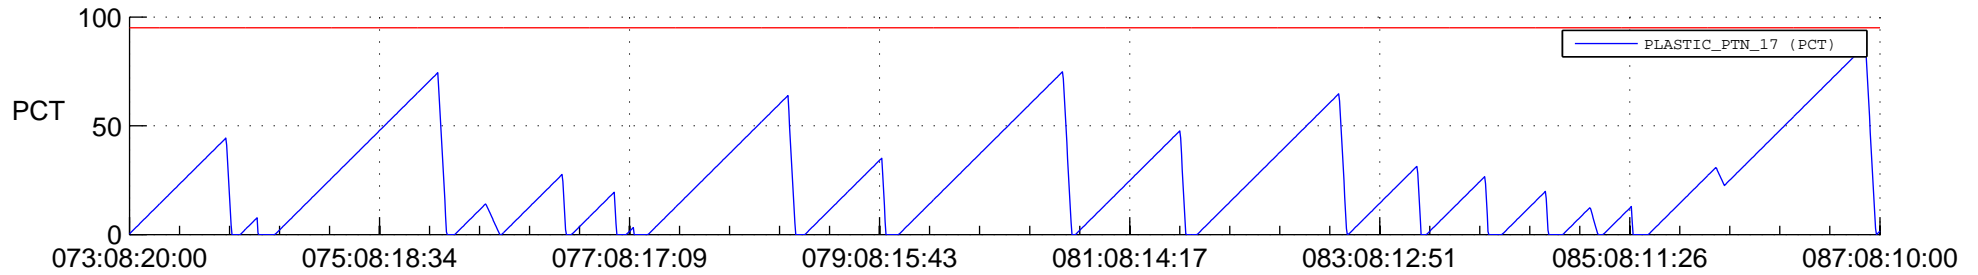

STEREO AHEAD SSR PCT Full Prediction

SWAVES_Percent_Full_Prediction

IMPACT_Percent_Full_Prediction

PLASTIC_Percent_Full_Prediction

Spacecraft_DownLink_Rate

Ground Time (2017:073:08:20:00.000 -2017:087:08:10:00.000)