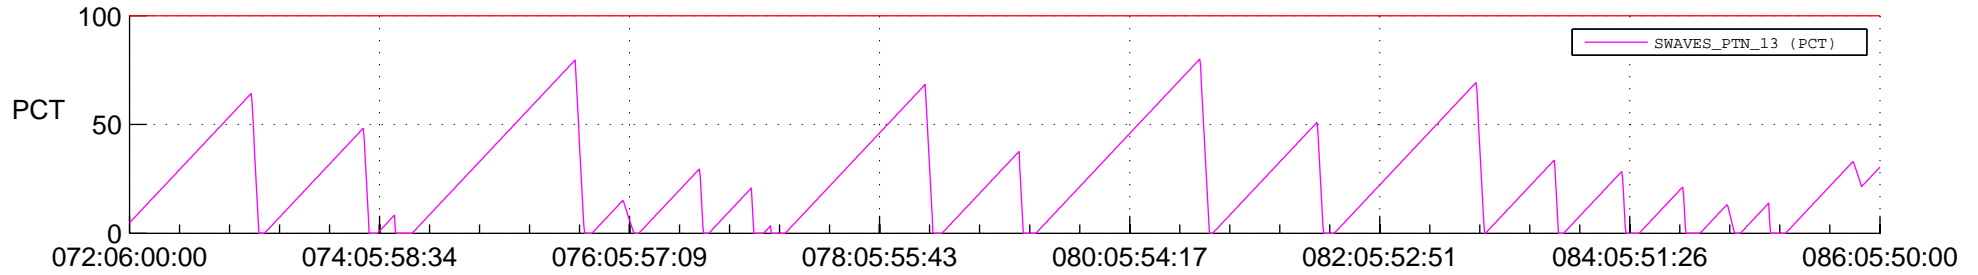

STEREO AHEAD SSR PCT Full Prediction

SWAVES_Percent_Full_Prediction

IMPACT_Percent_Full_Prediction

PLASTIC_Percent_Full_Prediction

Spacecraft_DownLink_Rate

Ground Time (2017:072:06:00:00.000 -2017:086:05:50:00.000)