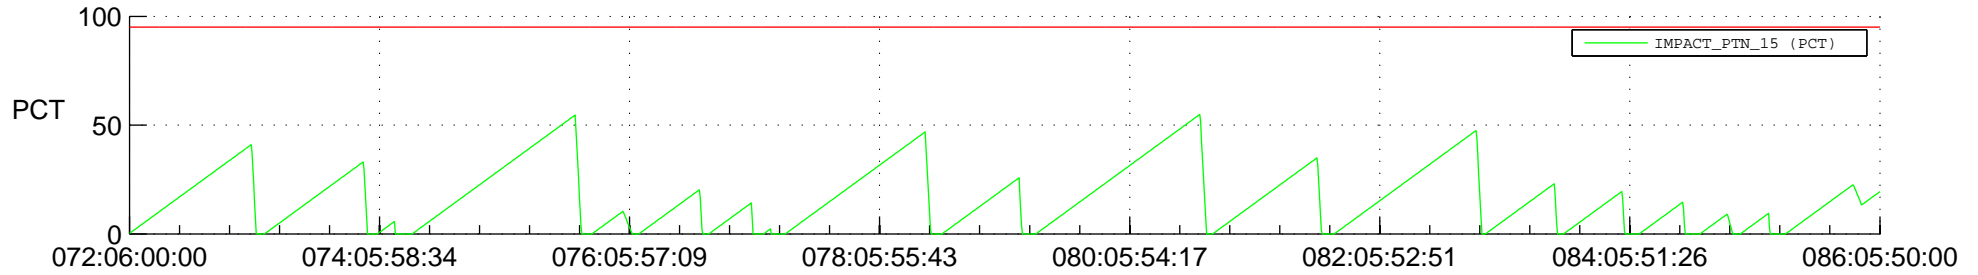

STEREO AHEAD SSR PCT Full Prediction

SWAVES_Percent_Full_Prediction

IMPACT_Percent_Full_Prediction

PLASTIC_Percent_Full_Prediction

Spacecraft_DownLink_Rate

Ground Time (2017:072:06:00:00.000 -2017:086:05:50:00.000)