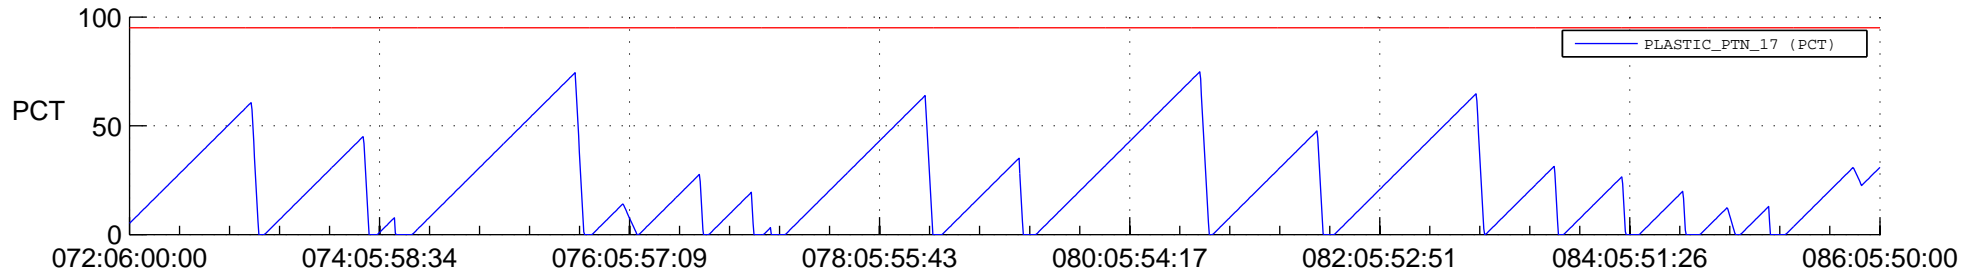

STEREO AHEAD SSR PCT Full Prediction

SWAVES_Percent_Full_Prediction

IMPACT_Percent_Full_Prediction

PLASTIC_Percent_Full_Prediction

Spacecraft_DownLink_Rate

Ground Time (2017:072:06:00:00.000 -2017:086:05:50:00.000)