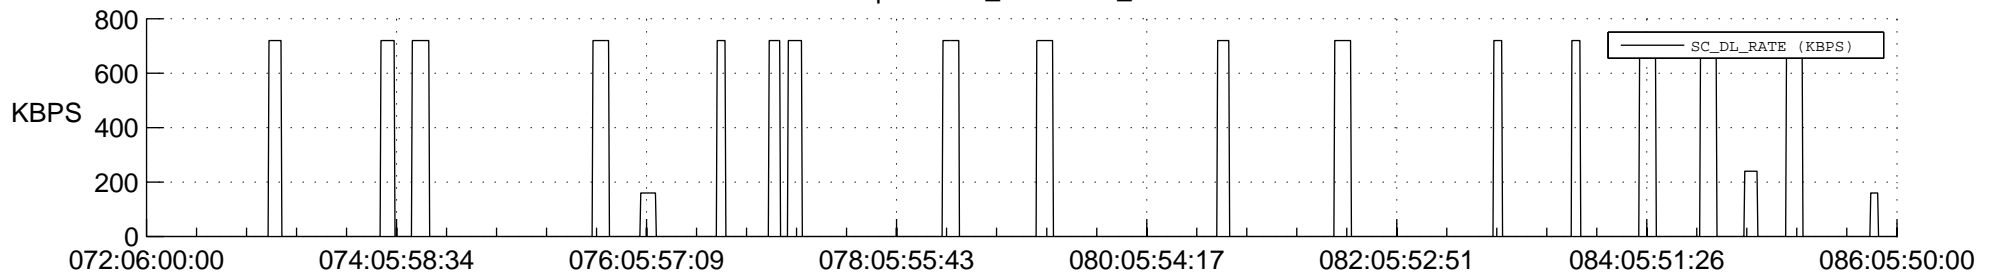

STEREO AHEAD SSR PCT Full Prediction

SWAVES_Percent_Full_Prediction

IMPACT_Percent_Full_Prediction

PLASTIC_Percent_Full_Prediction

Spacecraft_DownLink_Rate

Ground Time (2017:072:06:00:00.000 -2017:086:05:50:00.000)