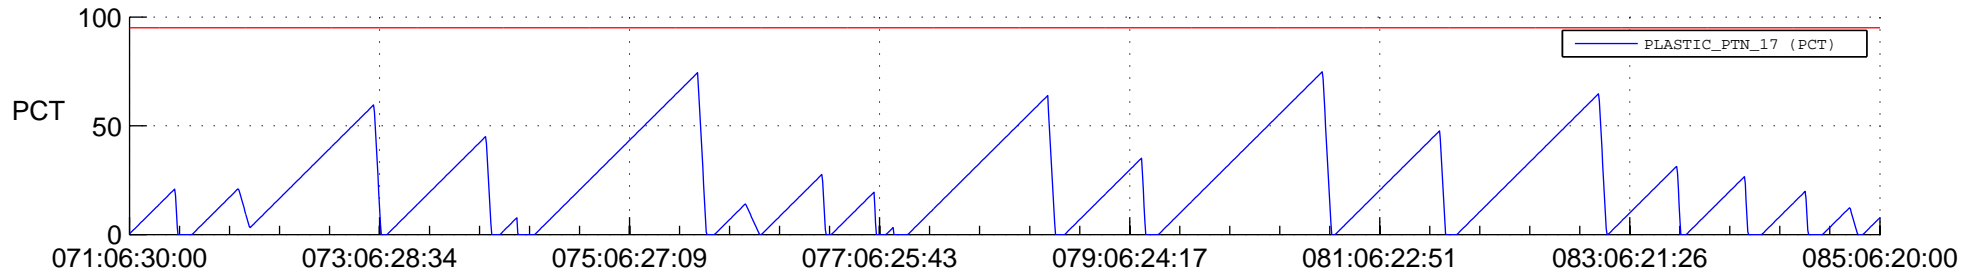

STEREO AHEAD SSR PCT Full Prediction

SWAVES_Percent_Full_Prediction

IMPACT_Percent_Full_Prediction

PLASTIC_Percent_Full_Prediction

Spacecraft_DownLink_Rate

Ground Time (2017:071:06:30:00.000 -2017:085:06:20:00.000)