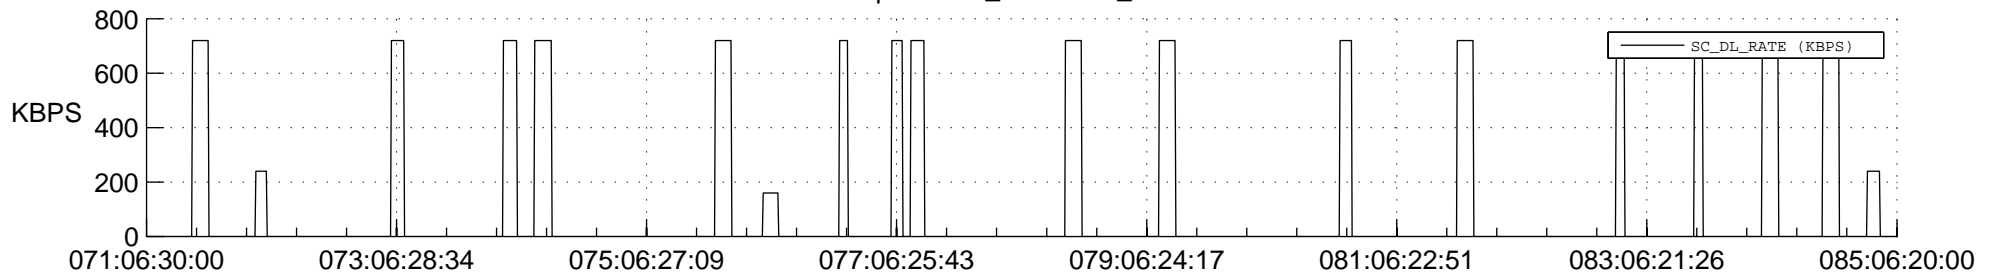

STEREO AHEAD SSR PCT Full Prediction

SWAVES_Percent_Full_Prediction

IMPACT_Percent_Full_Prediction

PLASTIC_Percent_Full_Prediction

Spacecraft_DownLink_Rate

Ground Time (2017:071:06:30:00.000 -2017:085:06:20:00.000)