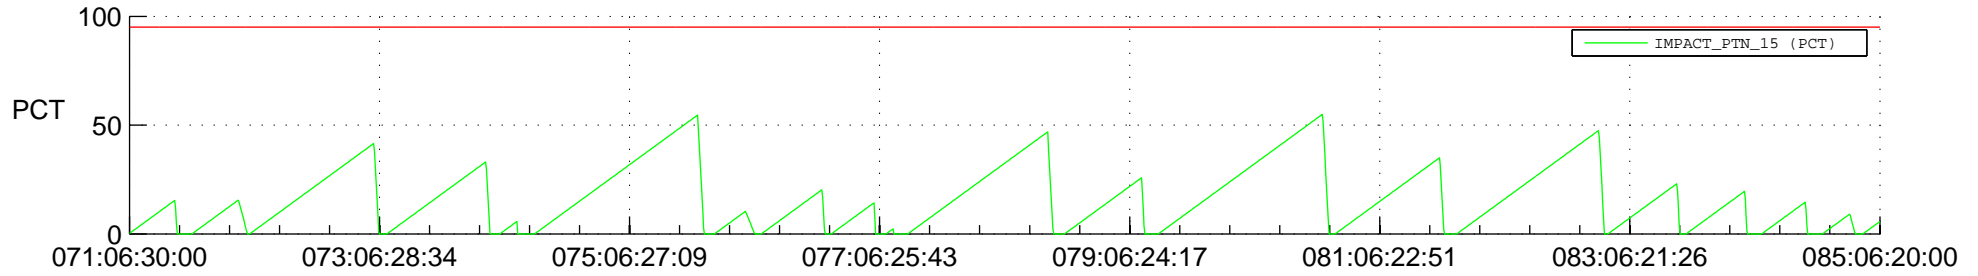

STEREO AHEAD SSR PCT Full Prediction

SWAVES_Percent_Full_Prediction

IMPACT_Percent_Full_Prediction

PLASTIC_Percent_Full_Prediction

Spacecraft_DownLink_Rate

Ground Time (2017:071:06:30:00.000 -2017:085:06:20:00.000)