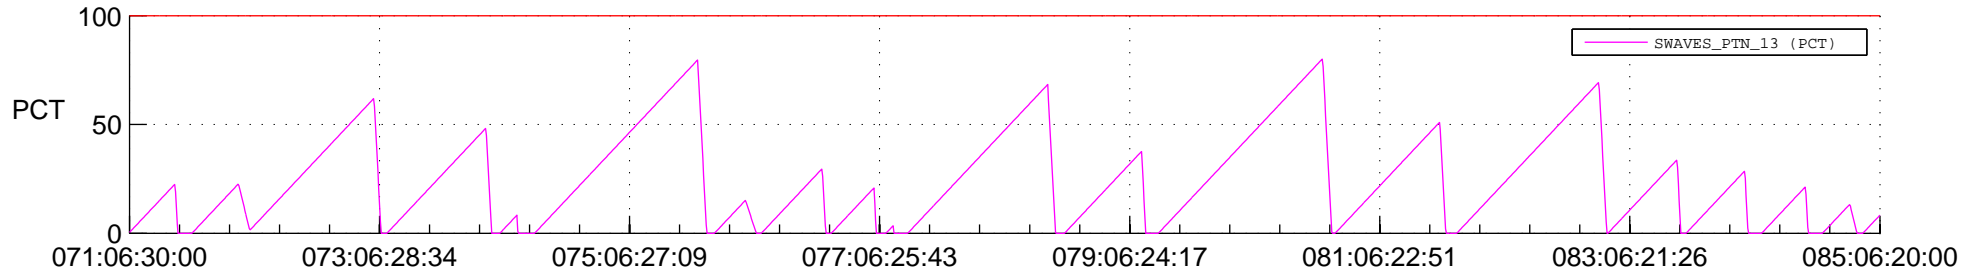

STEREO AHEAD SSR PCT Full Prediction

SWAVES_Percent_Full_Prediction

IMPACT_Percent_Full_Prediction

PLASTIC_Percent_Full_Prediction

Spacecraft_DownLink_Rate

Ground Time (2017:071:06:30:00.000 -2017:085:06:20:00.000)