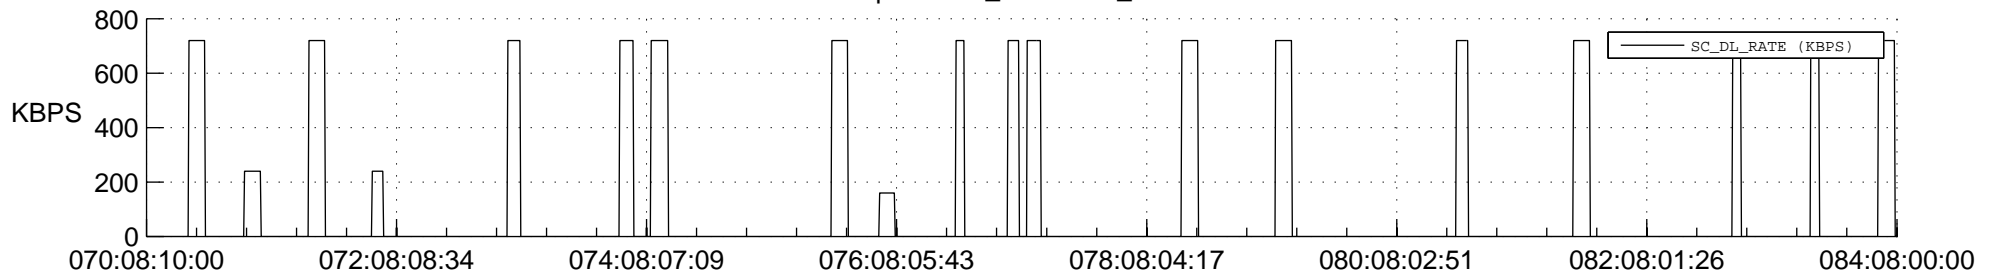

STEREO AHEAD SSR PCT Full Prediction

SWAVES_Percent_Full_Prediction

IMPACT_Percent_Full_Prediction

PLASTIC_Percent_Full_Prediction

Spacecraft_DownLink_Rate

Ground Time (2017:070:08:10:00.000 -2017:084:08:00:00.000)