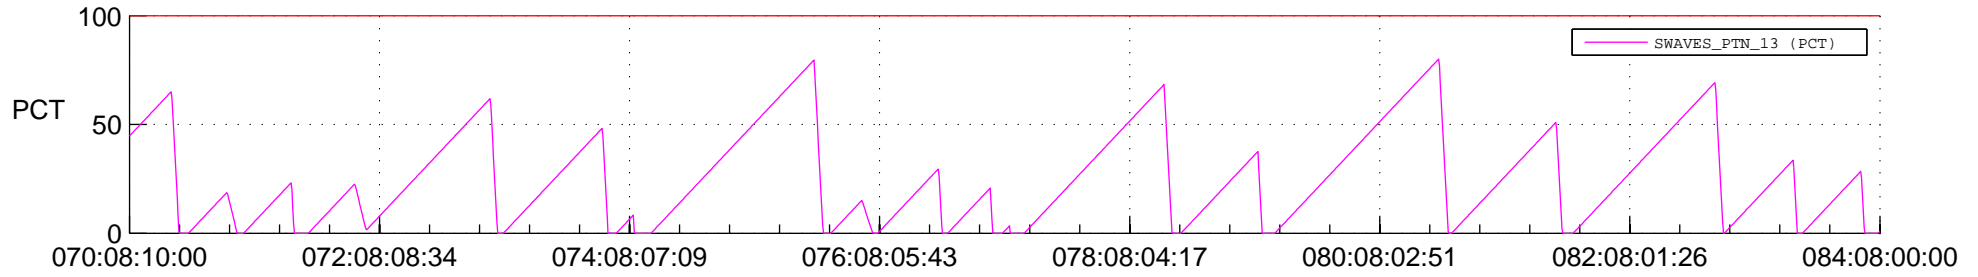

STEREO AHEAD SSR PCT Full Prediction

SWAVES_Percent_Full_Prediction

IMPACT_Percent_Full_Prediction

PLASTIC_Percent_Full_Prediction

Spacecraft_DownLink_Rate

Ground Time (2017:070:08:10:00.000 -2017:084:08:00:00.000)