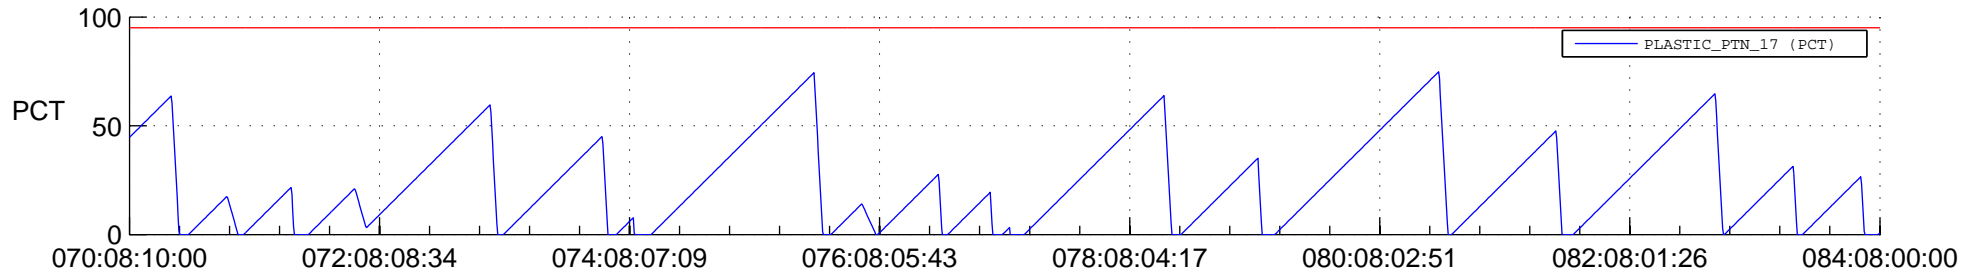

STEREO AHEAD SSR PCT Full Prediction

SWAVES_Percent_Full_Prediction

IMPACT_Percent_Full_Prediction

PLASTIC_Percent_Full_Prediction

Spacecraft_DownLink_Rate

Ground Time (2017:070:08:10:00.000 -2017:084:08:00:00.000)