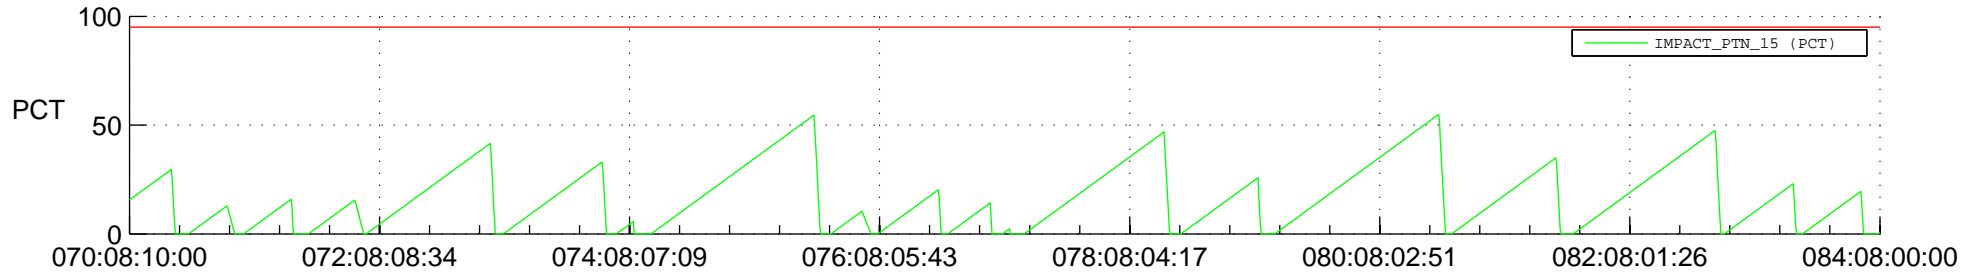

STEREO AHEAD SSR PCT Full Prediction

SWAVES_Percent_Full_Prediction

IMPACT_Percent_Full_Prediction

PLASTIC_Percent_Full_Prediction

Spacecraft_DownLink_Rate

Ground Time (2017:070:08:10:00.000 -2017:084:08:00:00.000)