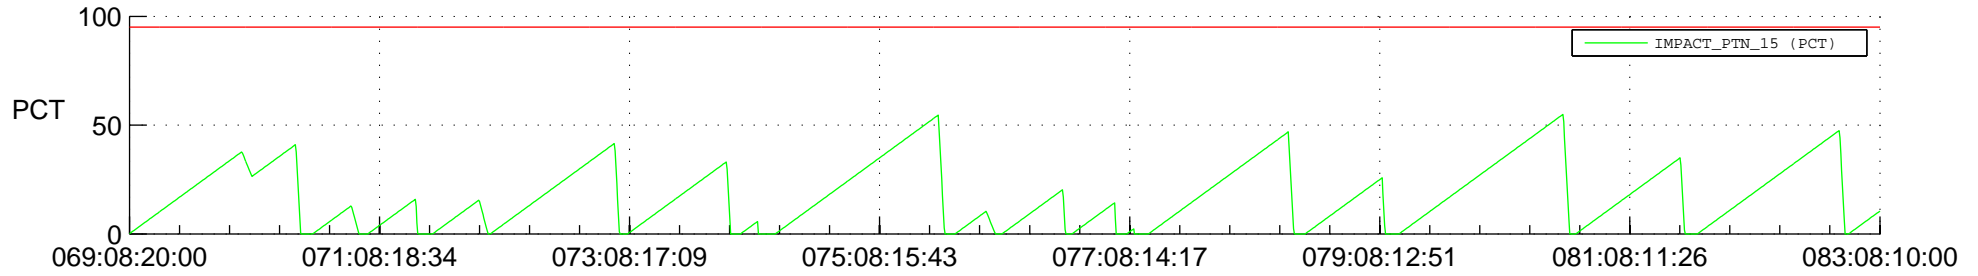

STEREO AHEAD SSR PCT Full Prediction

SWAVES_Percent_Full_Prediction

IMPACT_Percent_Full_Prediction

PLASTIC_Percent_Full_Prediction

Spacecraft_DownLink_Rate

Ground Time (2017:069:08:20:00.000 -2017:083:08:10:00.000)