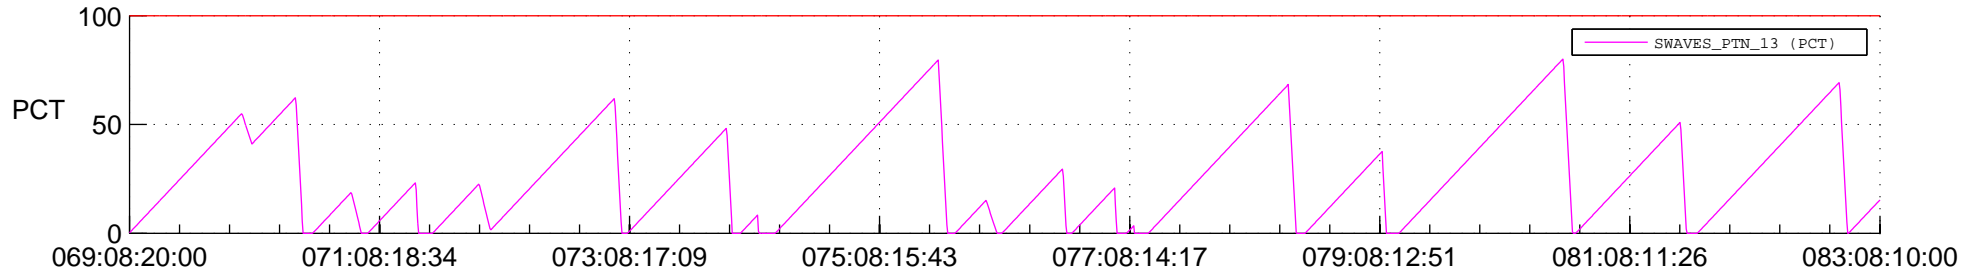

STEREO AHEAD SSR PCT Full Prediction

SWAVES_Percent_Full_Prediction

IMPACT_Percent_Full_Prediction

PLASTIC_Percent_Full_Prediction

Spacecraft_DownLink_Rate

Ground Time (2017:069:08:20:00.000 -2017:083:08:10:00.000)