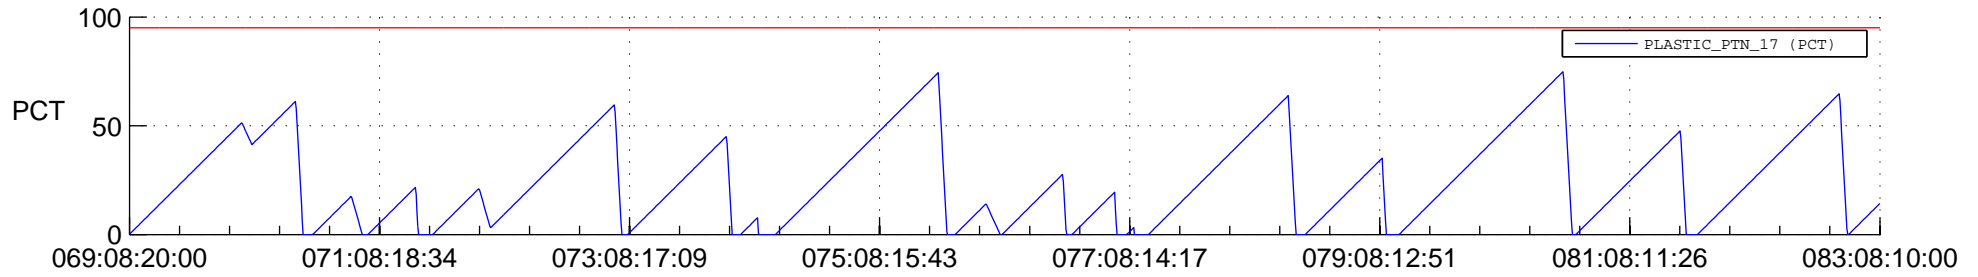

STEREO AHEAD SSR PCT Full Prediction

SWAVES_Percent_Full_Prediction

IMPACT_Percent_Full_Prediction

PLASTIC_Percent_Full_Prediction

Spacecraft_DownLink_Rate

Ground Time (2017:069:08:20:00.000 -2017:083:08:10:00.000)