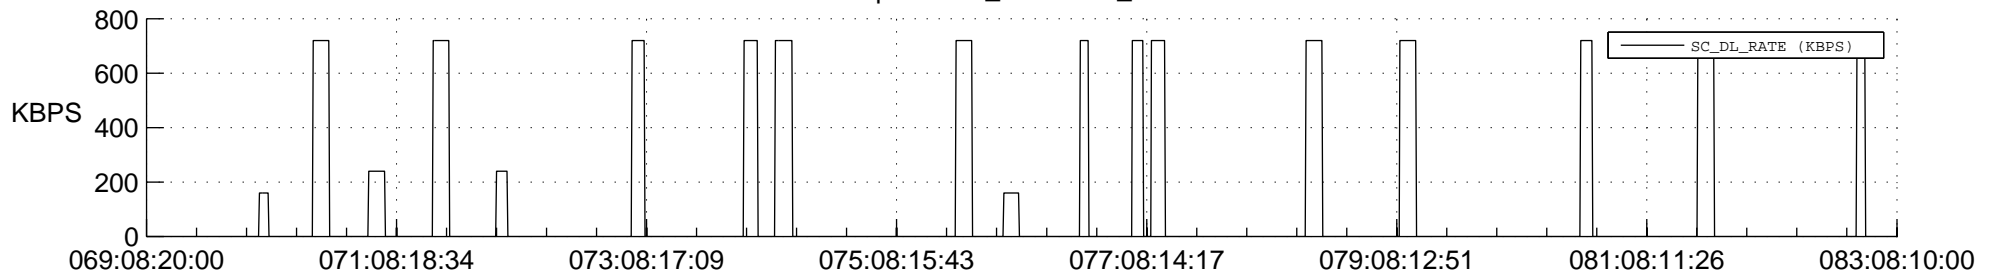

STEREO AHEAD SSR PCT Full Prediction

SWAVES_Percent_Full_Prediction

IMPACT_Percent_Full_Prediction

PLASTIC_Percent_Full_Prediction

Spacecraft_DownLink_Rate

Ground Time (2017:069:08:20:00.000 -2017:083:08:10:00.000)