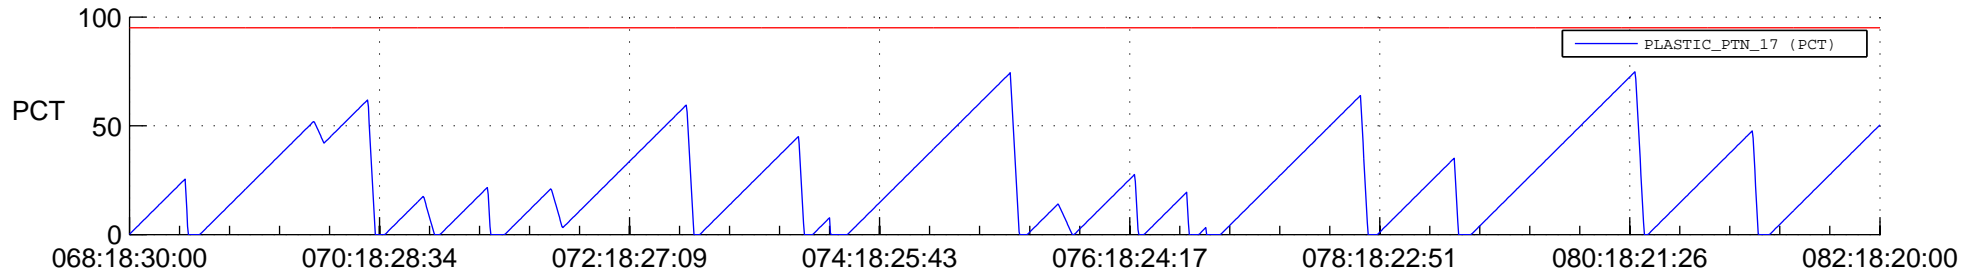

STEREO AHEAD SSR PCT Full Prediction

SWAVES_Percent_Full_Prediction

IMPACT_Percent_Full_Prediction

PLASTIC_Percent_Full_Prediction

Spacecraft_DownLink_Rate

Ground Time (2017:068:18:30:00.000 -2017:082:18:20:00.000)