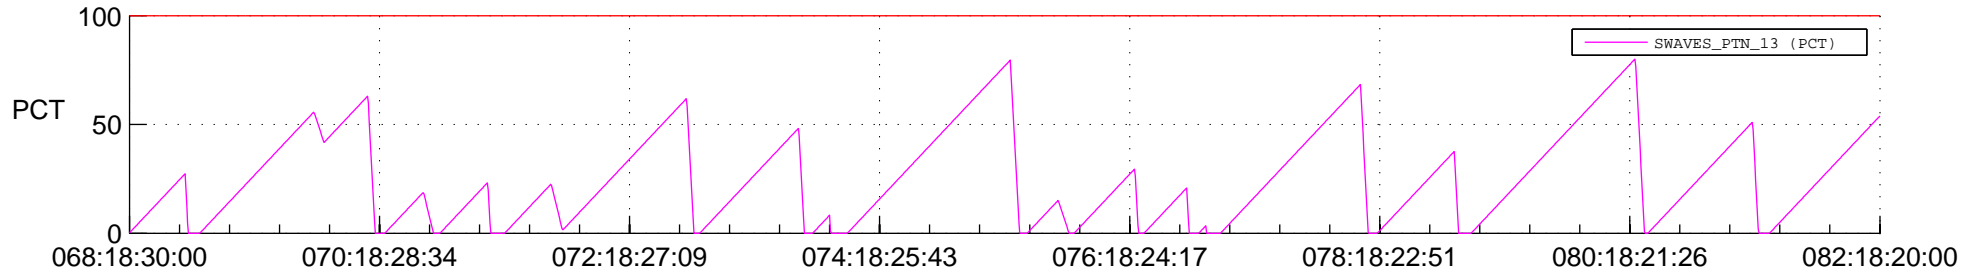

STEREO AHEAD SSR PCT Full Prediction

SWAVES_Percent_Full_Prediction

IMPACT_Percent_Full_Prediction

PLASTIC_Percent_Full_Prediction

Spacecraft_DownLink_Rate

Ground Time (2017:068:18:30:00.000 -2017:082:18:20:00.000)