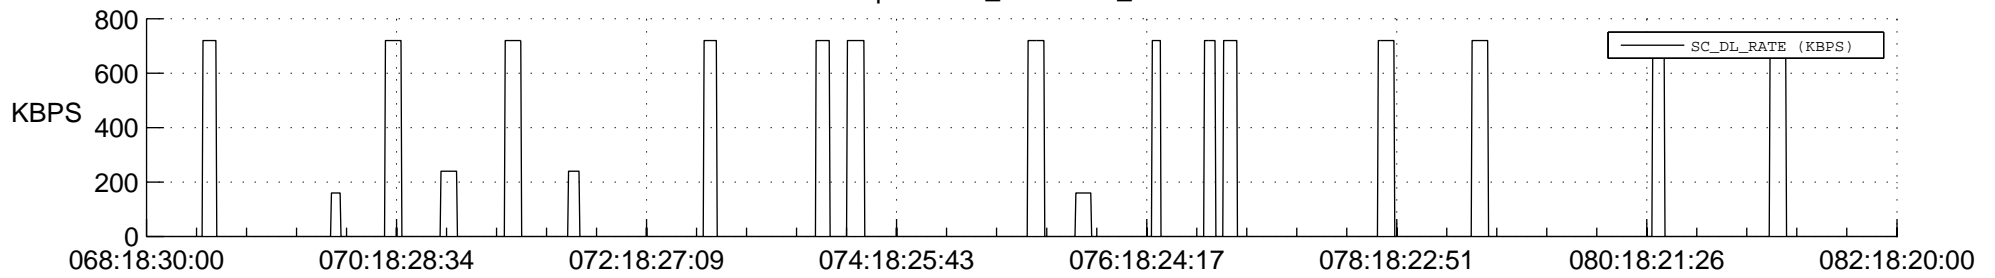

STEREO AHEAD SSR PCT Full Prediction

SWAVES_Percent_Full_Prediction

IMPACT_Percent_Full_Prediction

PLASTIC_Percent_Full_Prediction

Spacecraft_DownLink_Rate

Ground Time (2017:068:18:30:00.000 -2017:082:18:20:00.000)