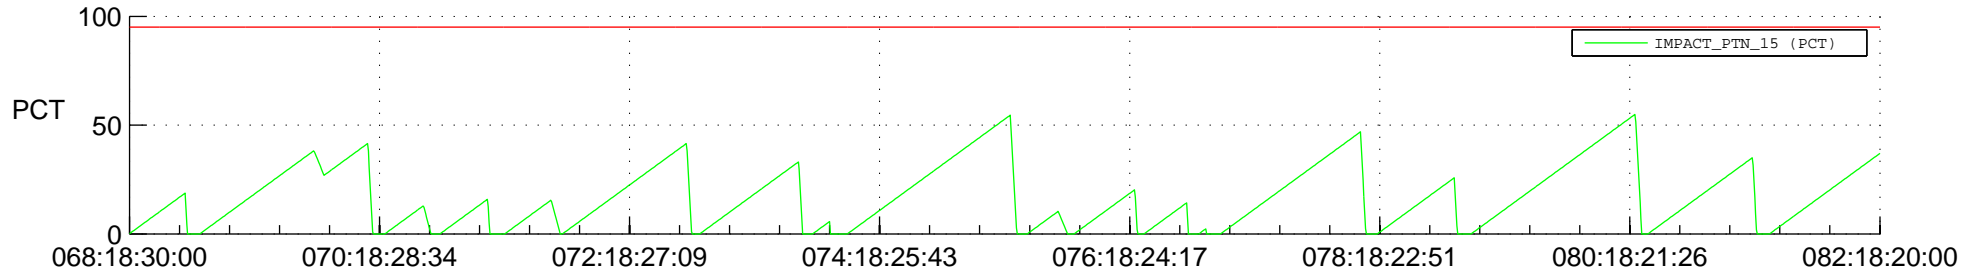

STEREO AHEAD SSR PCT Full Prediction

SWAVES_Percent_Full_Prediction

IMPACT_Percent_Full_Prediction

PLASTIC_Percent_Full_Prediction

Spacecraft_DownLink_Rate

Ground Time (2017:068:18:30:00.000 -2017:082:18:20:00.000)