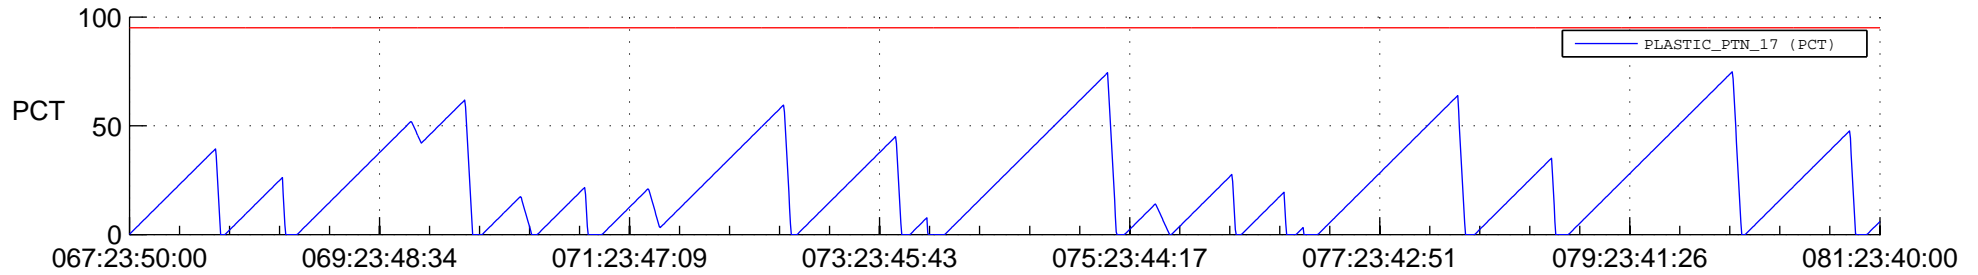

STEREO AHEAD SSR PCT Full Prediction

SWAVES_Percent_Full_Prediction

IMPACT_Percent_Full_Prediction

PLASTIC_Percent_Full_Prediction

Spacecraft_DownLink_Rate