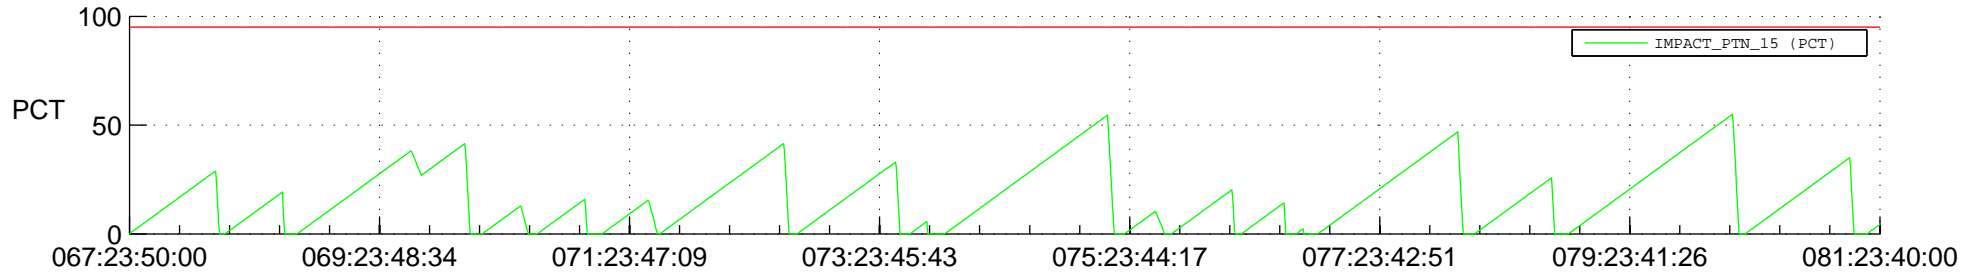

STEREO AHEAD SSR PCT Full Prediction

SWAVES_Percent_Full_Prediction

IMPACT_Percent_Full_Prediction

PLASTIC_Percent_Full_Prediction

Spacecraft_DownLink_Rate