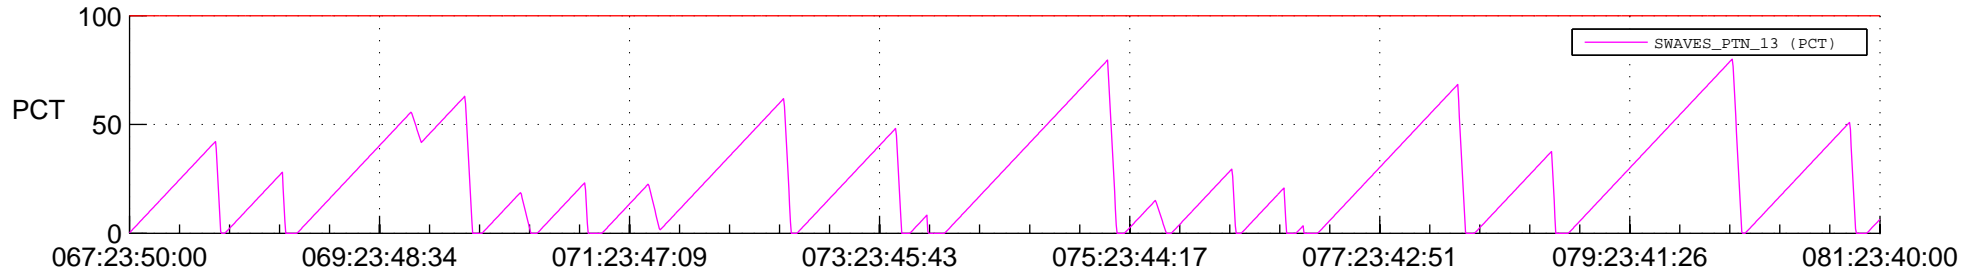

STEREO AHEAD SSR PCT Full Prediction

SWAVES_Percent_Full_Prediction

IMPACT_Percent_Full_Prediction

PLASTIC_Percent_Full_Prediction

Spacecraft_DownLink_Rate