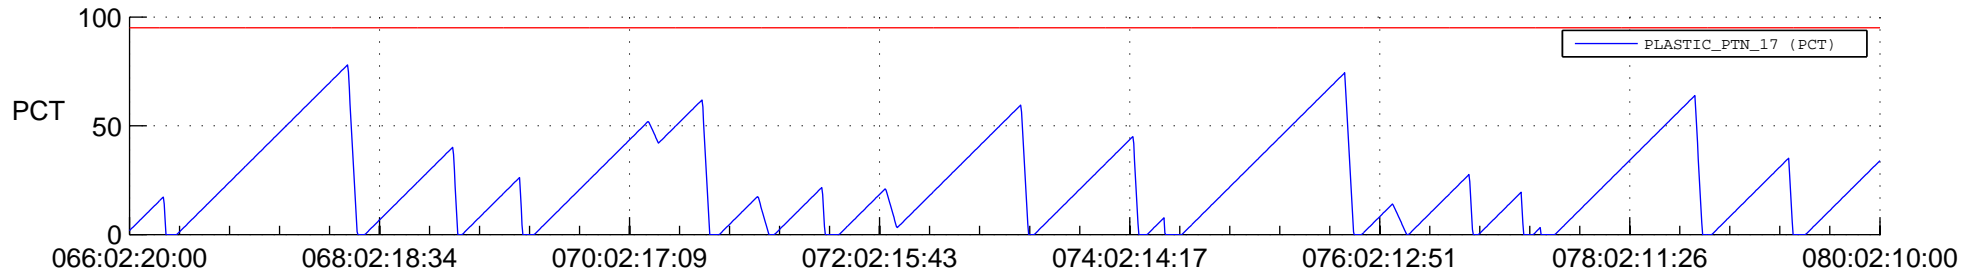

STEREO AHEAD SSR PCT Full Prediction

SWAVES_Percent_Full_Prediction

IMPACT_Percent_Full_Prediction

PLASTIC_Percent_Full_Prediction

Spacecraft_DownLink_Rate

Ground Time (2017:066:02:20:00.000 -2017:080:02:10:00.000)