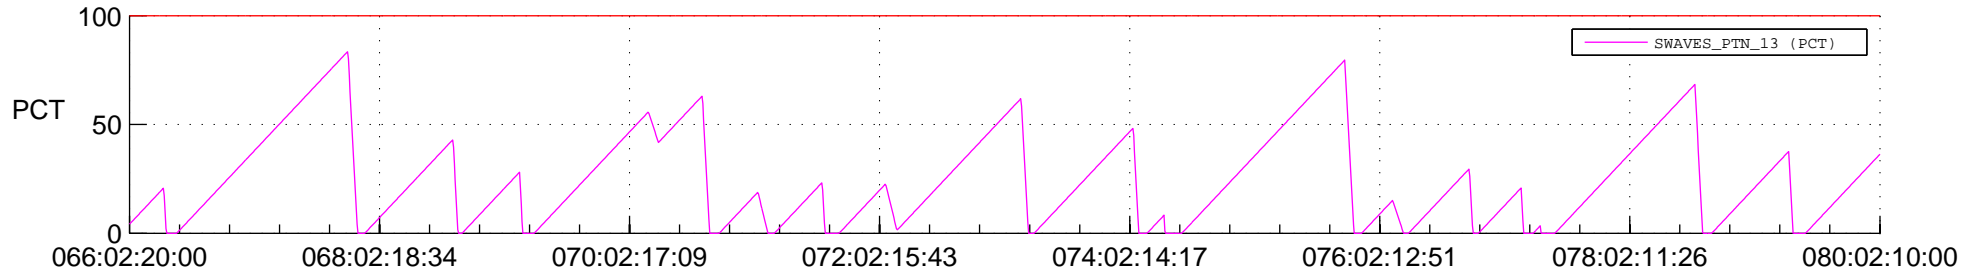

STEREO AHEAD SSR PCT Full Prediction

SWAVES_Percent_Full_Prediction

IMPACT_Percent_Full_Prediction

PLASTIC_Percent_Full_Prediction

Spacecraft_DownLink_Rate

Ground Time (2017:066:02:20:00.000 -2017:080:02:10:00.000)