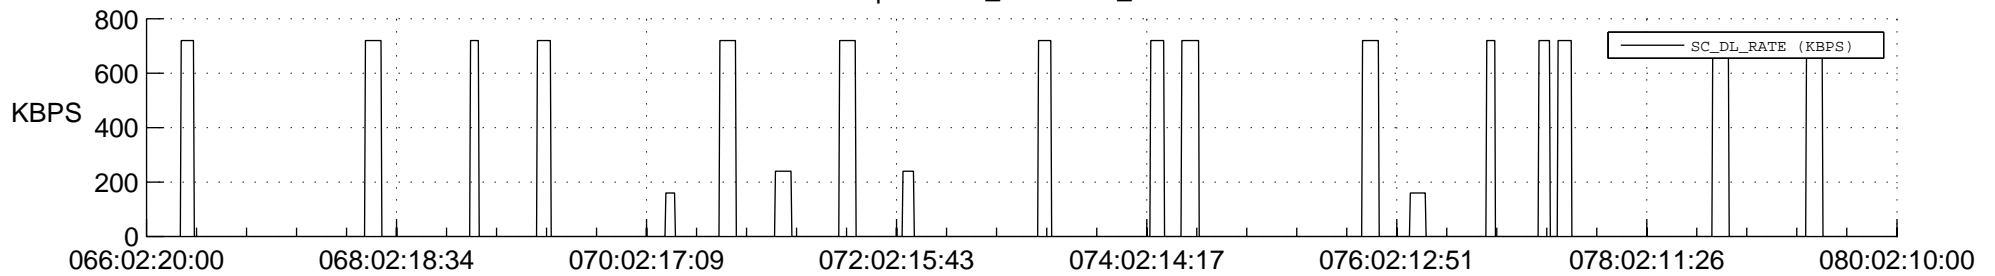

STEREO AHEAD SSR PCT Full Prediction

SWAVES_Percent_Full_Prediction

IMPACT_Percent_Full_Prediction

PLASTIC_Percent_Full_Prediction

Spacecraft_DownLink_Rate

Ground Time (2017:066:02:20:00.000 -2017:080:02:10:00.000)