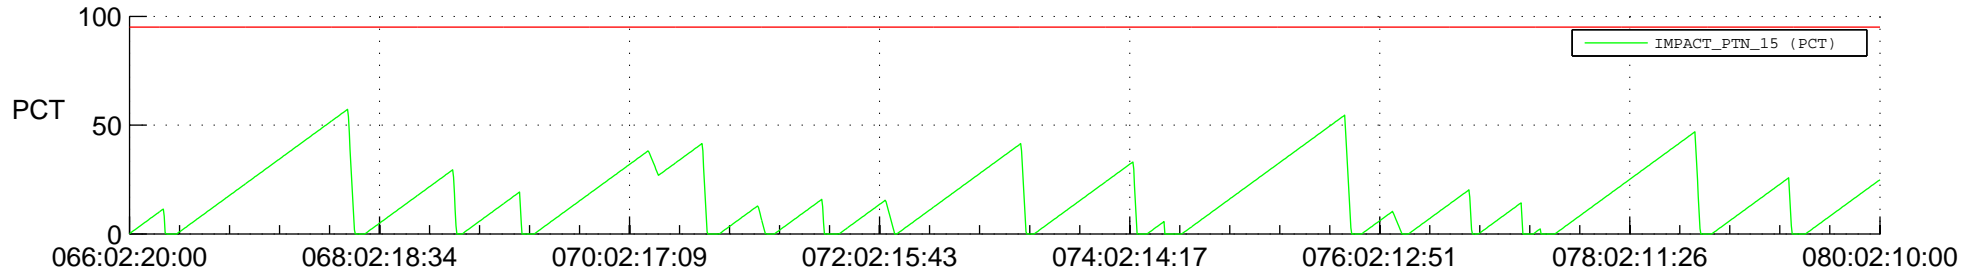

STEREO AHEAD SSR PCT Full Prediction

SWAVES_Percent_Full_Prediction

IMPACT_Percent_Full_Prediction

PLASTIC_Percent_Full_Prediction

Spacecraft_DownLink_Rate

Ground Time (2017:066:02:20:00.000 -2017:080:02:10:00.000)