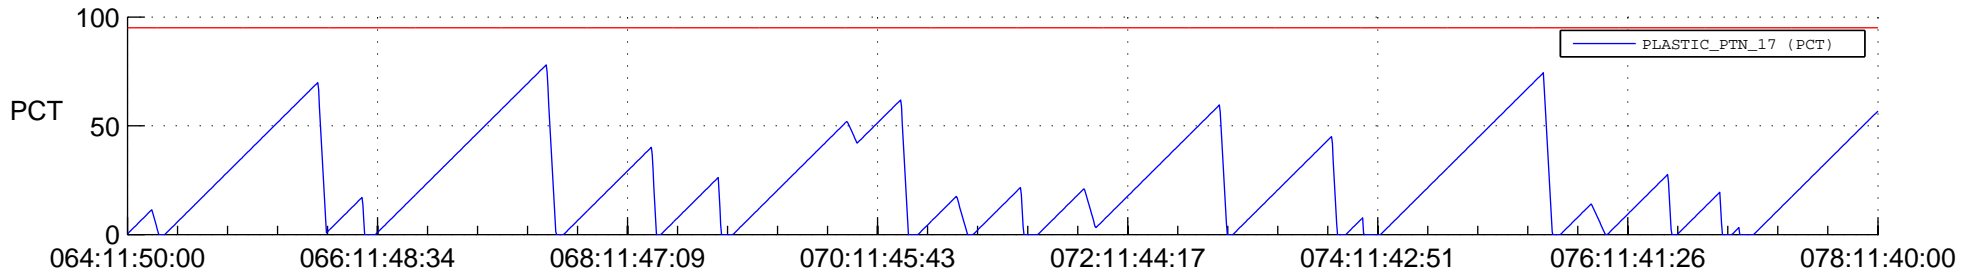

PLASTIC_Percent_Full_Prediction