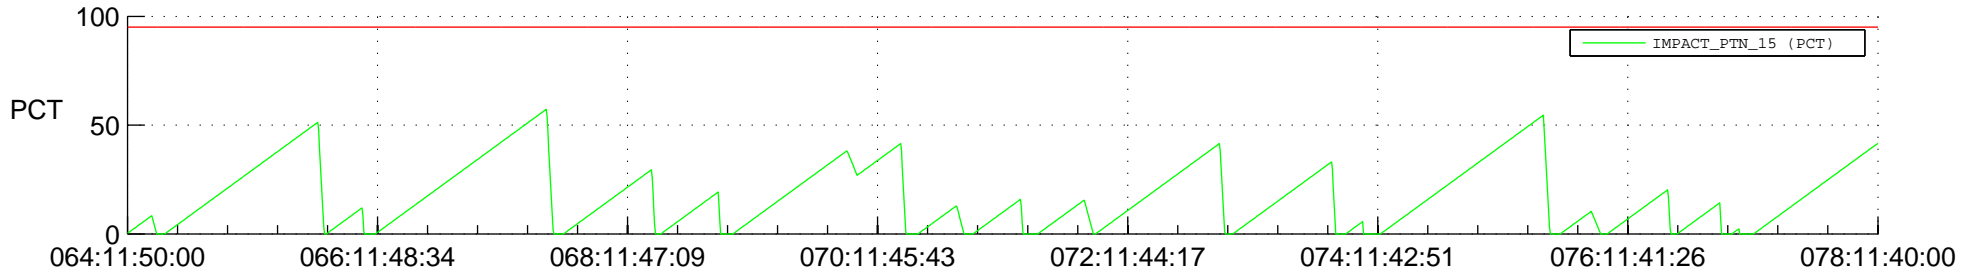

IMPACT_Percent_Full_Prediction