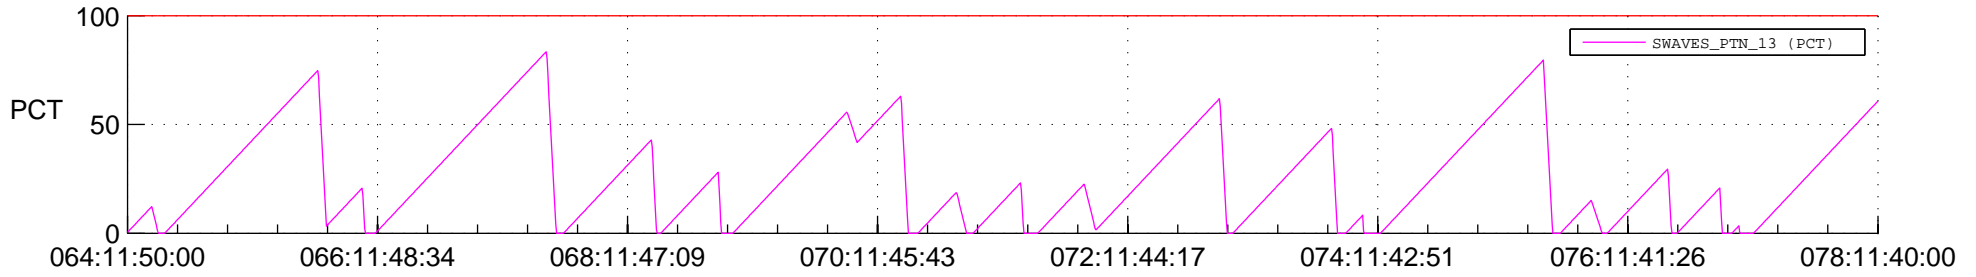

# STEREO AHEAD SSR PCT Full Prediction

## SWAVES\_Percent\_Full\_Prediction