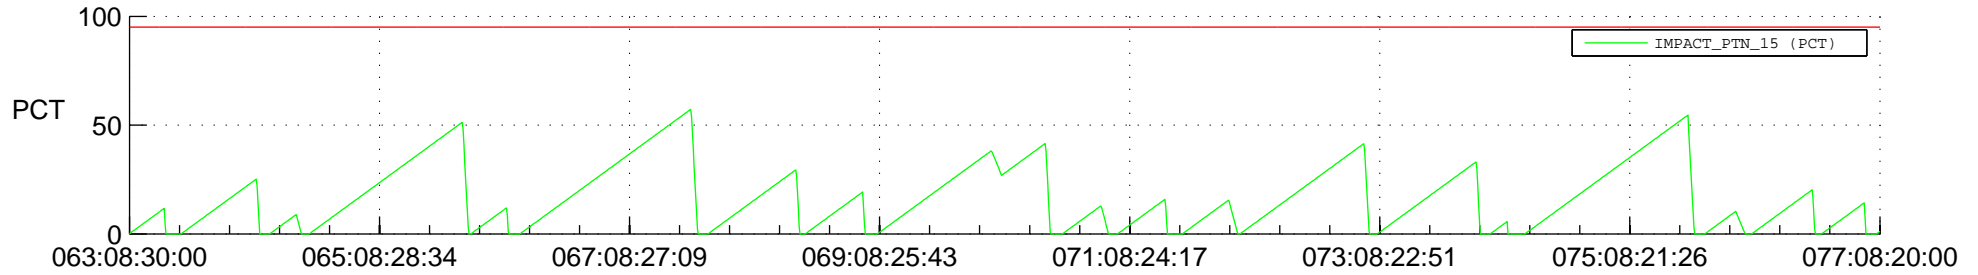

STEREO AHEAD SSR PCT Full Prediction

SWAVES_Percent_Full_Prediction

IMPACT_Percent_Full_Prediction

PLASTIC_Percent_Full_Prediction

Spacecraft_DownLink_Rate

Ground Time (2017:063:08:30:00.000 -2017:077:08:20:00.000)