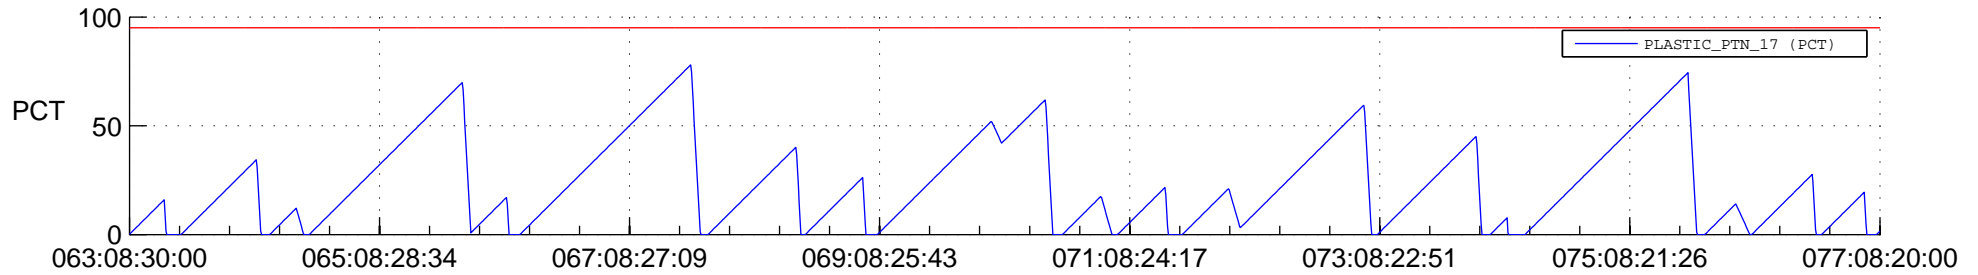

STEREO AHEAD SSR PCT Full Prediction

SWAVES_Percent_Full_Prediction

IMPACT_Percent_Full_Prediction

PLASTIC_Percent_Full_Prediction

Spacecraft_DownLink_Rate

Ground Time (2017:063:08:30:00.000 -2017:077:08:20:00.000)