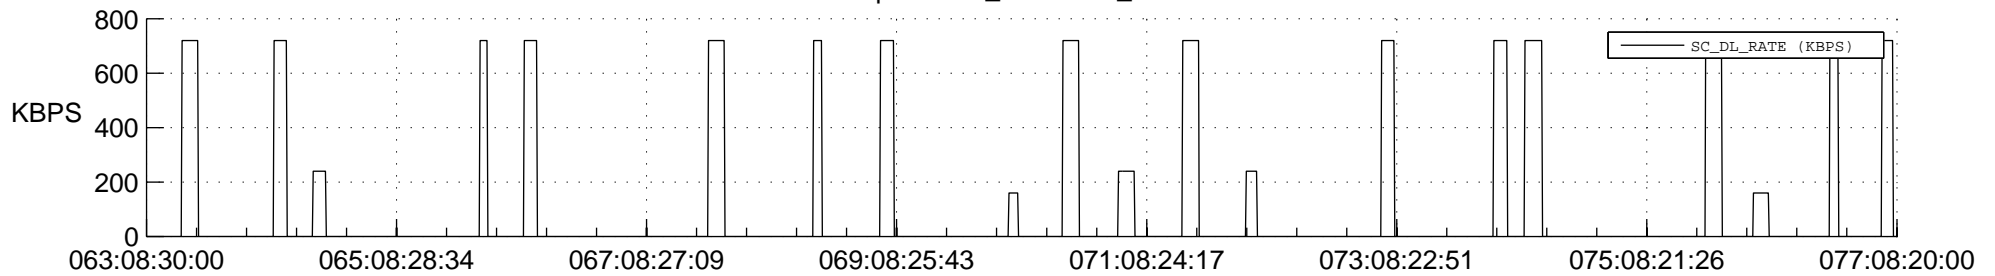

STEREO AHEAD SSR PCT Full Prediction

SWAVES_Percent_Full_Prediction

IMPACT_Percent_Full_Prediction

PLASTIC_Percent_Full_Prediction

Spacecraft_DownLink_Rate

Ground Time (2017:063:08:30:00.000 -2017:077:08:20:00.000)