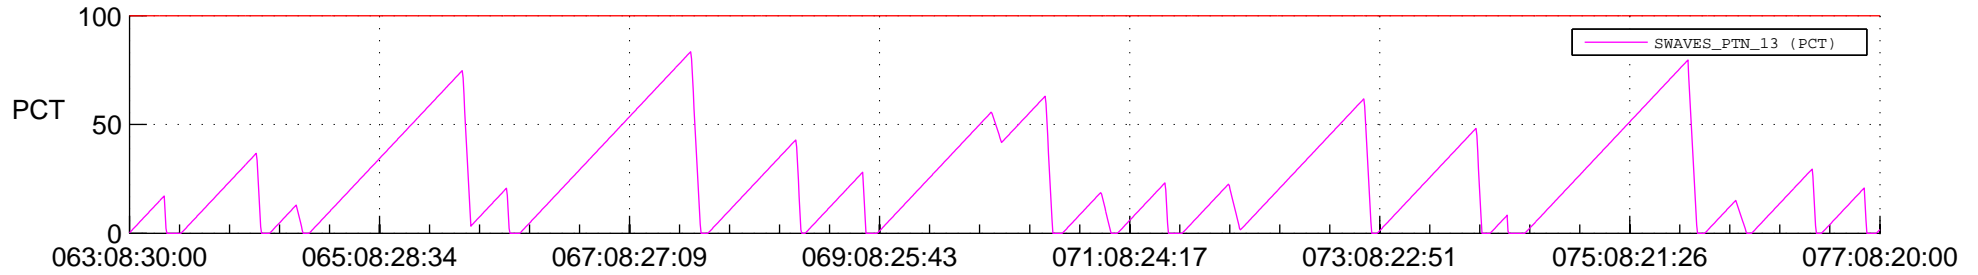

STEREO AHEAD SSR PCT Full Prediction

SWAVES_Percent_Full_Prediction

IMPACT_Percent_Full_Prediction

PLASTIC_Percent_Full_Prediction

Spacecraft_DownLink_Rate

Ground Time (2017:063:08:30:00.000 -2017:077:08:20:00.000)