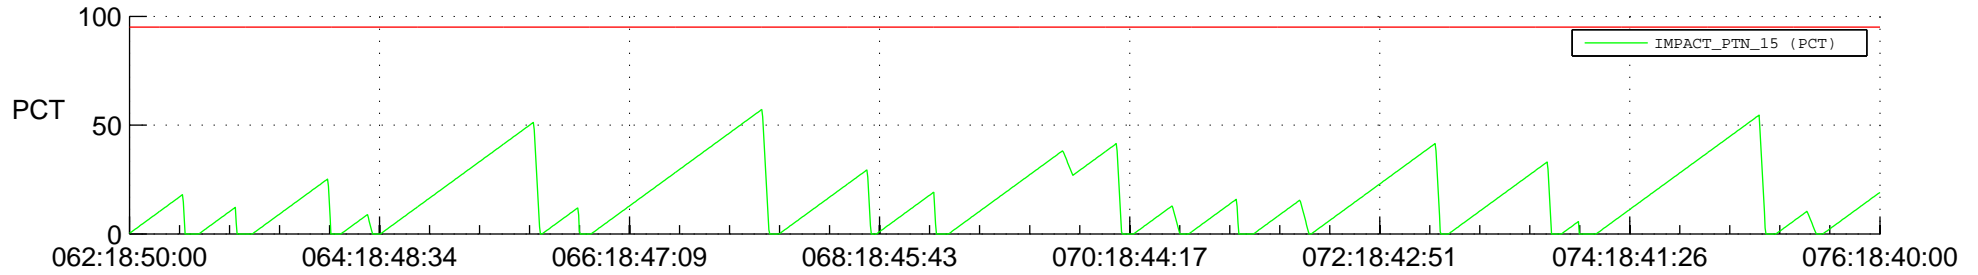

IMPACT_Percent_Full_Prediction