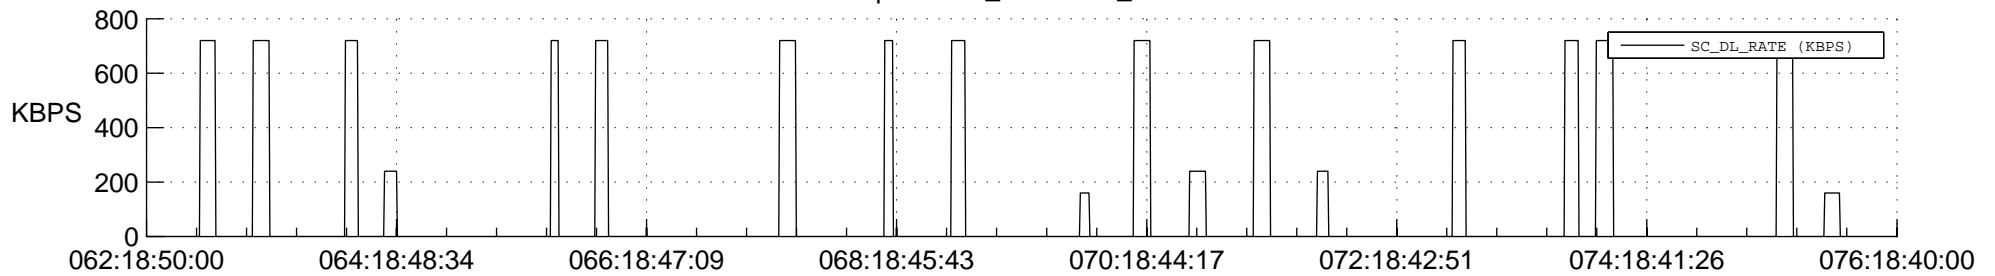

## Spacecraft\_DownLink\_Rate

Ground Time (2017:062:18:50:00.000 -2017:076:18:40:00.000)