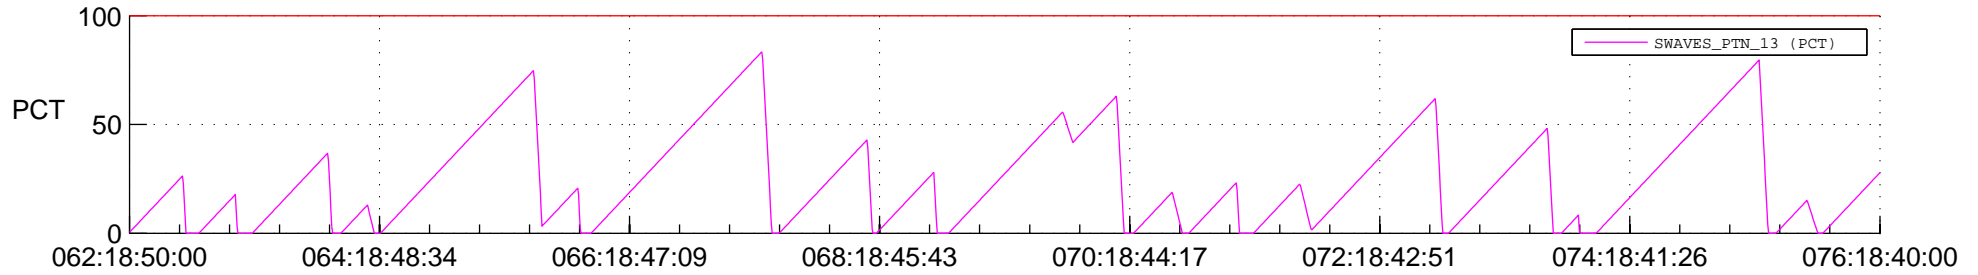

## SWAVES\_Percent\_Full\_Prediction

## Spacecraft\_DownLink\_Rate

Ground Time (2017:062:18:50:00.000 -2017:076:18:40:00.000)