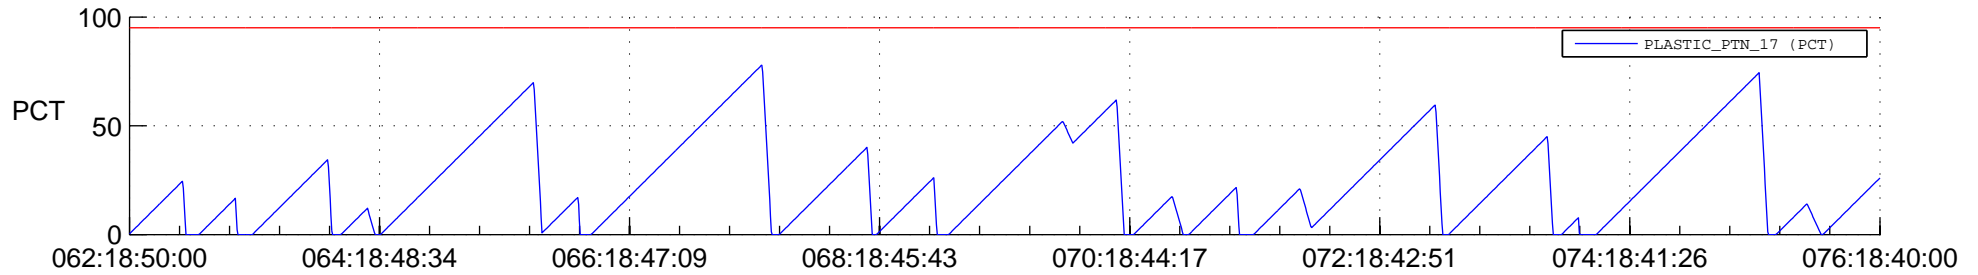

## SWAVES\_Percent\_Full\_Prediction

## Spacecraft\_DownLink\_Rate

Ground Time (2017:062:18:50:00.000 -2017:076:18:40:00.000)