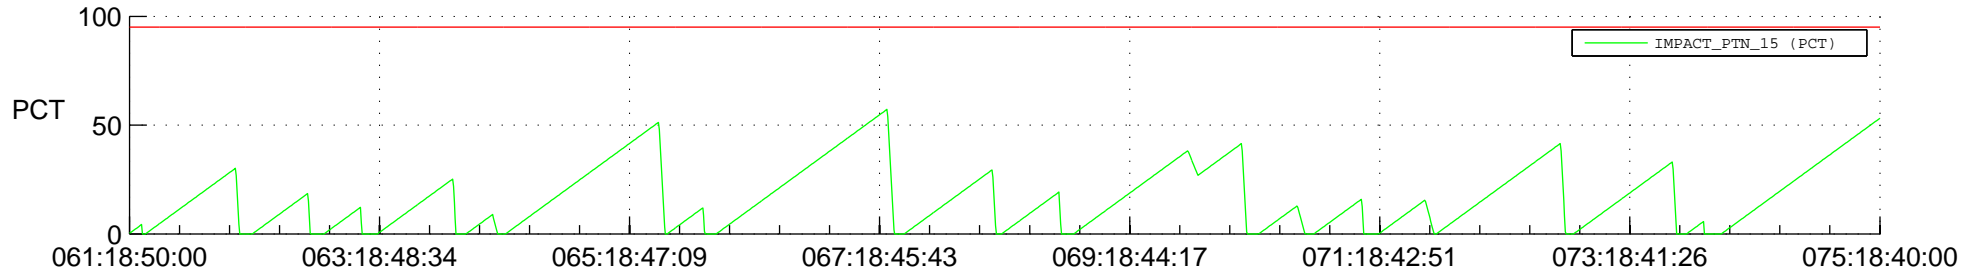

IMPACT_Percent_Full_Prediction