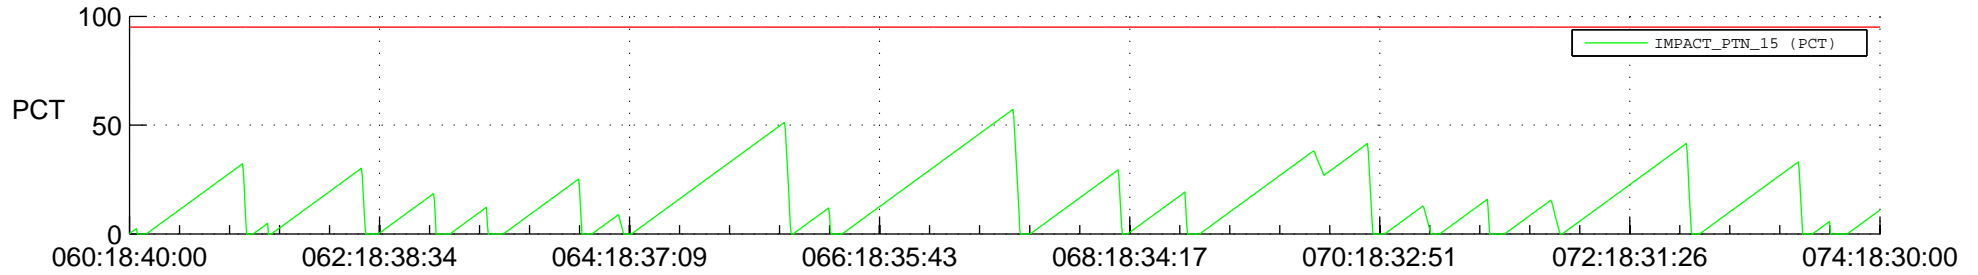

STEREO AHEAD SSR PCT Full Prediction

SWAVES_Percent_Full_Prediction

IMPACT_Percent_Full_Prediction

PLASTIC_Percent_Full_Prediction

Spacecraft_DownLink_Rate