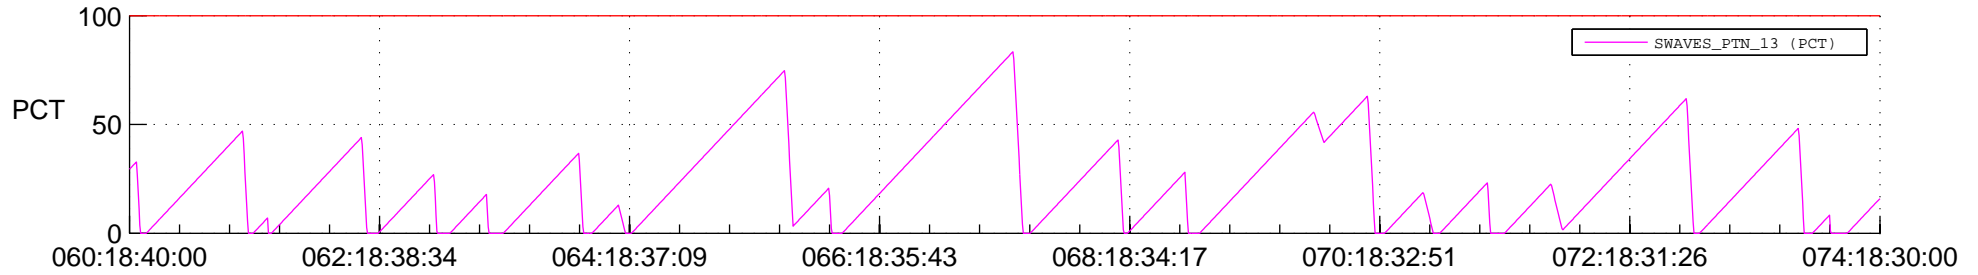

STEREO AHEAD SSR PCT Full Prediction

SWAVES_Percent_Full_Prediction

IMPACT_Percent_Full_Prediction

PLASTIC_Percent_Full_Prediction

Spacecraft_DownLink_Rate