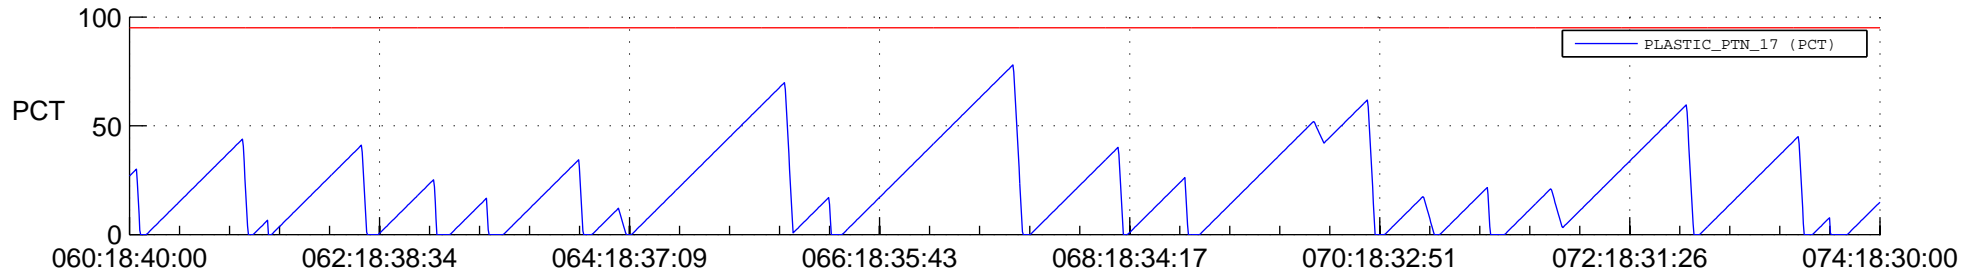

STEREO AHEAD SSR PCT Full Prediction

SWAVES_Percent_Full_Prediction

IMPACT_Percent_Full_Prediction

PLASTIC_Percent_Full_Prediction

Spacecraft_DownLink_Rate