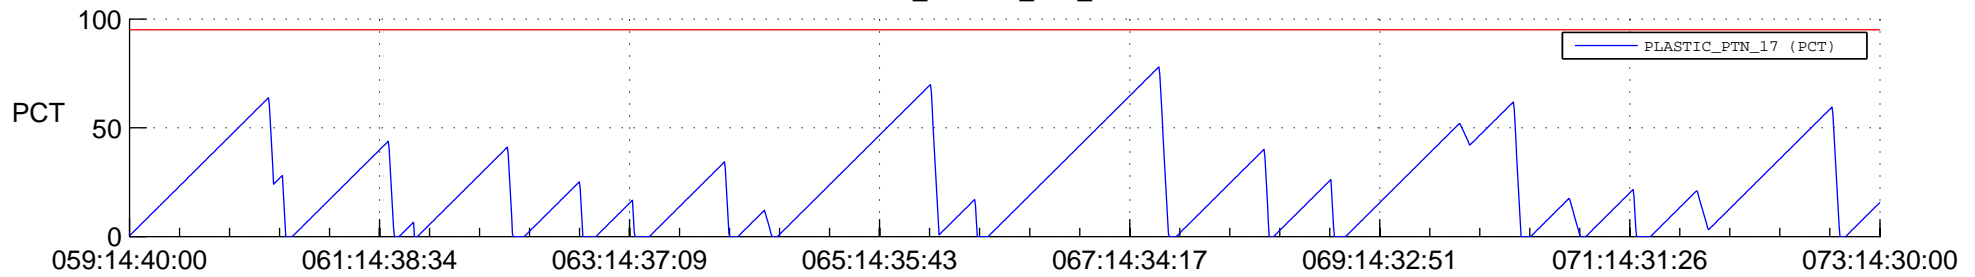

STEREO AHEAD SSR PCT Full Prediction

SWAVES_Percent_Full_Prediction

IMPACT_Percent_Full_Prediction

PLASTIC_Percent_Full_Prediction

Spacecraft_DownLink_Rate