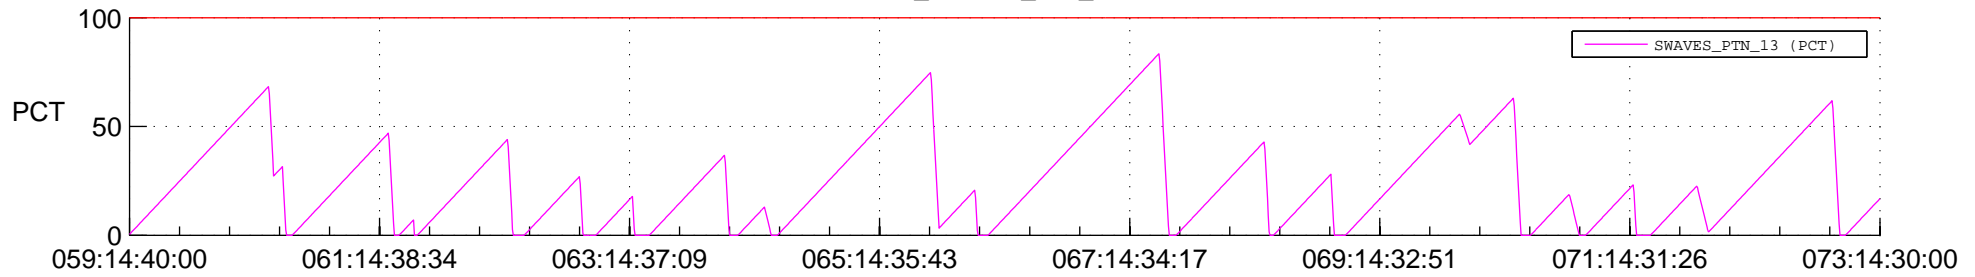

STEREO AHEAD SSR PCT Full Prediction

SWAVES_Percent_Full_Prediction

IMPACT_Percent_Full_Prediction

PLASTIC_Percent_Full_Prediction

Spacecraft_DownLink_Rate