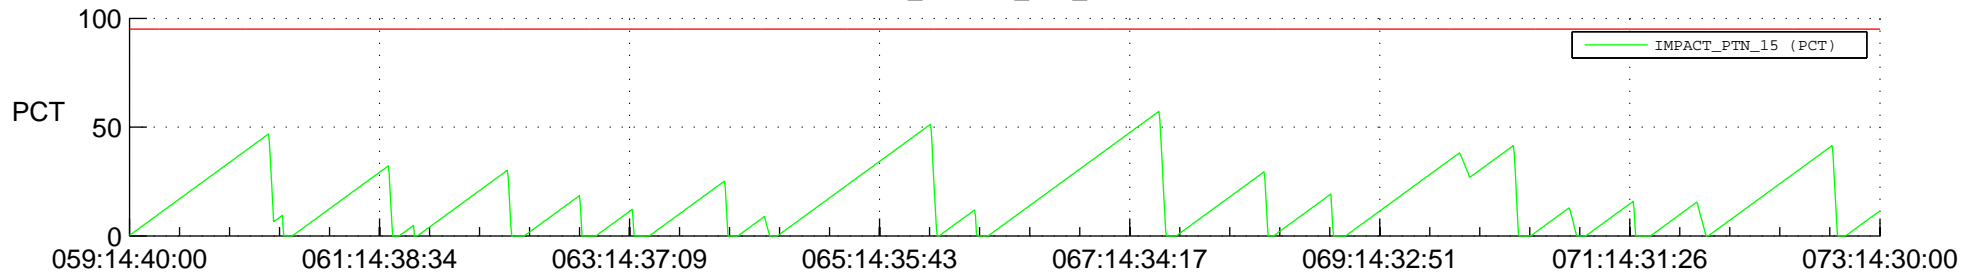

STEREO AHEAD SSR PCT Full Prediction

SWAVES_Percent_Full_Prediction

IMPACT_Percent_Full_Prediction

PLASTIC_Percent_Full_Prediction

Spacecraft_DownLink_Rate