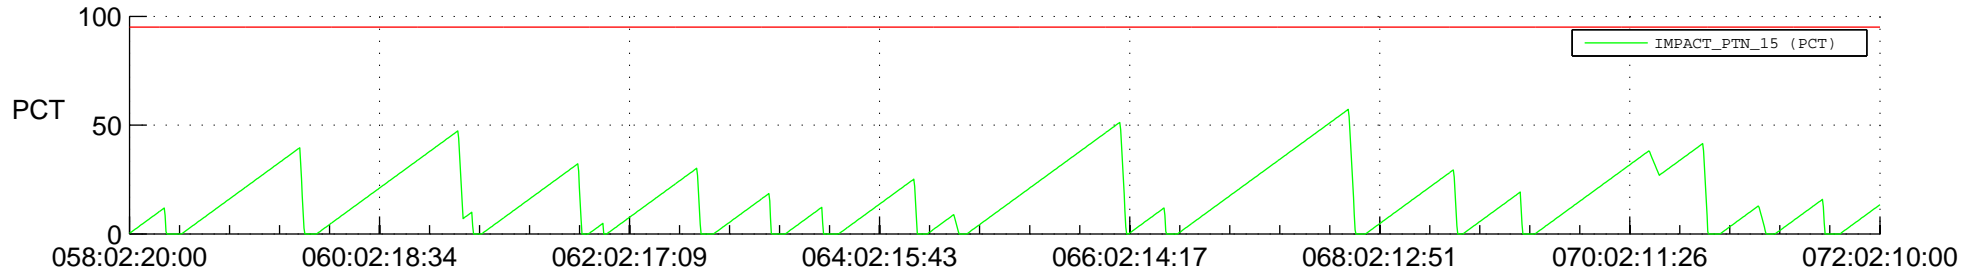

IMPACT_Percent_Full_Prediction