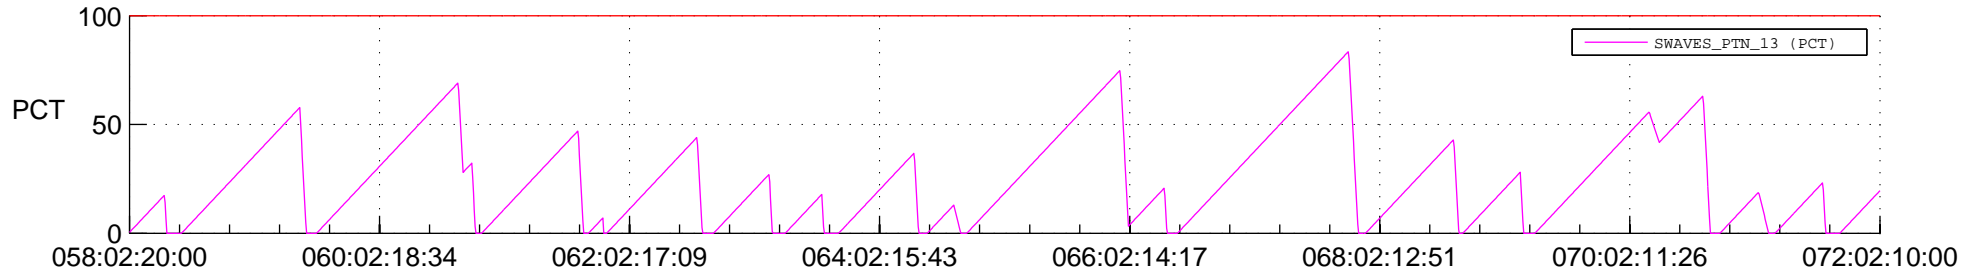

## SWAVES\_Percent\_Full\_Prediction

## Spacecraft\_DownLink\_Rate

Ground Time (2017:058:02:20:00.000 -2017:072:02:10:00.000)