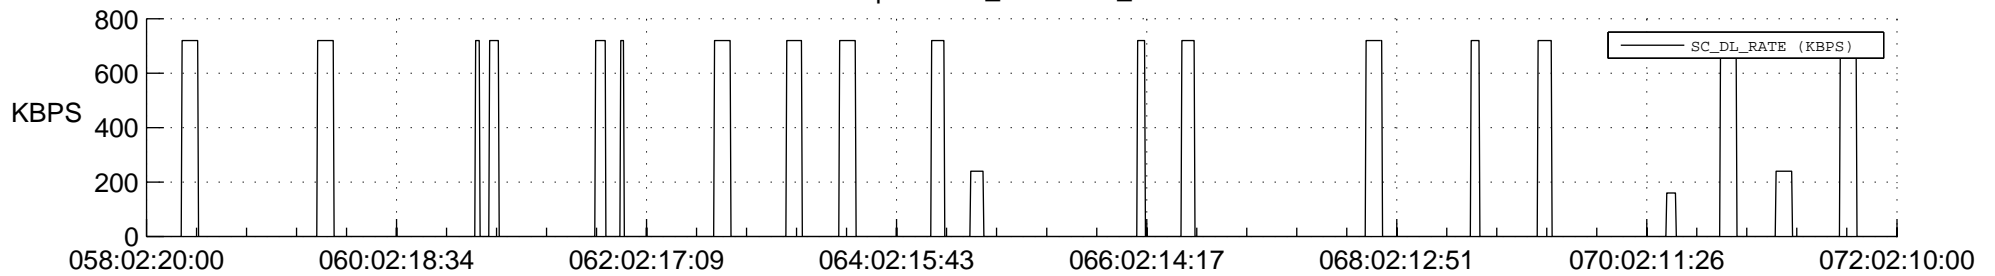

## Spacecraft\_DownLink\_Rate

Ground Time (2017:058:02:20:00.000 -2017:072:02:10:00.000)