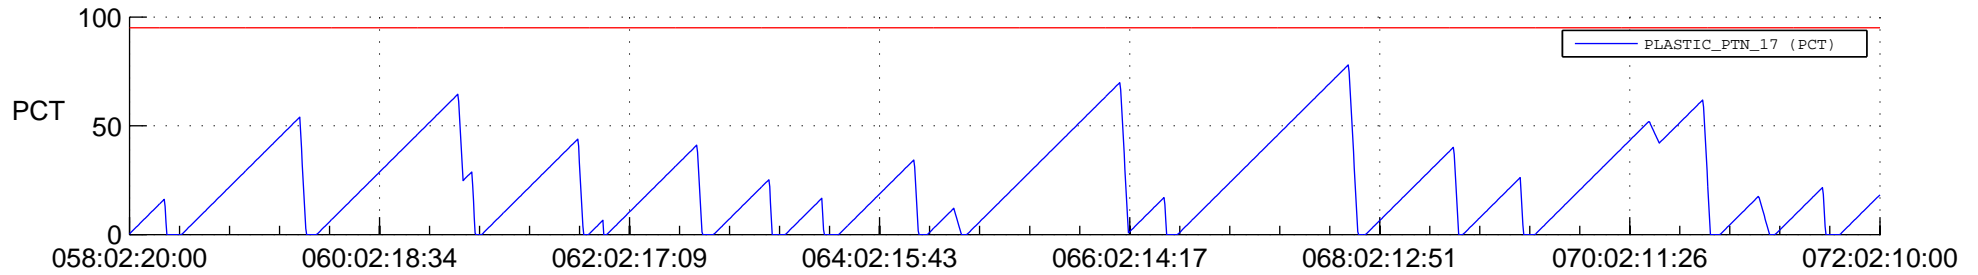

## SWAVES\_Percent\_Full\_Prediction

## Spacecraft\_DownLink\_Rate

Ground Time (2017:058:02:20:00.000 -2017:072:02:10:00.000)