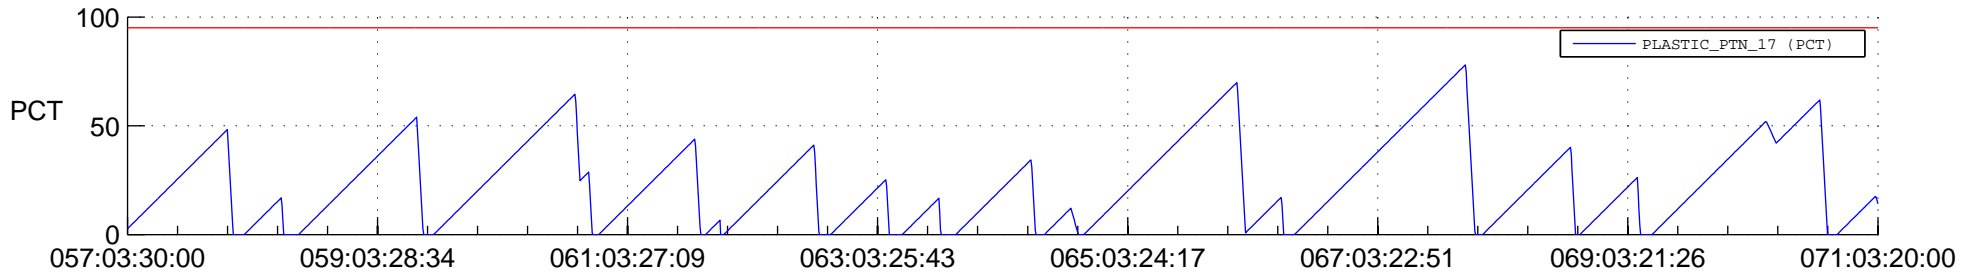

STEREO AHEAD SSR PCT Full Prediction

SWAVES_Percent_Full_Prediction

IMPACT_Percent_Full_Prediction

PLASTIC_Percent_Full_Prediction

Spacecraft_DownLink_Rate

Ground Time (2017:057:03:30:00.000 -2017:071:03:20:00.000)