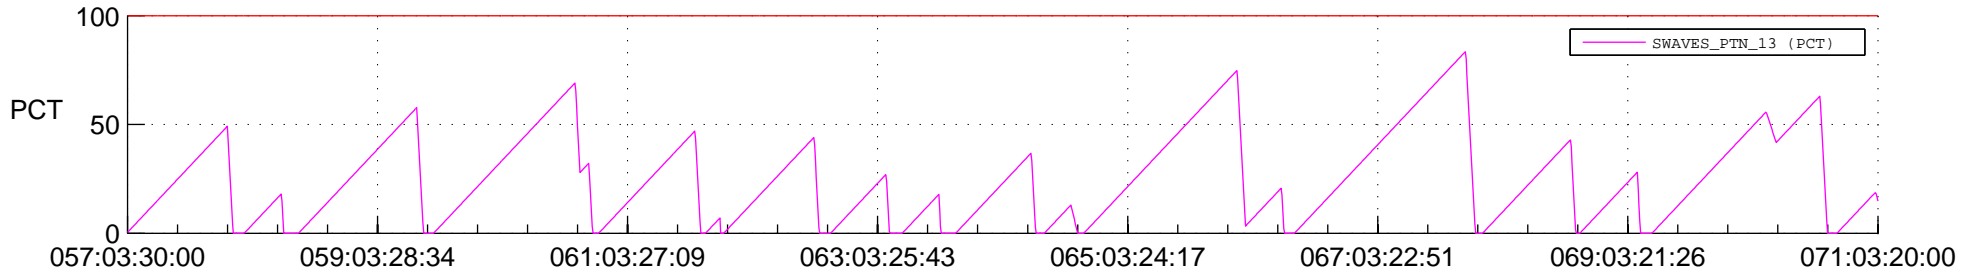

STEREO AHEAD SSR PCT Full Prediction

SWAVES_Percent_Full_Prediction

IMPACT_Percent_Full_Prediction

PLASTIC_Percent_Full_Prediction

Spacecraft_DownLink_Rate

Ground Time (2017:057:03:30:00.000 -2017:071:03:20:00.000)