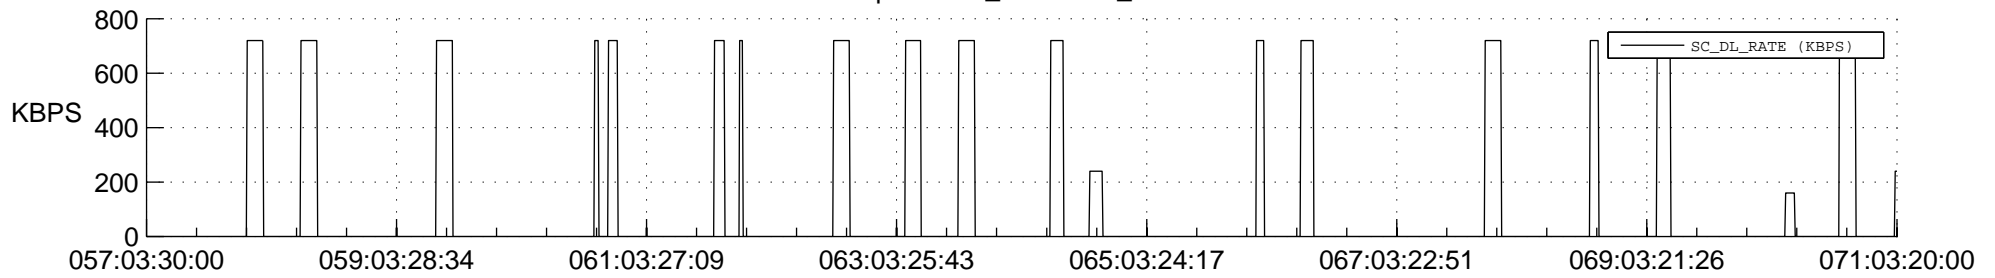

STEREO AHEAD SSR PCT Full Prediction

SWAVES_Percent_Full_Prediction

IMPACT_Percent_Full_Prediction

PLASTIC_Percent_Full_Prediction

Spacecraft_DownLink_Rate

Ground Time (2017:057:03:30:00.000 -2017:071:03:20:00.000)