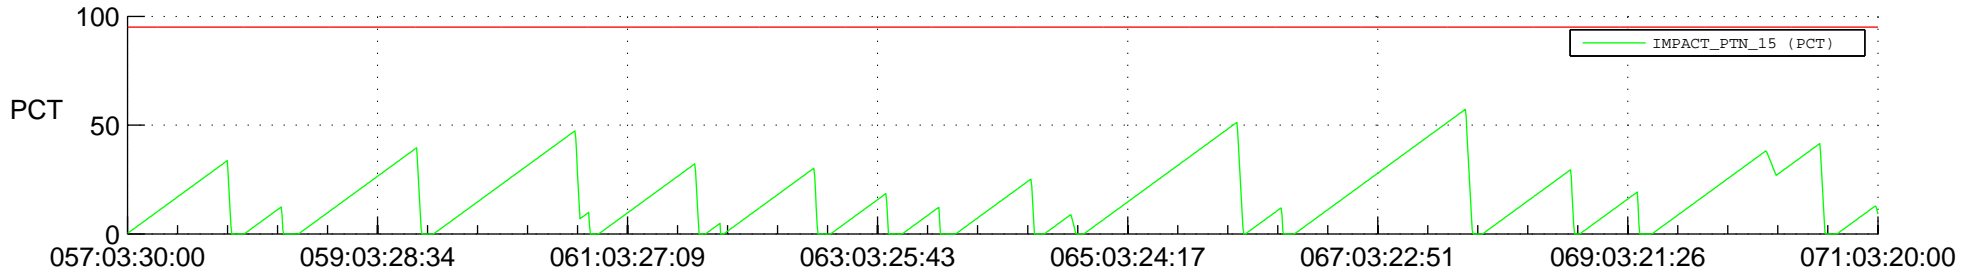

STEREO AHEAD SSR PCT Full Prediction

SWAVES_Percent_Full_Prediction

IMPACT_Percent_Full_Prediction

PLASTIC_Percent_Full_Prediction

Spacecraft_DownLink_Rate

Ground Time (2017:057:03:30:00.000 -2017:071:03:20:00.000)