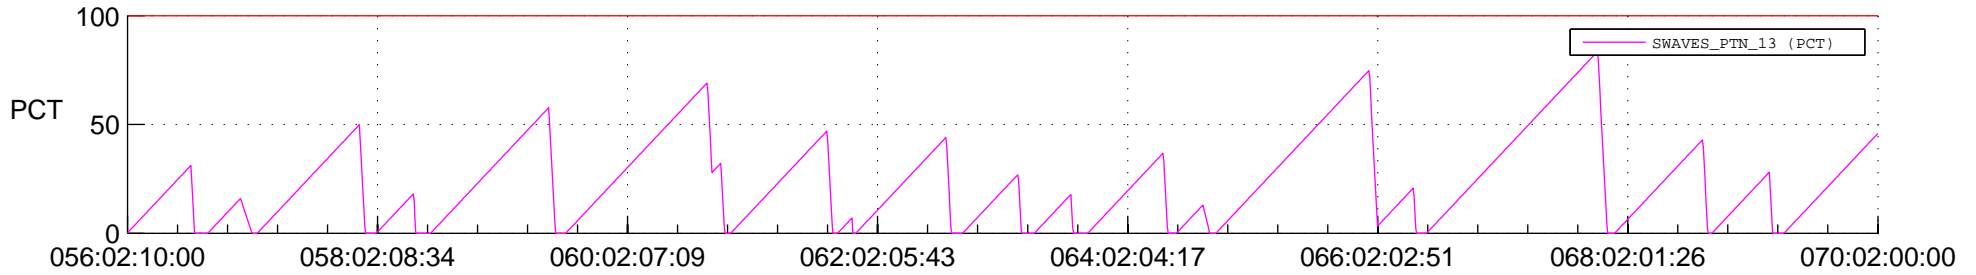

STEREO AHEAD SSR PCT Full Prediction

SWAVES_Percent_Full_Prediction

IMPACT_Percent_Full_Prediction

PLASTIC_Percent_Full_Prediction

Spacecraft_DownLink_Rate

Ground Time (2017:056:02:10:00.000 -2017:070:02:00:00.000)