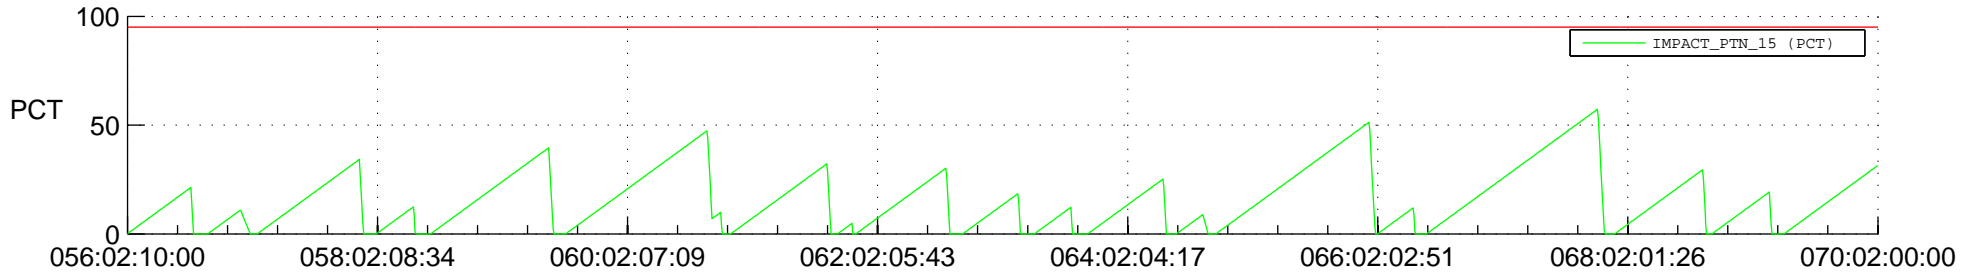

STEREO AHEAD SSR PCT Full Prediction

SWAVES_Percent_Full_Prediction

IMPACT_Percent_Full_Prediction

PLASTIC_Percent_Full_Prediction

Spacecraft_DownLink_Rate

Ground Time (2017:056:02:10:00.000 -2017:070:02:00:00.000)