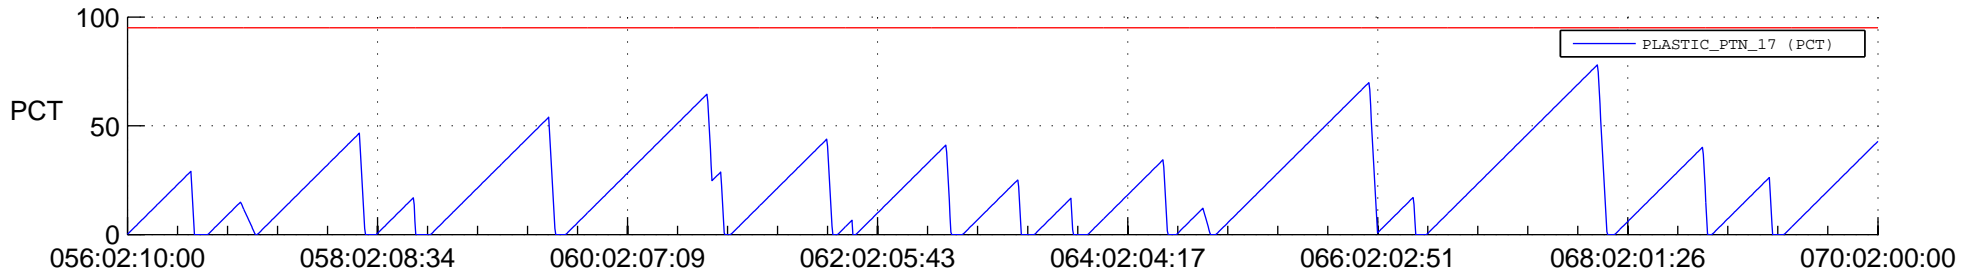

STEREO AHEAD SSR PCT Full Prediction

SWAVES_Percent_Full_Prediction

IMPACT_Percent_Full_Prediction

PLASTIC_Percent_Full_Prediction

Spacecraft_DownLink_Rate

Ground Time (2017:056:02:10:00.000 -2017:070:02:00:00.000)