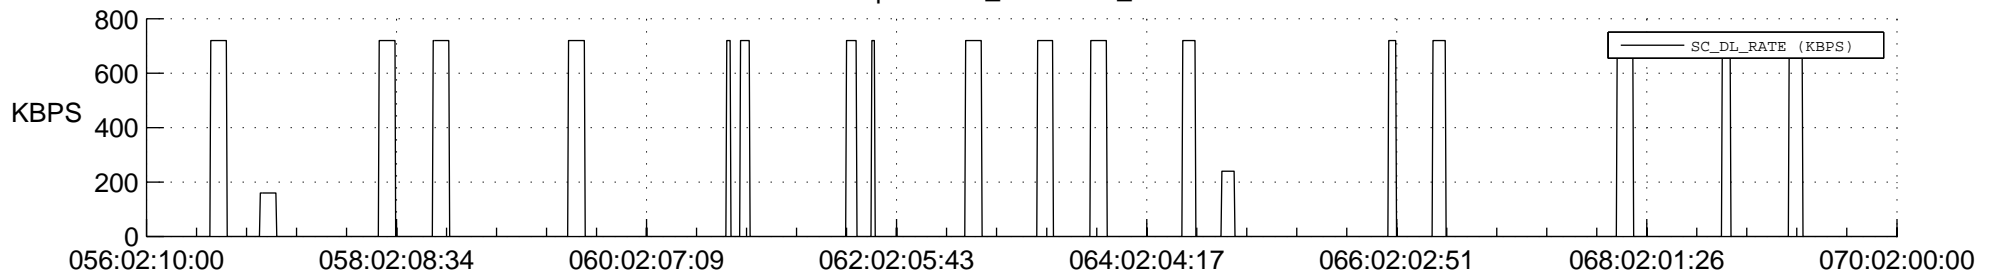

STEREO AHEAD SSR PCT Full Prediction

SWAVES_Percent_Full_Prediction

IMPACT_Percent_Full_Prediction

PLASTIC_Percent_Full_Prediction

Spacecraft_DownLink_Rate

Ground Time (2017:056:02:10:00.000 -2017:070:02:00:00.000)