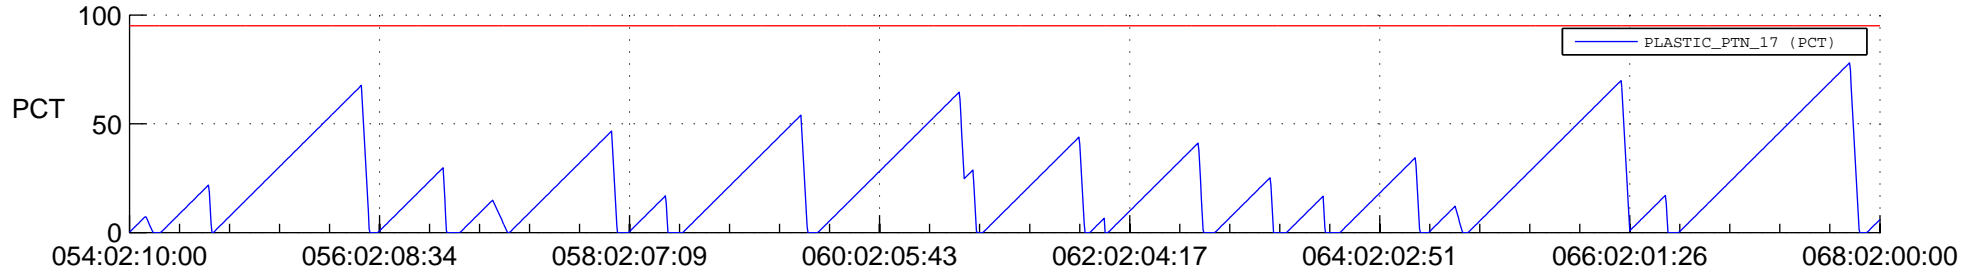

STEREO AHEAD SSR PCT Full Prediction

SWAVES_Percent_Full_Prediction

IMPACT_Percent_Full_Prediction

PLASTIC_Percent_Full_Prediction

Spacecraft_DownLink_Rate

Ground Time (2017:054:02:10:00.000 -2017:068:02:00:00.000)