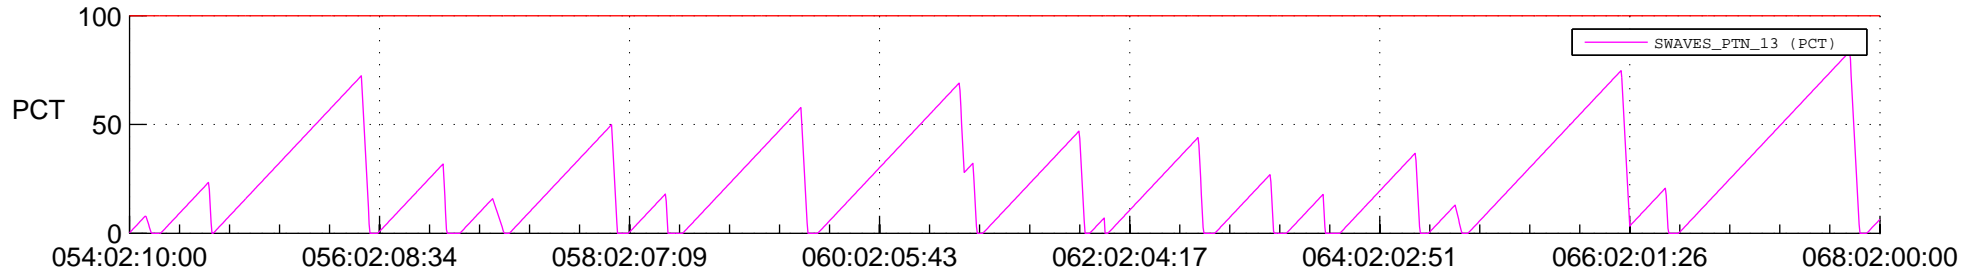

STEREO AHEAD SSR PCT Full Prediction

SWAVES_Percent_Full_Prediction

IMPACT_Percent_Full_Prediction

PLASTIC_Percent_Full_Prediction

Spacecraft_DownLink_Rate

Ground Time (2017:054:02:10:00.000 -2017:068:02:00:00.000)