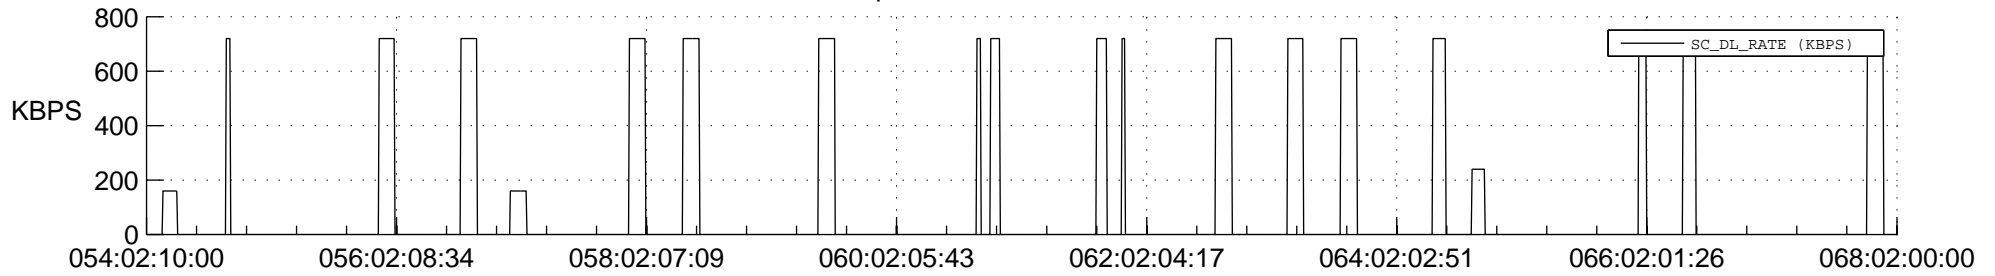

STEREO AHEAD SSR PCT Full Prediction

SWAVES_Percent_Full_Prediction

IMPACT_Percent_Full_Prediction

PLASTIC_Percent_Full_Prediction

Spacecraft_DownLink_Rate

Ground Time (2017:054:02:10:00.000 -2017:068:02:00:00.000)