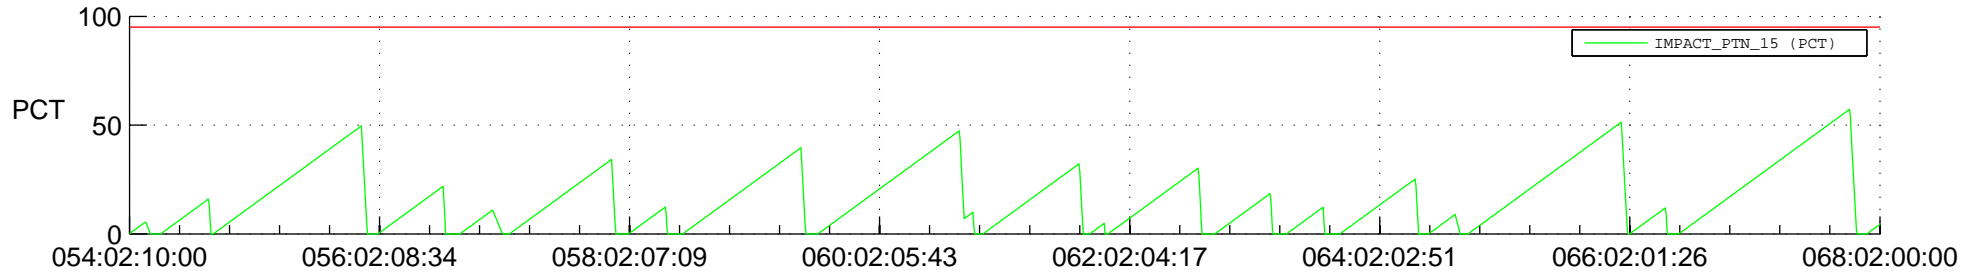

STEREO AHEAD SSR PCT Full Prediction

SWAVES_Percent_Full_Prediction

IMPACT_Percent_Full_Prediction

PLASTIC_Percent_Full_Prediction

Spacecraft_DownLink_Rate

Ground Time (2017:054:02:10:00.000 -2017:068:02:00:00.000)