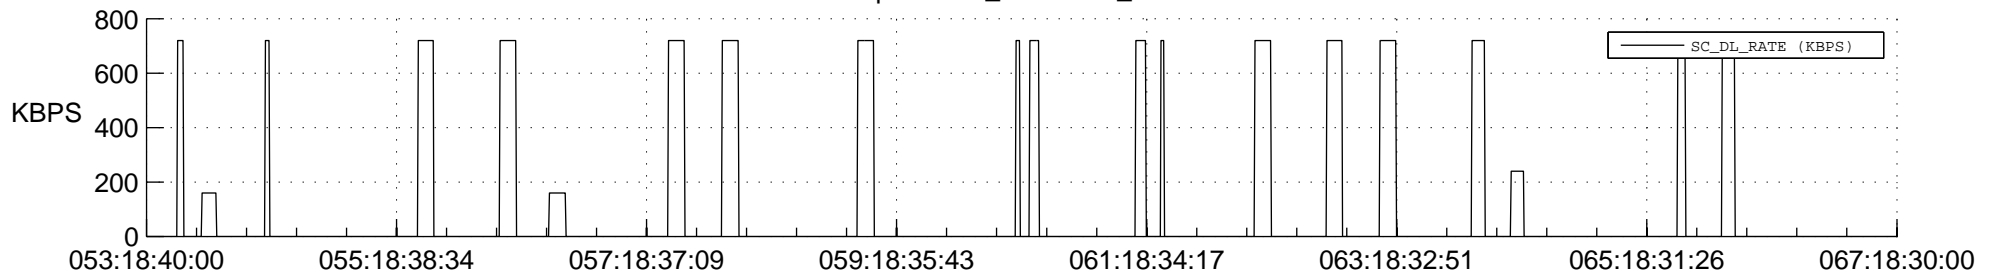

STEREO AHEAD SSR PCT Full Prediction

SWAVES_Percent_Full_Prediction

IMPACT_Percent_Full_Prediction

PLASTIC_Percent_Full_Prediction

Spacecraft_DownLink_Rate

Ground Time (2017:053:18:40:00.000 -2017:067:18:30:00.000)