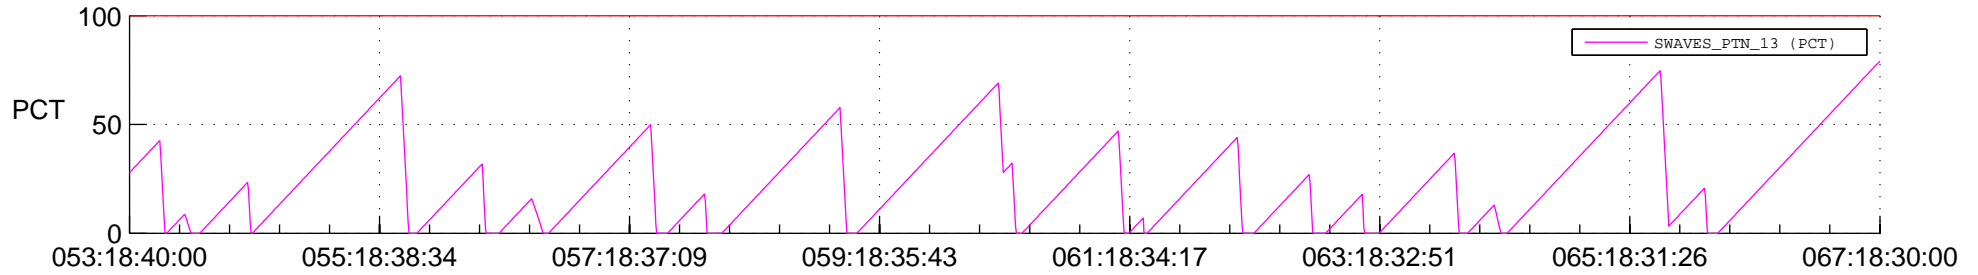

STEREO AHEAD SSR PCT Full Prediction

SWAVES_Percent_Full_Prediction

IMPACT_Percent_Full_Prediction

PLASTIC_Percent_Full_Prediction

Spacecraft_DownLink_Rate

Ground Time (2017:053:18:40:00.000 -2017:067:18:30:00.000)