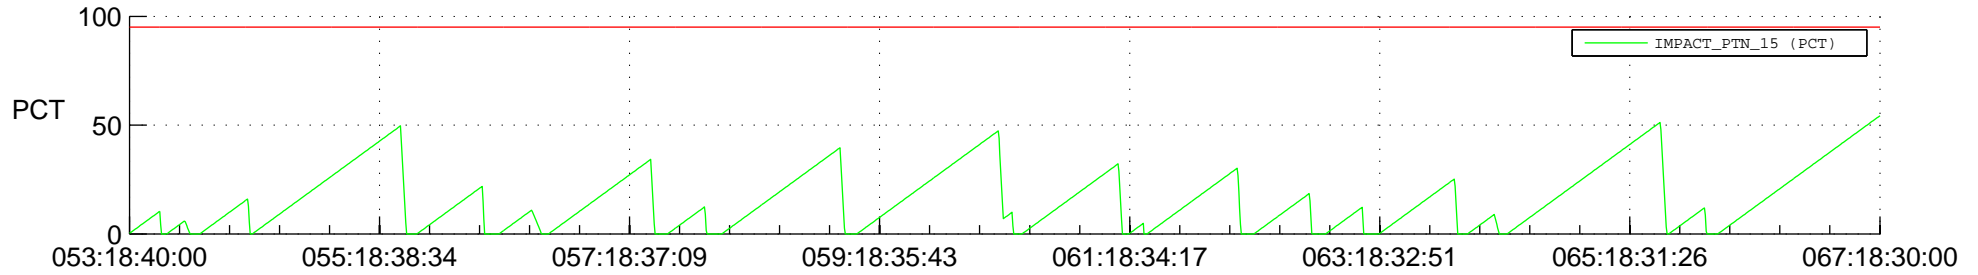

STEREO AHEAD SSR PCT Full Prediction

SWAVES_Percent_Full_Prediction

IMPACT_Percent_Full_Prediction

PLASTIC_Percent_Full_Prediction

Spacecraft_DownLink_Rate

Ground Time (2017:053:18:40:00.000 -2017:067:18:30:00.000)