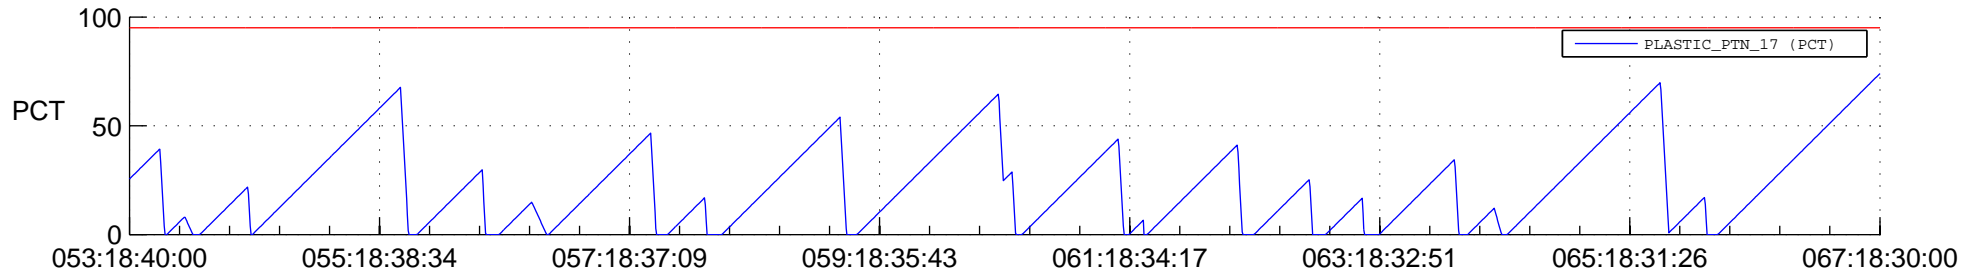

STEREO AHEAD SSR PCT Full Prediction

SWAVES_Percent_Full_Prediction

IMPACT_Percent_Full_Prediction

PLASTIC_Percent_Full_Prediction

Spacecraft_DownLink_Rate

Ground Time (2017:053:18:40:00.000 -2017:067:18:30:00.000)