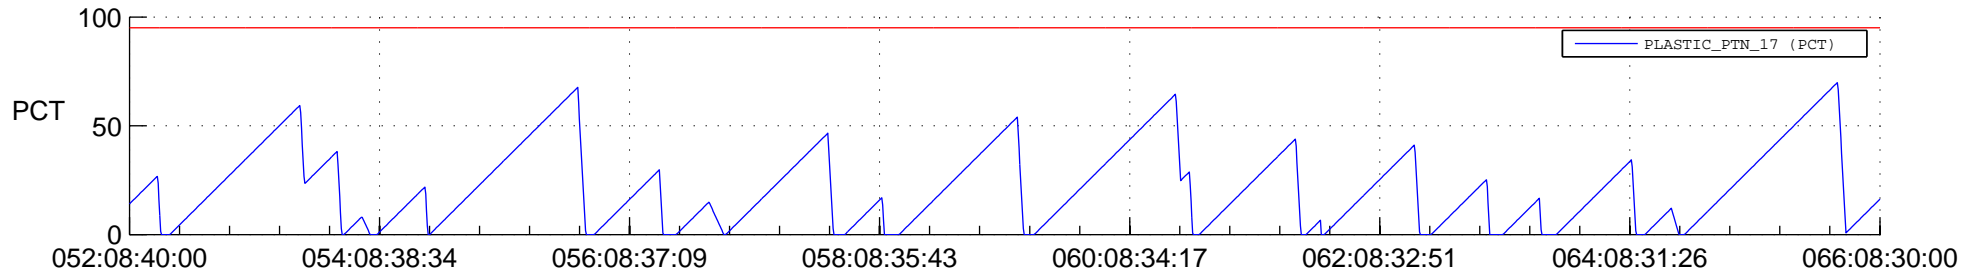

STEREO AHEAD SSR PCT Full Prediction

SWAVES_Percent_Full_Prediction

IMPACT_Percent_Full_Prediction

PLASTIC_Percent_Full_Prediction

Spacecraft_DownLink_Rate

Ground Time (2017:052:08:40:00.000 -2017:066:08:30:00.000)