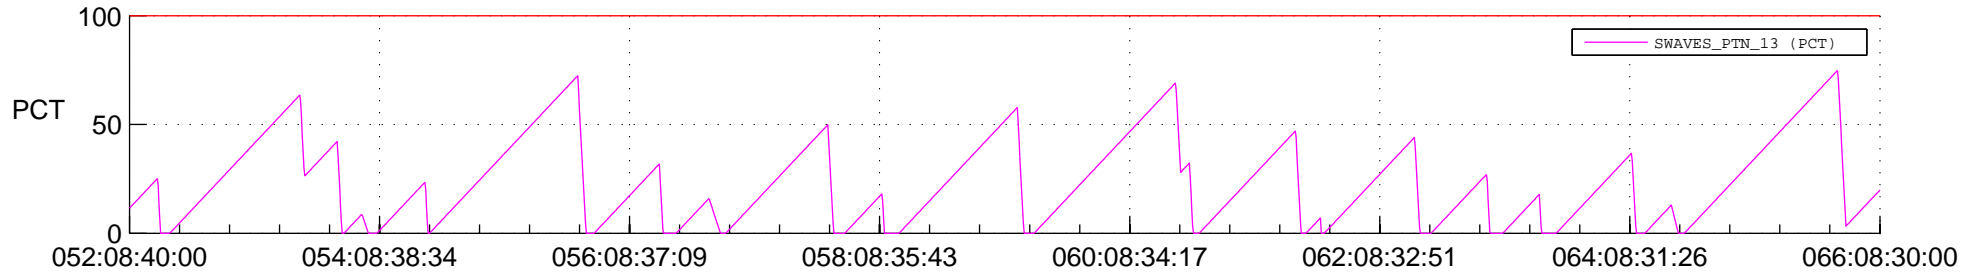

STEREO AHEAD SSR PCT Full Prediction

SWAVES_Percent_Full_Prediction

IMPACT_Percent_Full_Prediction

PLASTIC_Percent_Full_Prediction

Spacecraft_DownLink_Rate

Ground Time (2017:052:08:40:00.000 -2017:066:08:30:00.000)