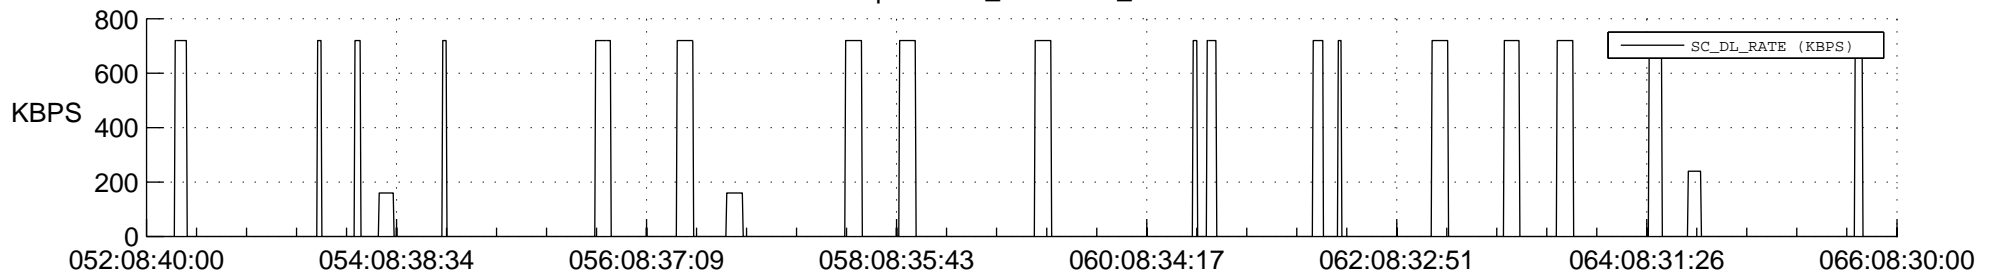

STEREO AHEAD SSR PCT Full Prediction

SWAVES_Percent_Full_Prediction

IMPACT_Percent_Full_Prediction

PLASTIC_Percent_Full_Prediction

Spacecraft_DownLink_Rate

Ground Time (2017:052:08:40:00.000 -2017:066:08:30:00.000)