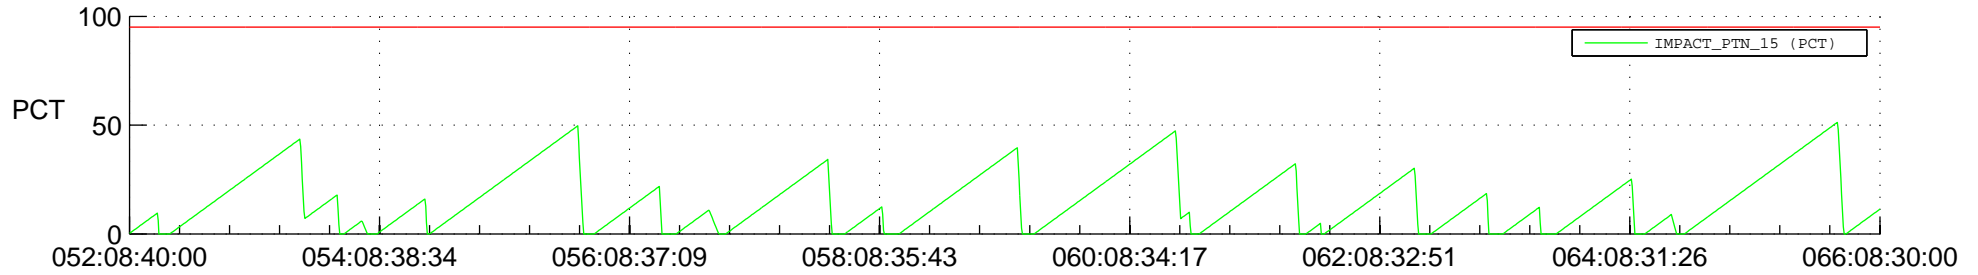

STEREO AHEAD SSR PCT Full Prediction

SWAVES_Percent_Full_Prediction

IMPACT_Percent_Full_Prediction

PLASTIC_Percent_Full_Prediction

Spacecraft_DownLink_Rate

Ground Time (2017:052:08:40:00.000 -2017:066:08:30:00.000)