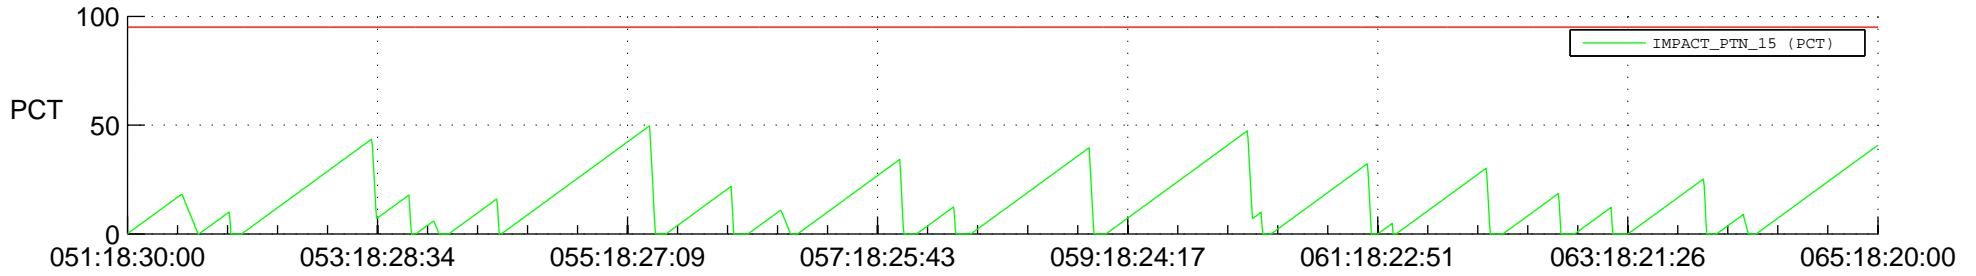

IMPACT_Percent_Full_Prediction