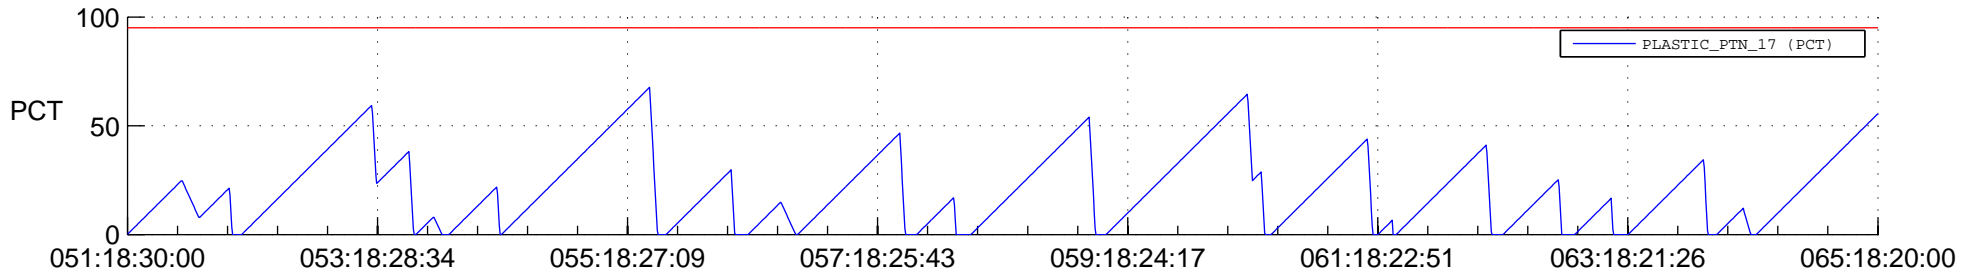

# STEREO AHEAD SSR PCT Full Prediction

## SWAVES\_Percent\_Full\_Prediction

## Spacecraft\_DownLink\_Rate

Ground Time (2017:051:18:30:00.000 -2017:065:18:20:00.000)