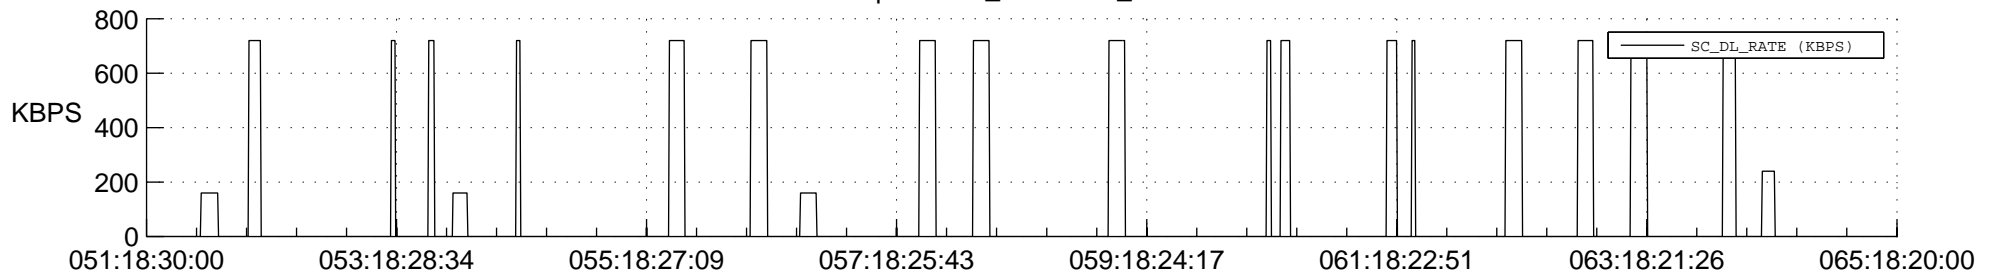

## Spacecraft\_DownLink\_Rate

Ground Time (2017:051:18:30:00.000 -2017:065:18:20:00.000)