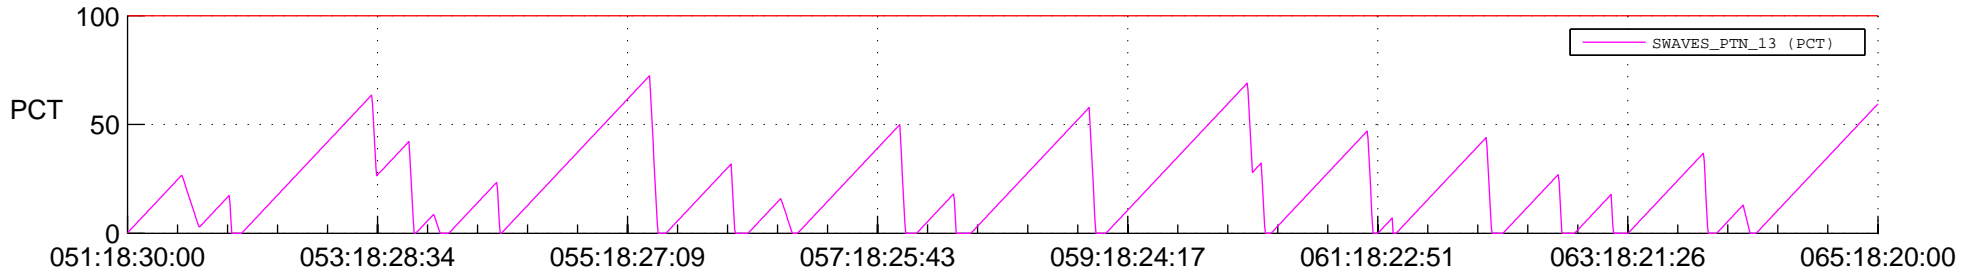

# STEREO AHEAD SSR PCT Full Prediction

## SWAVES\_Percent\_Full\_Prediction

## Spacecraft\_DownLink\_Rate

Ground Time (2017:051:18:30:00.000 -2017:065:18:20:00.000)