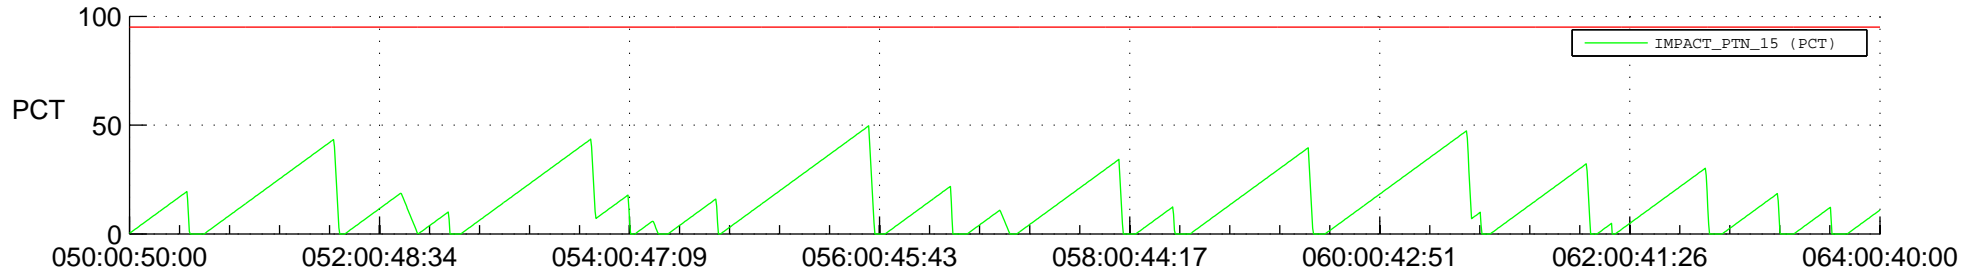

STEREO AHEAD SSR PCT Full Prediction

SWAVES_Percent_Full_Prediction

IMPACT_Percent_Full_Prediction

PLASTIC_Percent_Full_Prediction

Spacecraft_DownLink_Rate

Ground Time (2017:050:00:50:00.000 -2017:064:00:40:00.000)