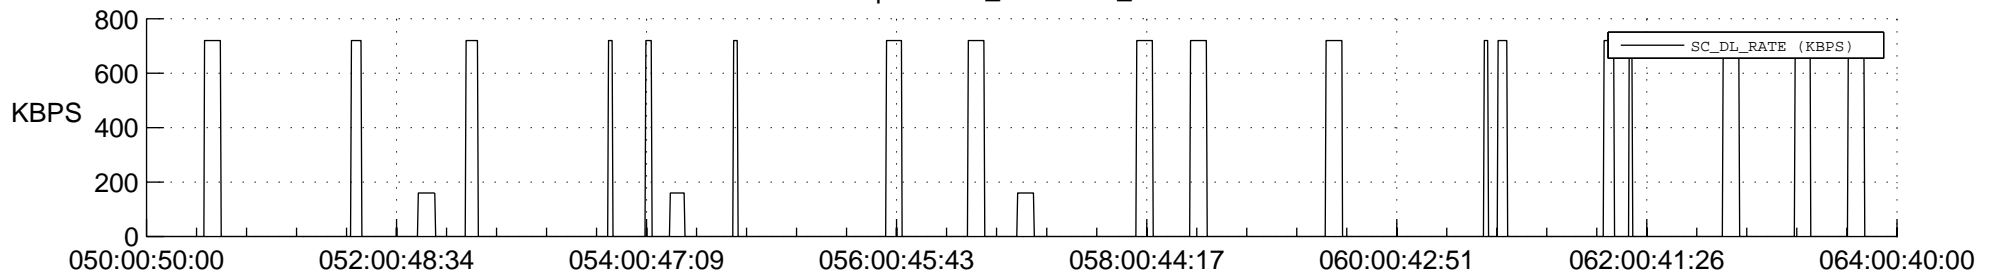

STEREO AHEAD SSR PCT Full Prediction

SWAVES_Percent_Full_Prediction

IMPACT_Percent_Full_Prediction

PLASTIC_Percent_Full_Prediction

Spacecraft_DownLink_Rate

Ground Time (2017:050:00:50:00.000 -2017:064:00:40:00.000)