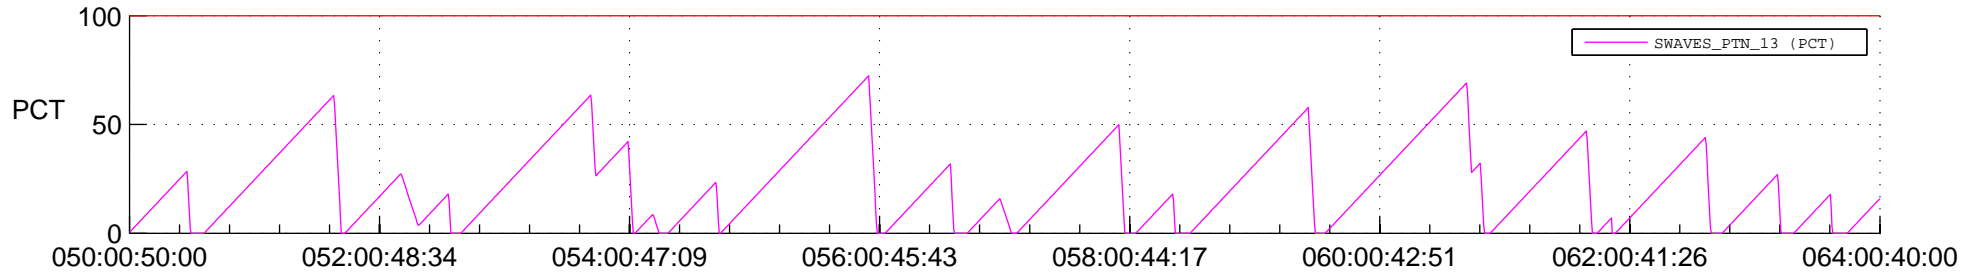

STEREO AHEAD SSR PCT Full Prediction

SWAVES_Percent_Full_Prediction

IMPACT_Percent_Full_Prediction

PLASTIC_Percent_Full_Prediction

Spacecraft_DownLink_Rate

Ground Time (2017:050:00:50:00.000 -2017:064:00:40:00.000)