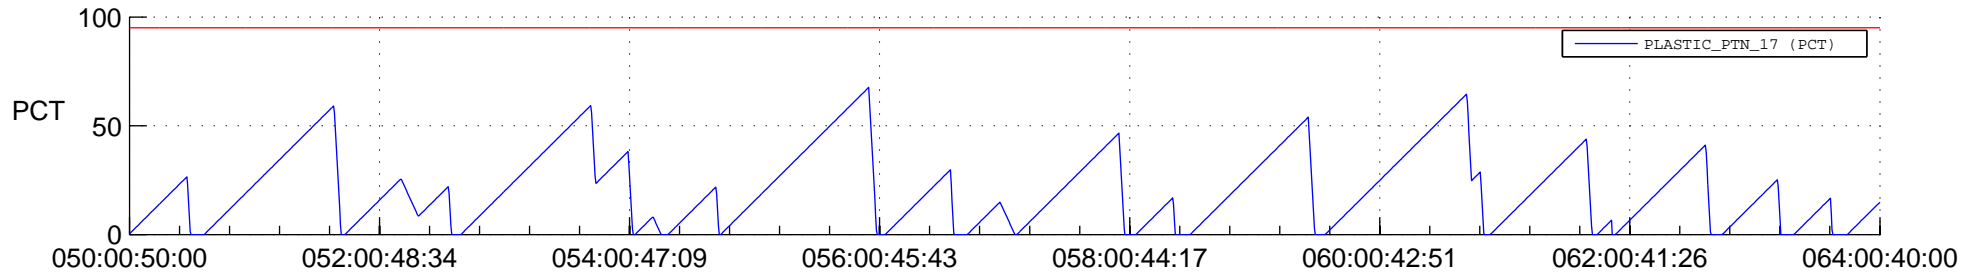

STEREO AHEAD SSR PCT Full Prediction

SWAVES_Percent_Full_Prediction

IMPACT_Percent_Full_Prediction

PLASTIC_Percent_Full_Prediction

Spacecraft_DownLink_Rate

Ground Time (2017:050:00:50:00.000 -2017:064:00:40:00.000)