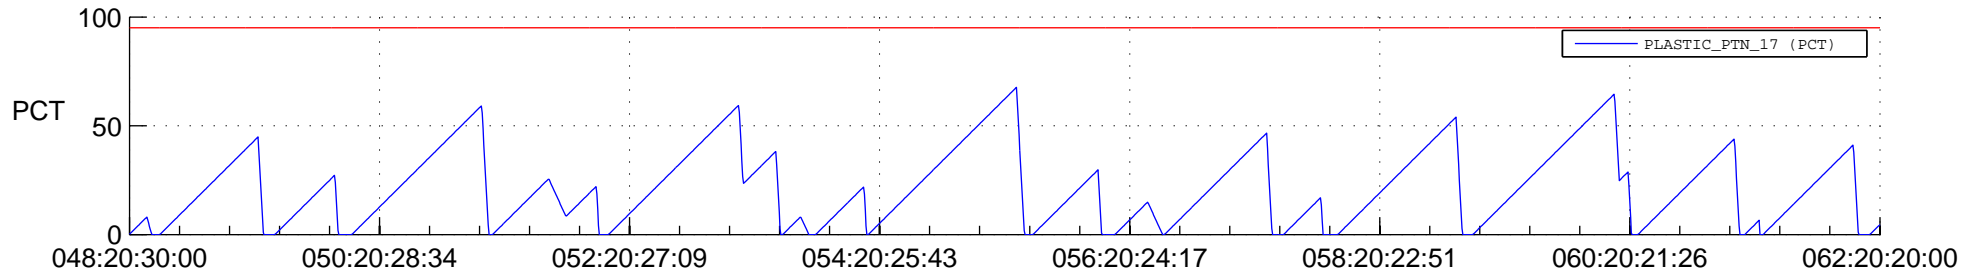

## SWAVES\_Percent\_Full\_Prediction

## Spacecraft\_DownLink\_Rate

Ground Time (2017:048:20:30:00.000 -2017:062:20:20:00.000)