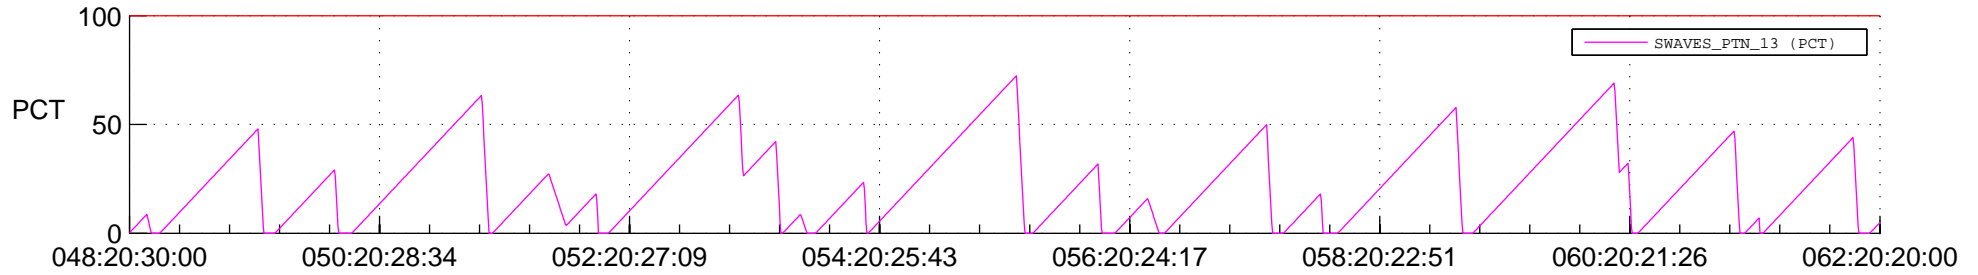

## SWAVES\_Percent\_Full\_Prediction

## Spacecraft\_DownLink\_Rate

Ground Time (2017:048:20:30:00.000 -2017:062:20:20:00.000)