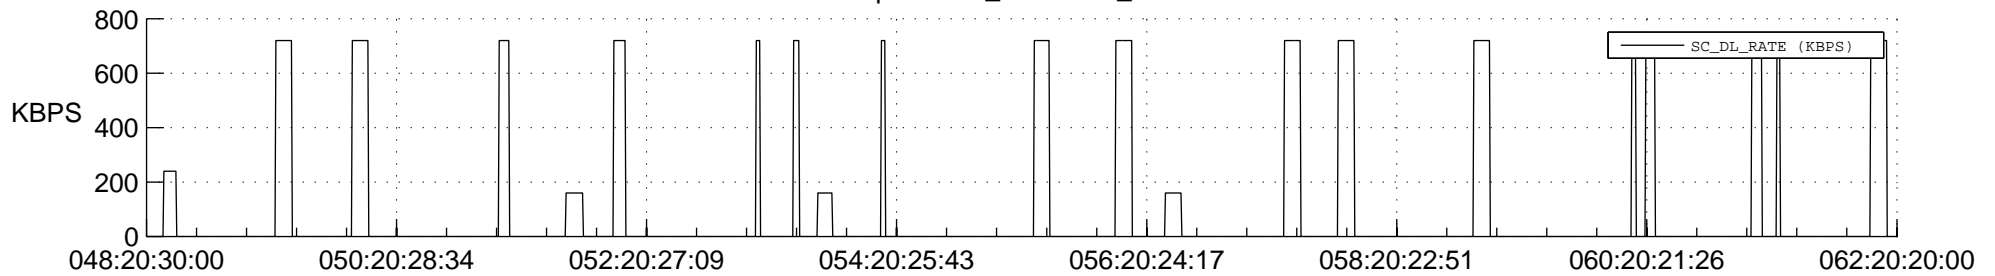

## Spacecraft\_DownLink\_Rate

Ground Time (2017:048:20:30:00.000 -2017:062:20:20:00.000)