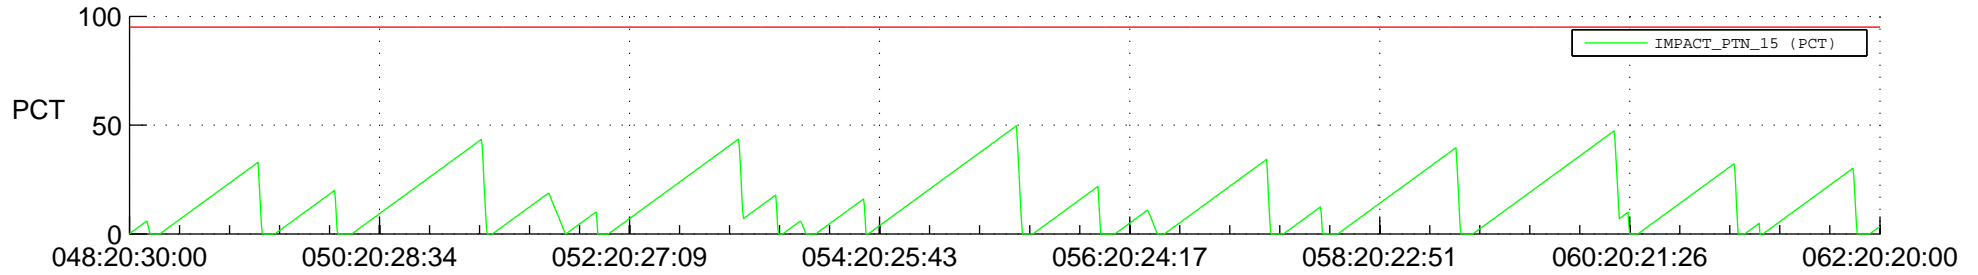

IMPACT_Percent_Full_Prediction