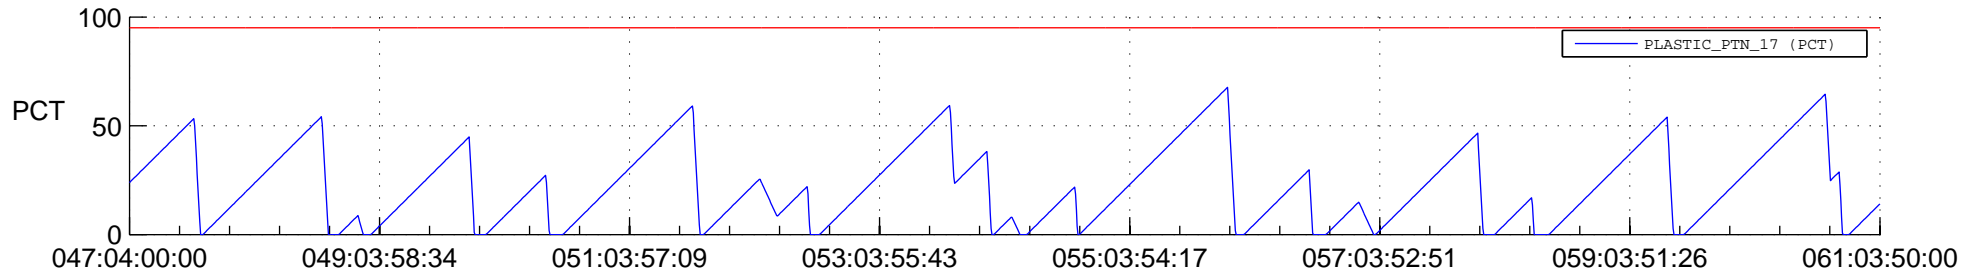

PLASTIC_Percent_Full_Prediction