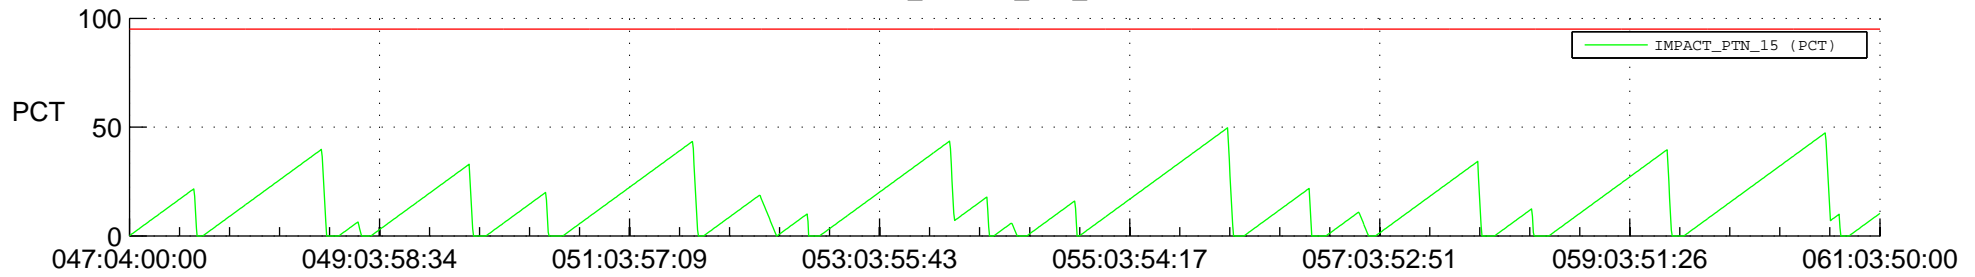

IMPACT_Percent_Full_Prediction