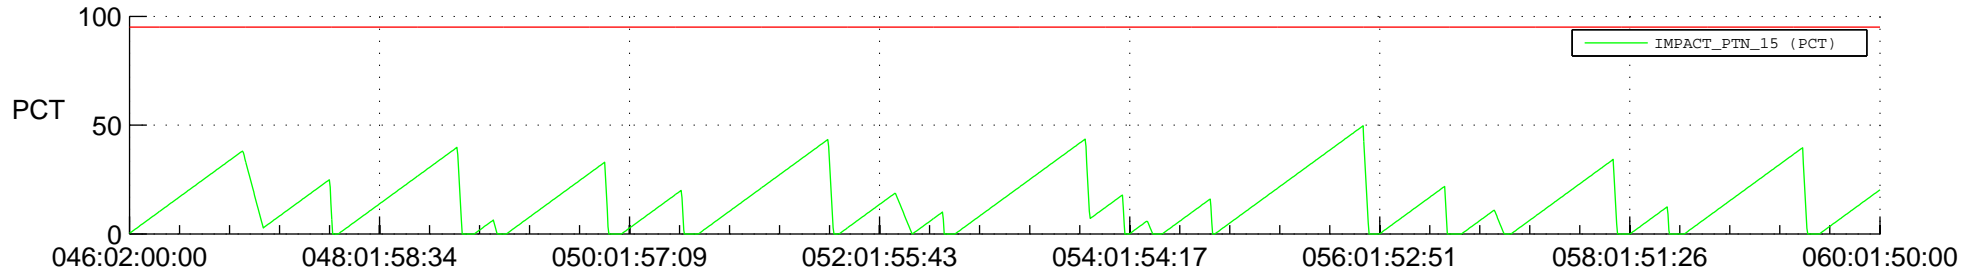

STEREO AHEAD SSR PCT Full Prediction

SWAVES_Percent_Full_Prediction

IMPACT_Percent_Full_Prediction

PLASTIC_Percent_Full_Prediction

Spacecraft_DownLink_Rate

Ground Time (2017:046:02:00:00.000 -2017:060:01:50:00.000)