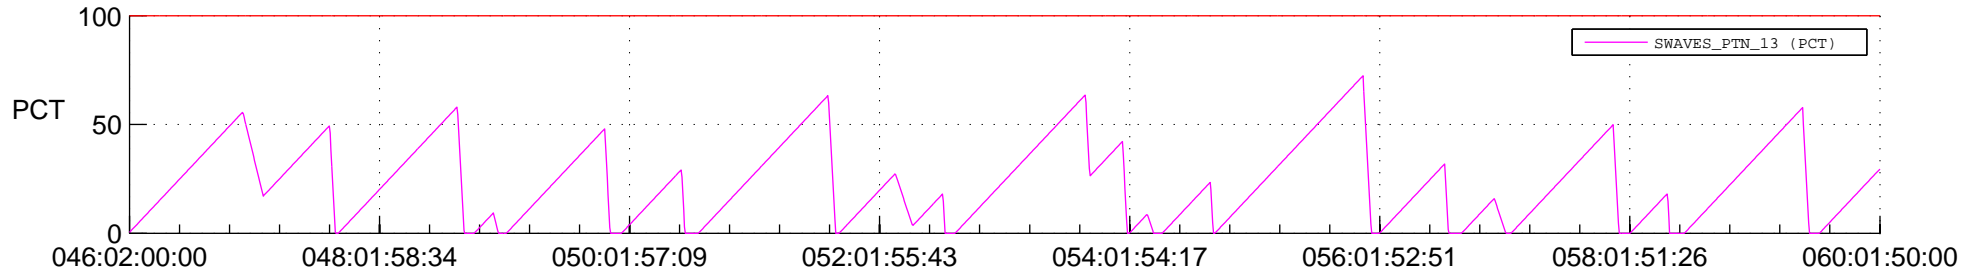

STEREO AHEAD SSR PCT Full Prediction

SWAVES_Percent_Full_Prediction

IMPACT_Percent_Full_Prediction

PLASTIC_Percent_Full_Prediction

Spacecraft_DownLink_Rate

Ground Time (2017:046:02:00:00.000 -2017:060:01:50:00.000)