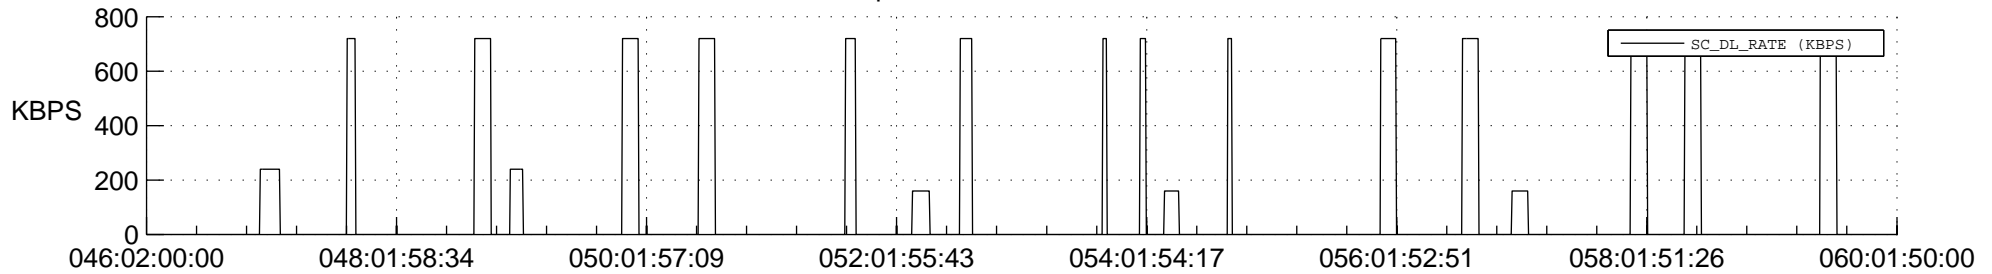

STEREO AHEAD SSR PCT Full Prediction

SWAVES_Percent_Full_Prediction

IMPACT_Percent_Full_Prediction

PLASTIC_Percent_Full_Prediction

Spacecraft_DownLink_Rate

Ground Time (2017:046:02:00:00.000 -2017:060:01:50:00.000)