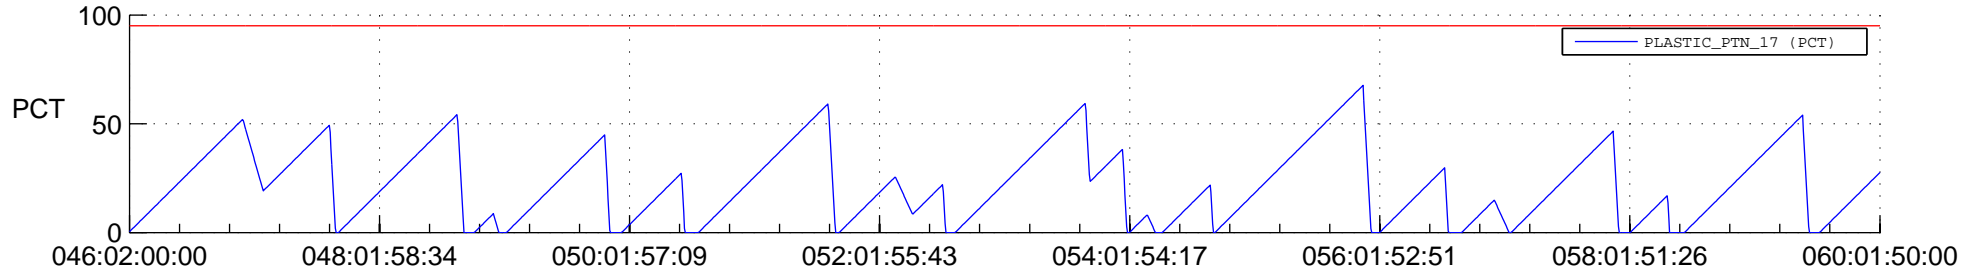

STEREO AHEAD SSR PCT Full Prediction

SWAVES_Percent_Full_Prediction

IMPACT_Percent_Full_Prediction

PLASTIC_Percent_Full_Prediction

Spacecraft_DownLink_Rate

Ground Time (2017:046:02:00:00.000 -2017:060:01:50:00.000)