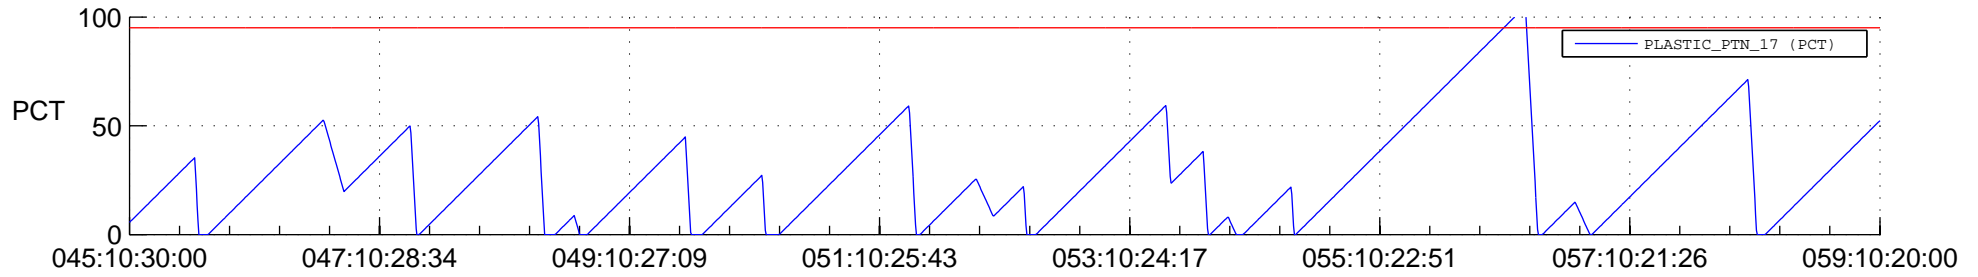

STEREO AHEAD SSR PCT Full Prediction

SWAVES_Percent_Full_Prediction

IMPACT_Percent_Full_Prediction

PLASTIC_Percent_Full_Prediction

Spacecraft_DownLink_Rate