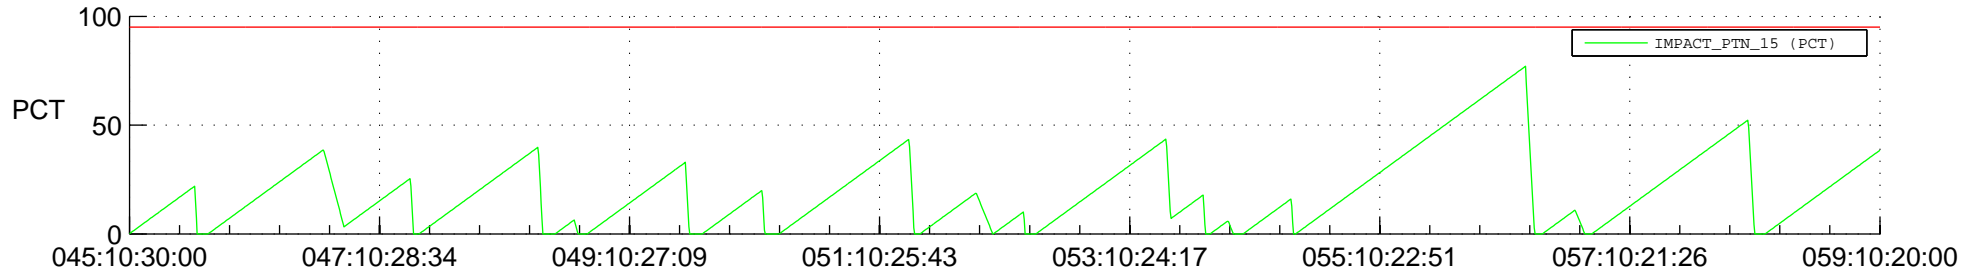

STEREO AHEAD SSR PCT Full Prediction

SWAVES_Percent_Full_Prediction

IMPACT_Percent_Full_Prediction

PLASTIC_Percent_Full_Prediction

Spacecraft_DownLink_Rate