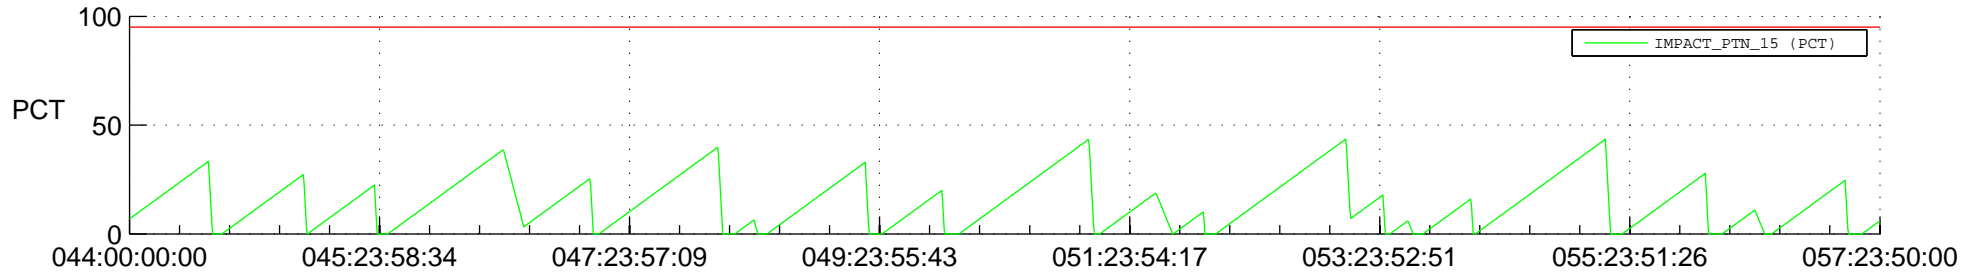

STEREO AHEAD SSR PCT Full Prediction

SWAVES_Percent_Full_Prediction

IMPACT_Percent_Full_Prediction

PLASTIC_Percent_Full_Prediction

Spacecraft_DownLink_Rate