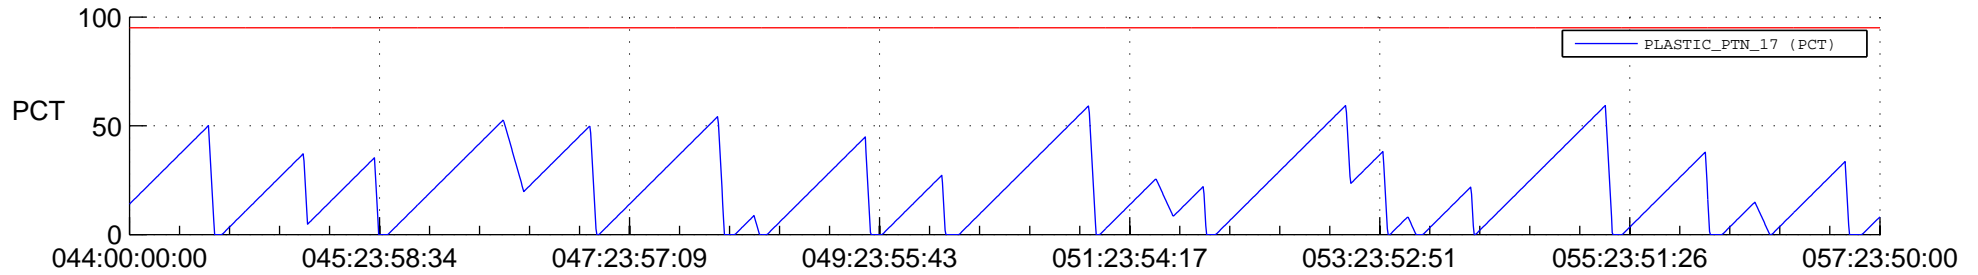

STEREO AHEAD SSR PCT Full Prediction

SWAVES_Percent_Full_Prediction

IMPACT_Percent_Full_Prediction

PLASTIC_Percent_Full_Prediction

Spacecraft_DownLink_Rate