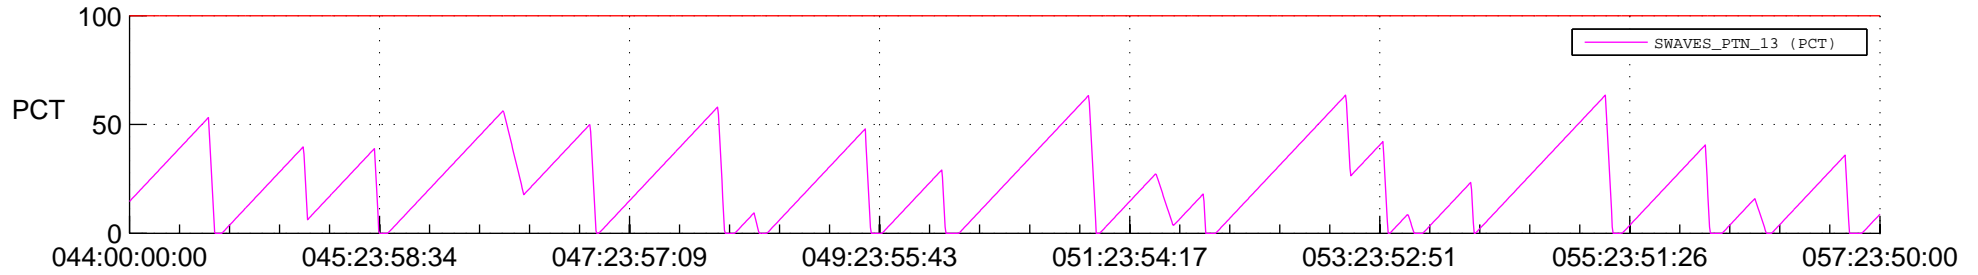

STEREO AHEAD SSR PCT Full Prediction

SWAVES_Percent_Full_Prediction

IMPACT_Percent_Full_Prediction

PLASTIC_Percent_Full_Prediction

Spacecraft_DownLink_Rate