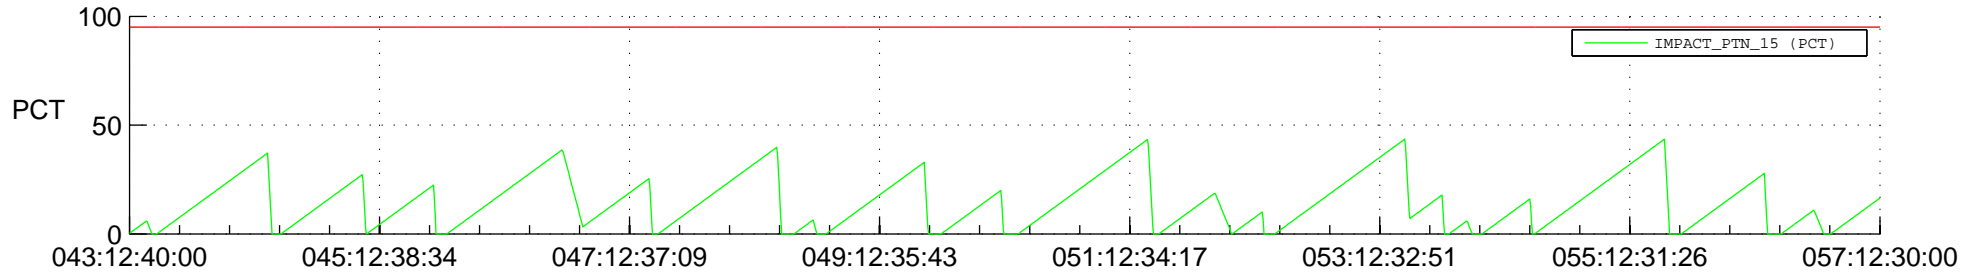

STEREO AHEAD SSR PCT Full Prediction

SWAVES_Percent_Full_Prediction

IMPACT_Percent_Full_Prediction

PLASTIC_Percent_Full_Prediction

Spacecraft_DownLink_Rate

Ground Time (2017:043:12:40:00.000 -2017:057:12:30:00.000)