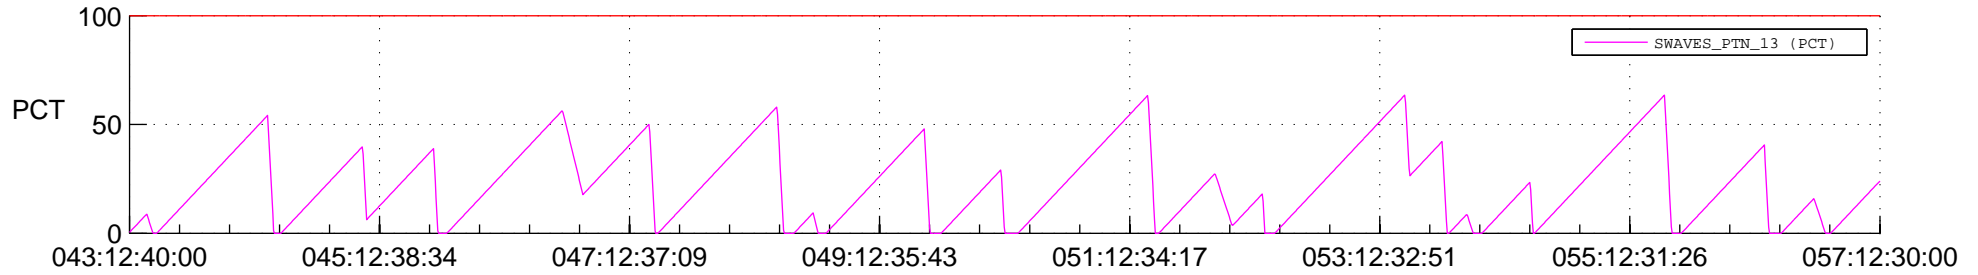

STEREO AHEAD SSR PCT Full Prediction

SWAVES_Percent_Full_Prediction

IMPACT_Percent_Full_Prediction

PLASTIC_Percent_Full_Prediction

Spacecraft_DownLink_Rate

Ground Time (2017:043:12:40:00.000 -2017:057:12:30:00.000)