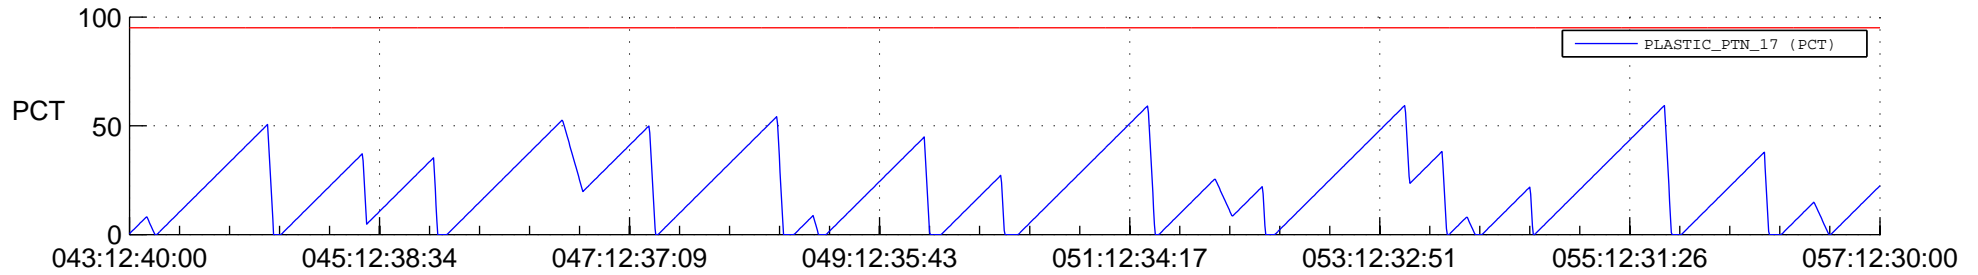

STEREO AHEAD SSR PCT Full Prediction

SWAVES_Percent_Full_Prediction

IMPACT_Percent_Full_Prediction

PLASTIC_Percent_Full_Prediction

Spacecraft_DownLink_Rate

Ground Time (2017:043:12:40:00.000 -2017:057:12:30:00.000)