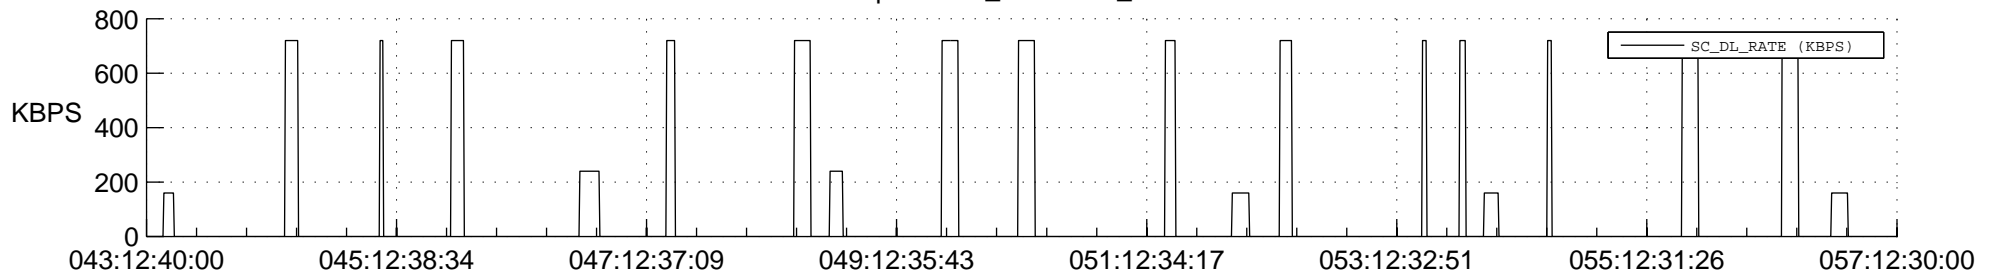

STEREO AHEAD SSR PCT Full Prediction

SWAVES_Percent_Full_Prediction

IMPACT_Percent_Full_Prediction

PLASTIC_Percent_Full_Prediction

Spacecraft_DownLink_Rate

Ground Time (2017:043:12:40:00.000 -2017:057:12:30:00.000)