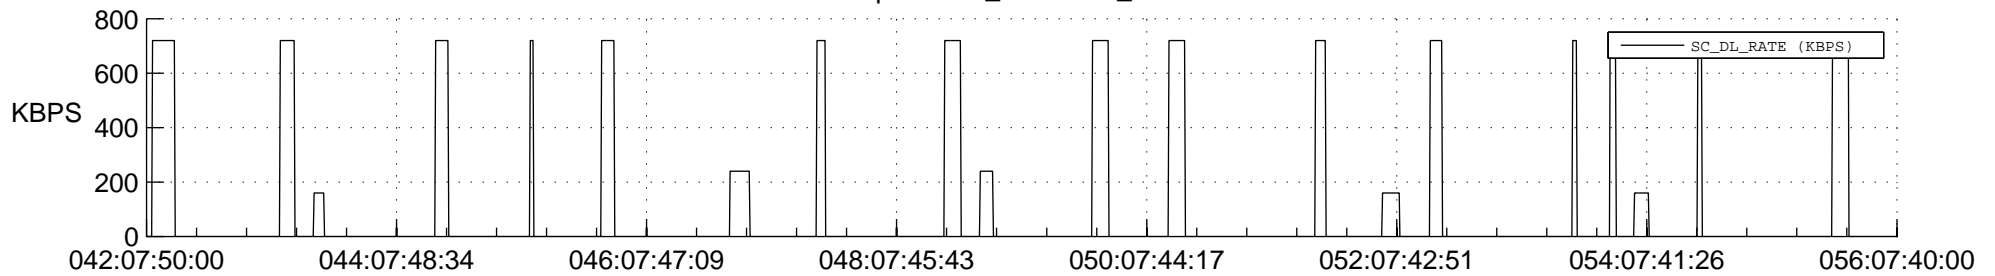

STEREO AHEAD SSR PCT Full Prediction

SWAVES_Percent_Full_Prediction

IMPACT_Percent_Full_Prediction

PLASTIC_Percent_Full_Prediction

Spacecraft_DownLink_Rate

Ground Time (2017:042:07:50:00.000 -2017:056:07:40:00.000)