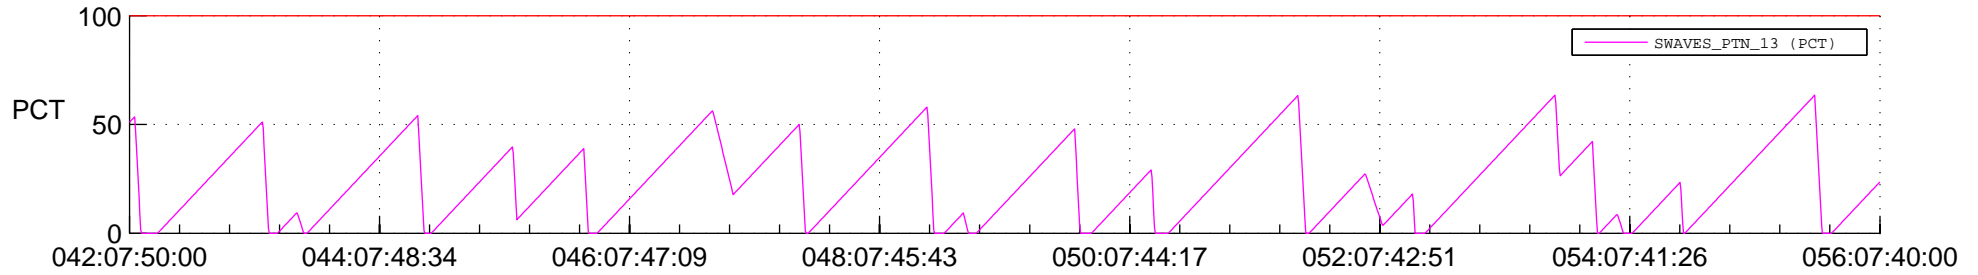

STEREO AHEAD SSR PCT Full Prediction

SWAVES_Percent_Full_Prediction

IMPACT_Percent_Full_Prediction

PLASTIC_Percent_Full_Prediction

Spacecraft_DownLink_Rate

Ground Time (2017:042:07:50:00.000 -2017:056:07:40:00.000)