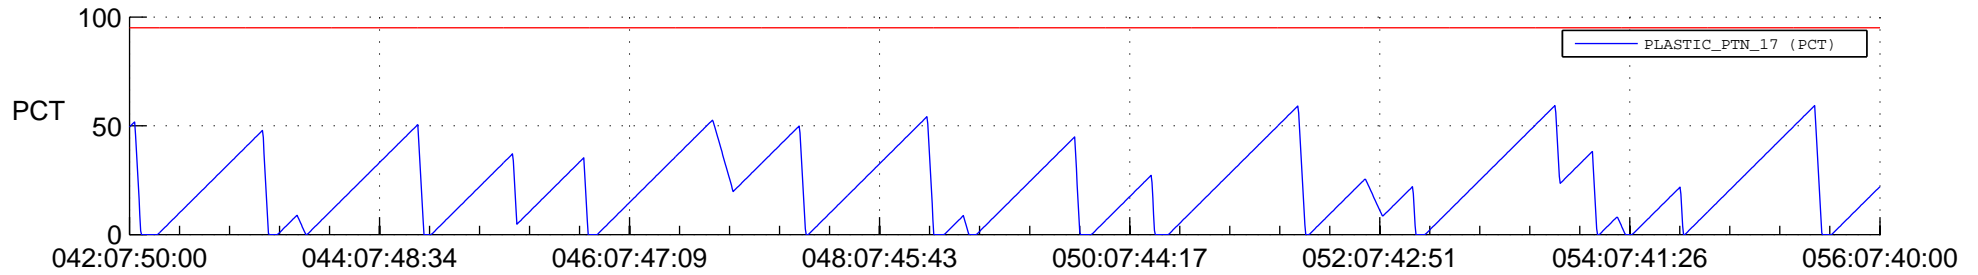

STEREO AHEAD SSR PCT Full Prediction

SWAVES_Percent_Full_Prediction

IMPACT_Percent_Full_Prediction

PLASTIC_Percent_Full_Prediction

Spacecraft_DownLink_Rate

Ground Time (2017:042:07:50:00.000 -2017:056:07:40:00.000)