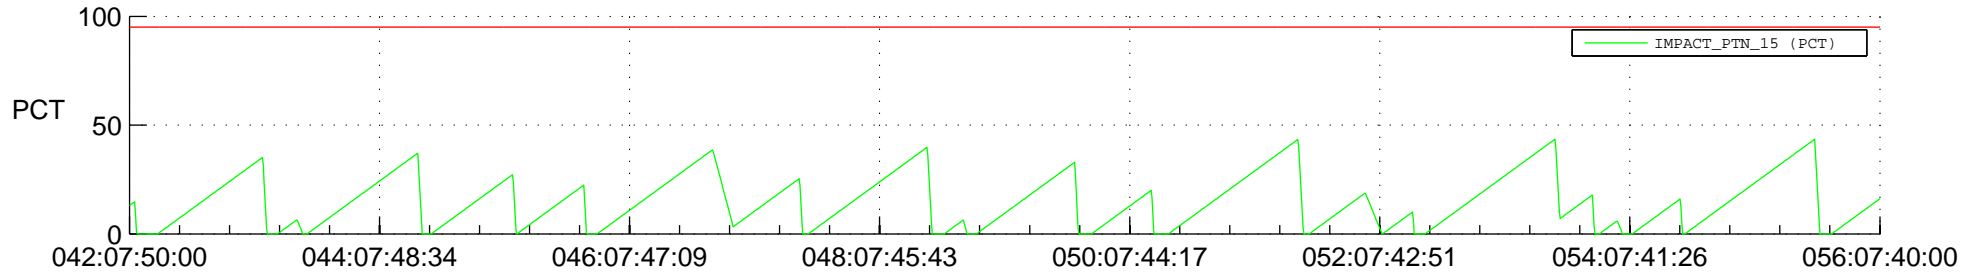

STEREO AHEAD SSR PCT Full Prediction

SWAVES_Percent_Full_Prediction

IMPACT_Percent_Full_Prediction

PLASTIC_Percent_Full_Prediction

Spacecraft_DownLink_Rate

Ground Time (2017:042:07:50:00.000 -2017:056:07:40:00.000)