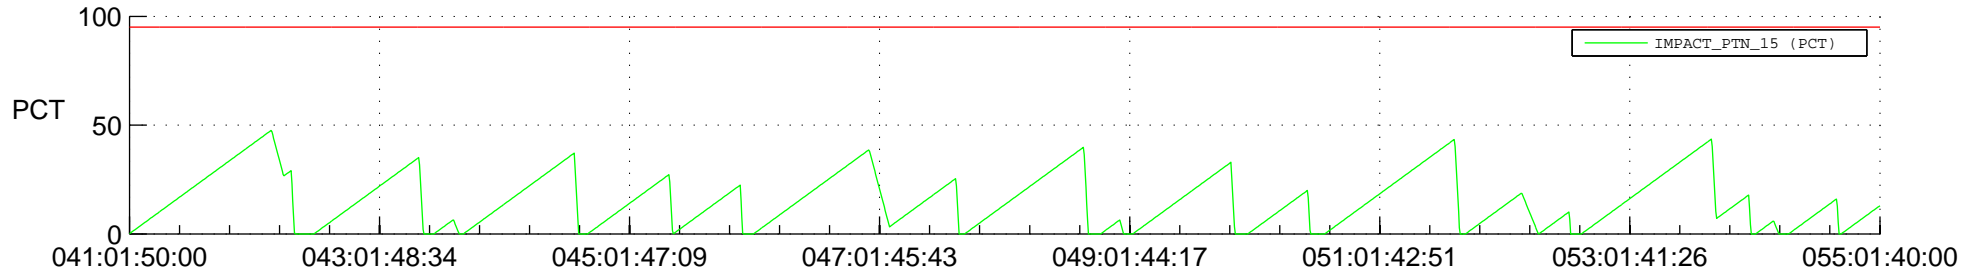

IMPACT_Percent_Full_Prediction