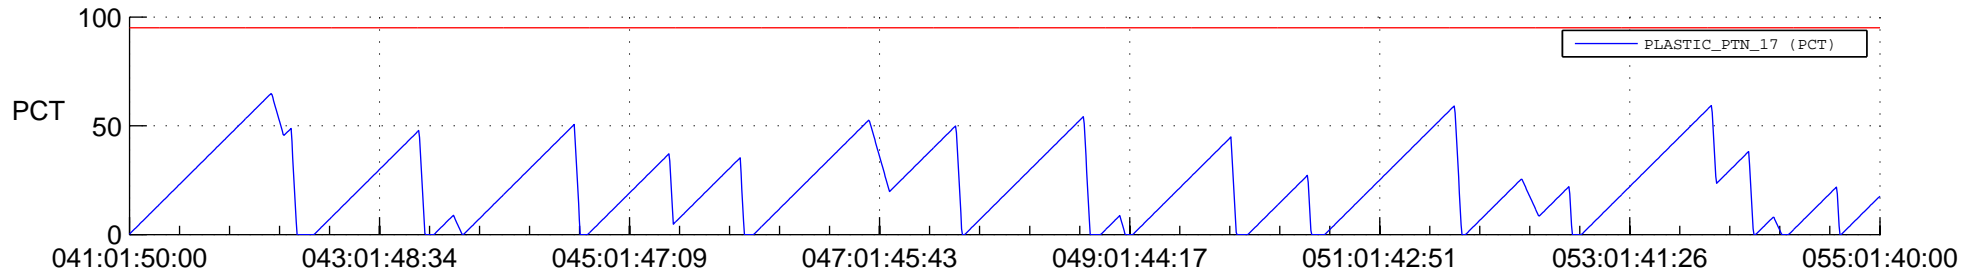

## SWAVES\_Percent\_Full\_Prediction

## Spacecraft\_DownLink\_Rate

Ground Time (2017:041:01:50:00.000 -2017:055:01:40:00.000)