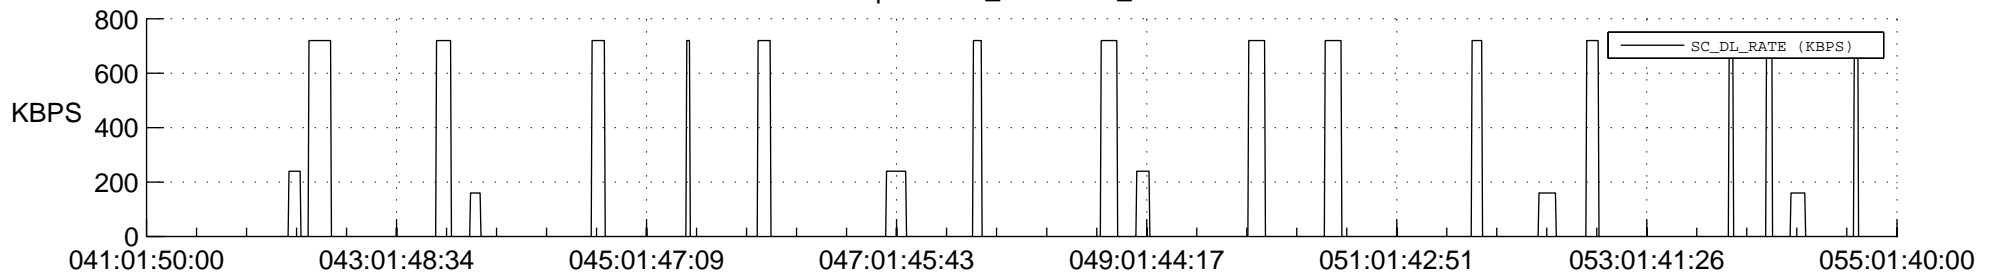

## Spacecraft\_DownLink\_Rate

Ground Time (2017:041:01:50:00.000 -2017:055:01:40:00.000)