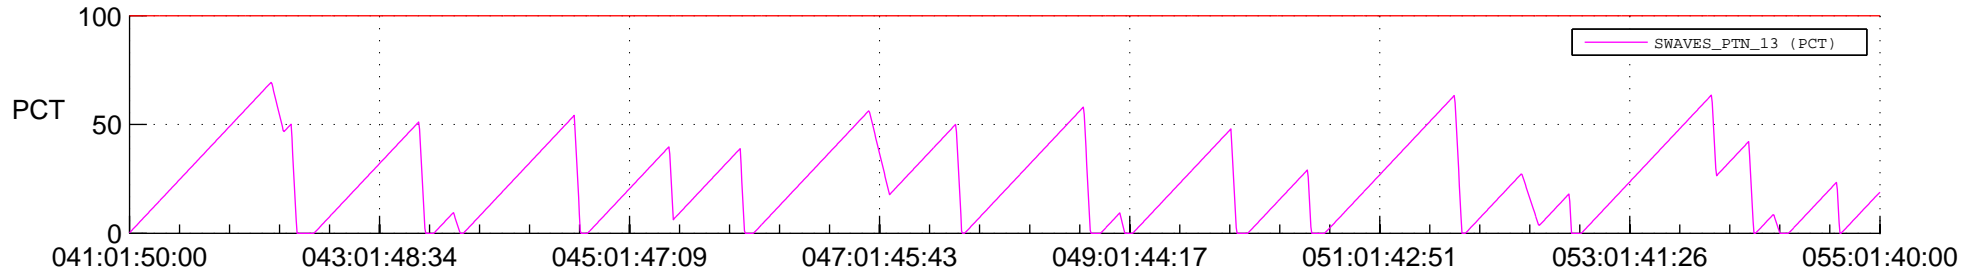

## SWAVES\_Percent\_Full\_Prediction

## Spacecraft\_DownLink\_Rate

Ground Time (2017:041:01:50:00.000 -2017:055:01:40:00.000)