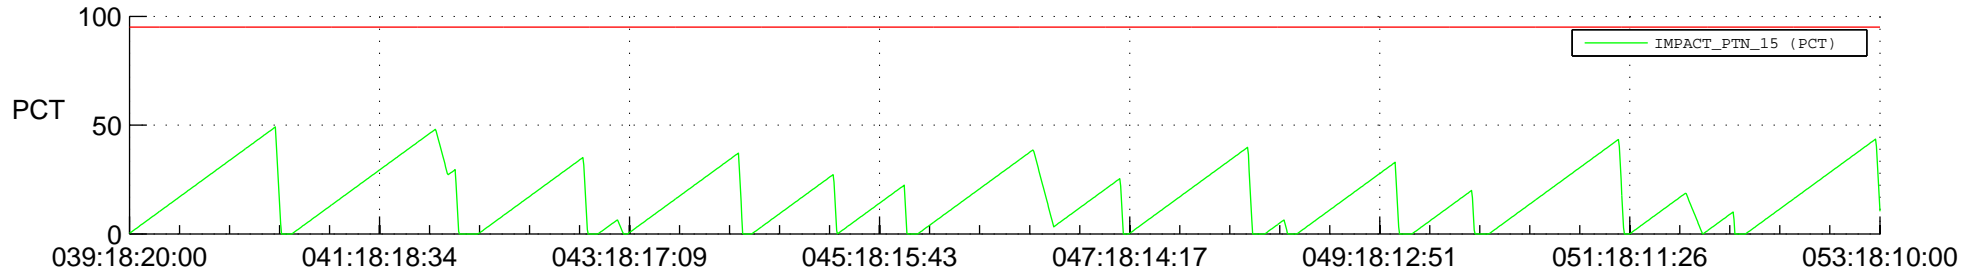

STEREO AHEAD SSR PCT Full Prediction

SWAVES_Percent_Full_Prediction

IMPACT_Percent_Full_Prediction

PLASTIC_Percent_Full_Prediction

Spacecraft_DownLink_Rate