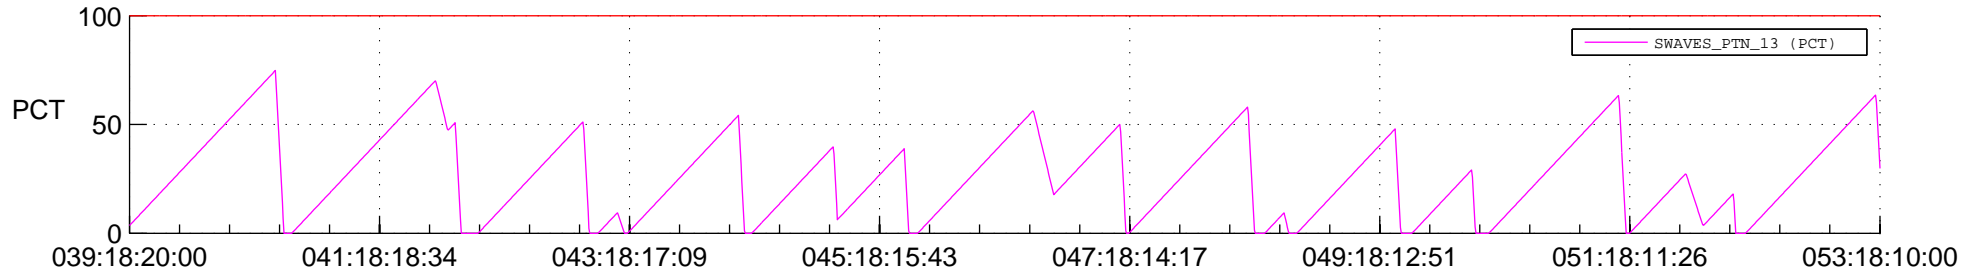

STEREO AHEAD SSR PCT Full Prediction

SWAVES_Percent_Full_Prediction

IMPACT_Percent_Full_Prediction

PLASTIC_Percent_Full_Prediction

Spacecraft_DownLink_Rate