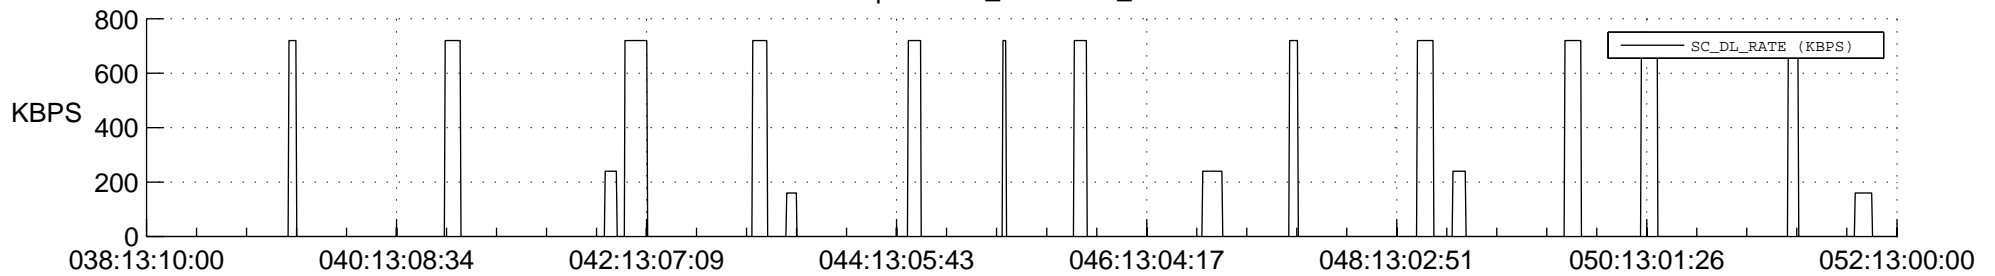

STEREO AHEAD SSR PCT Full Prediction

SWAVES_Percent_Full_Prediction

IMPACT_Percent_Full_Prediction

PLASTIC_Percent_Full_Prediction

Spacecraft_DownLink_Rate

Ground Time (2017:038:13:10:00.000 -2017:052:13:00:00.000)