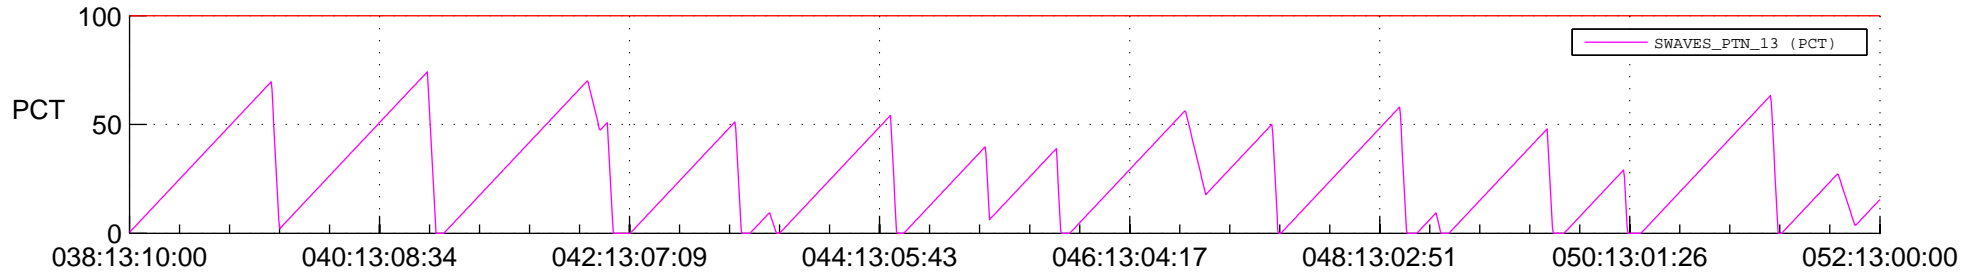

STEREO AHEAD SSR PCT Full Prediction

SWAVES_Percent_Full_Prediction

IMPACT_Percent_Full_Prediction

PLASTIC_Percent_Full_Prediction

Spacecraft_DownLink_Rate

Ground Time (2017:038:13:10:00.000 -2017:052:13:00:00.000)