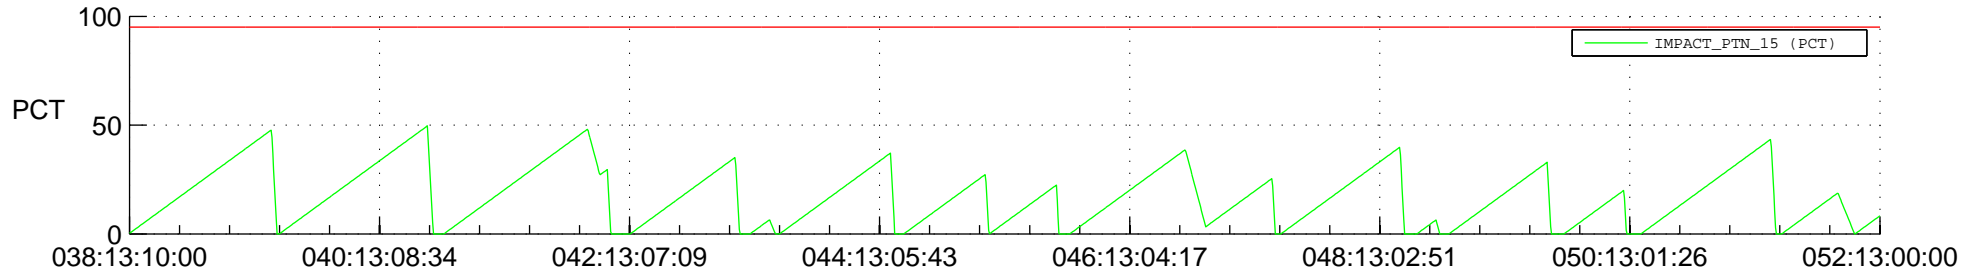

STEREO AHEAD SSR PCT Full Prediction

SWAVES_Percent_Full_Prediction

IMPACT_Percent_Full_Prediction

PLASTIC_Percent_Full_Prediction

Spacecraft_DownLink_Rate

Ground Time (2017:038:13:10:00.000 -2017:052:13:00:00.000)