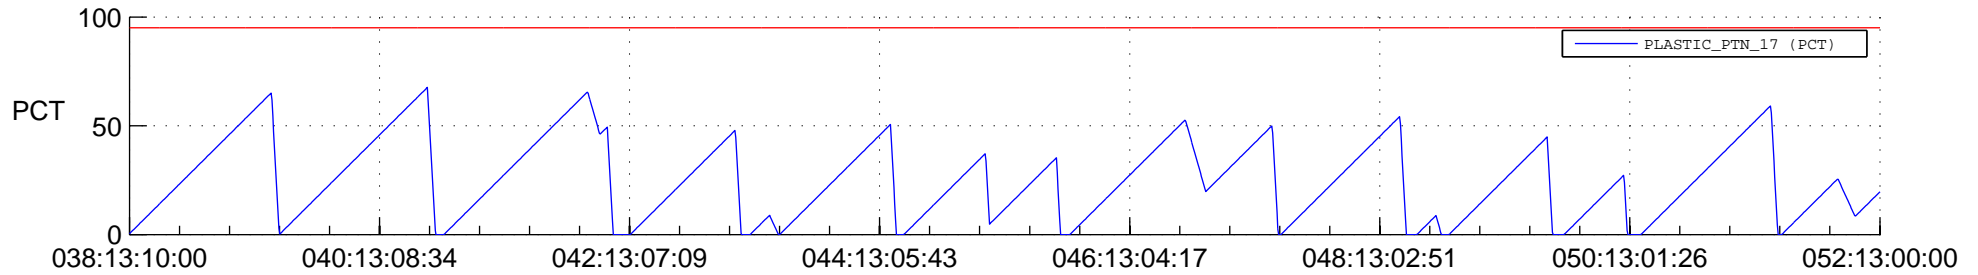

STEREO AHEAD SSR PCT Full Prediction

SWAVES_Percent_Full_Prediction

IMPACT_Percent_Full_Prediction

PLASTIC_Percent_Full_Prediction

Spacecraft_DownLink_Rate

Ground Time (2017:038:13:10:00.000 -2017:052:13:00:00.000)