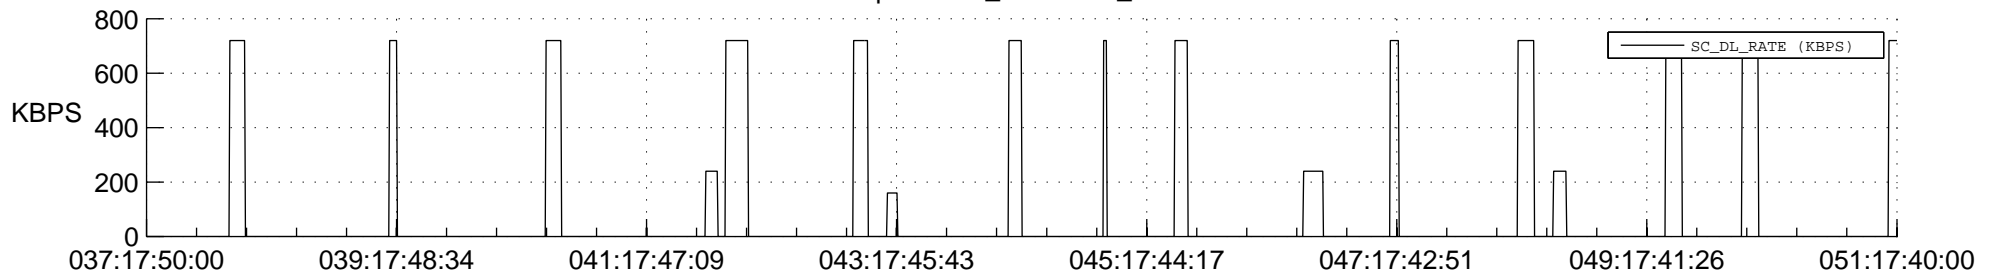

STEREO AHEAD SSR PCT Full Prediction

SWAVES_Percent_Full_Prediction

IMPACT_Percent_Full_Prediction

PLASTIC_Percent_Full_Prediction

Spacecraft_DownLink_Rate

Ground Time (2017:037:17:50:00.000 -2017:051:17:40:00.000)