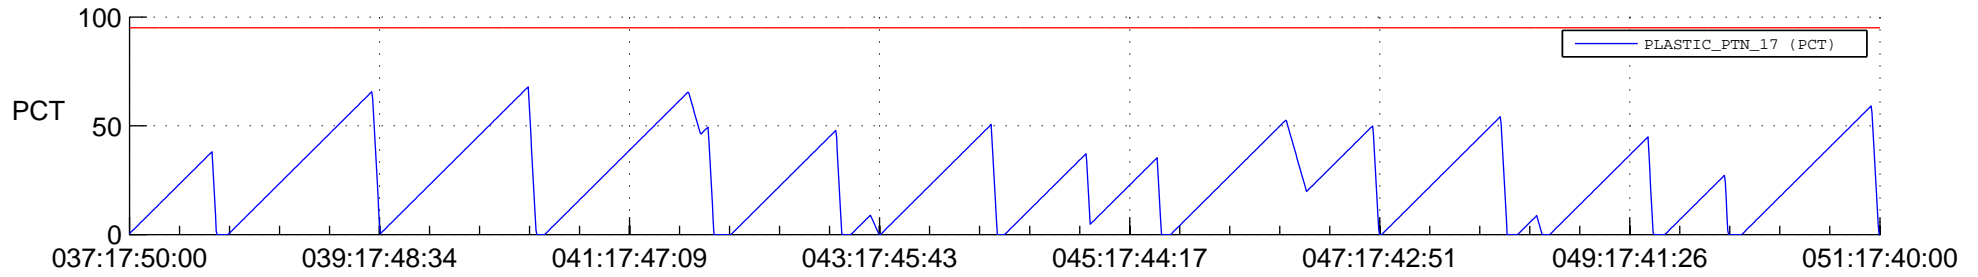

STEREO AHEAD SSR PCT Full Prediction

SWAVES_Percent_Full_Prediction

IMPACT_Percent_Full_Prediction

PLASTIC_Percent_Full_Prediction

Spacecraft_DownLink_Rate

Ground Time (2017:037:17:50:00.000 -2017:051:17:40:00.000)