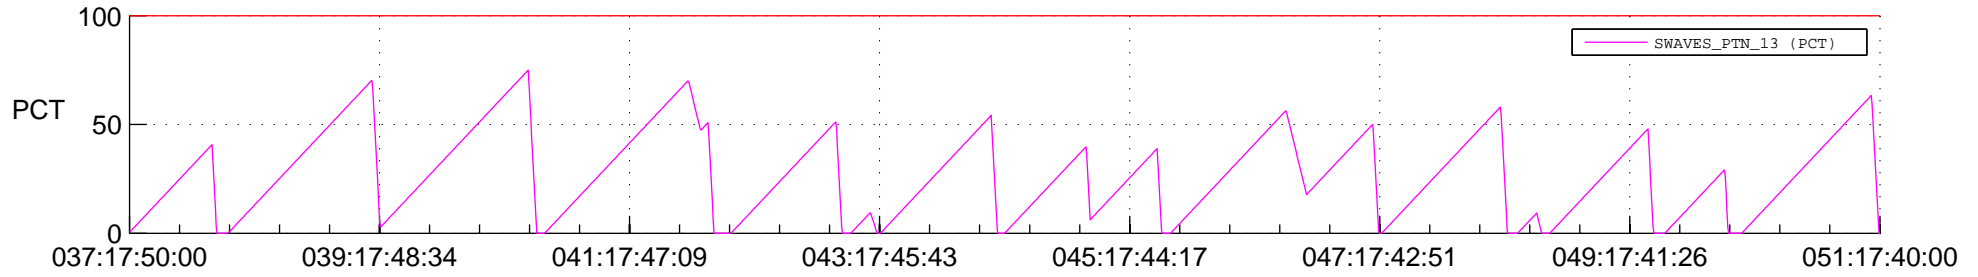

STEREO AHEAD SSR PCT Full Prediction

SWAVES_Percent_Full_Prediction

IMPACT_Percent_Full_Prediction

PLASTIC_Percent_Full_Prediction

Spacecraft_DownLink_Rate

Ground Time (2017:037:17:50:00.000 -2017:051:17:40:00.000)