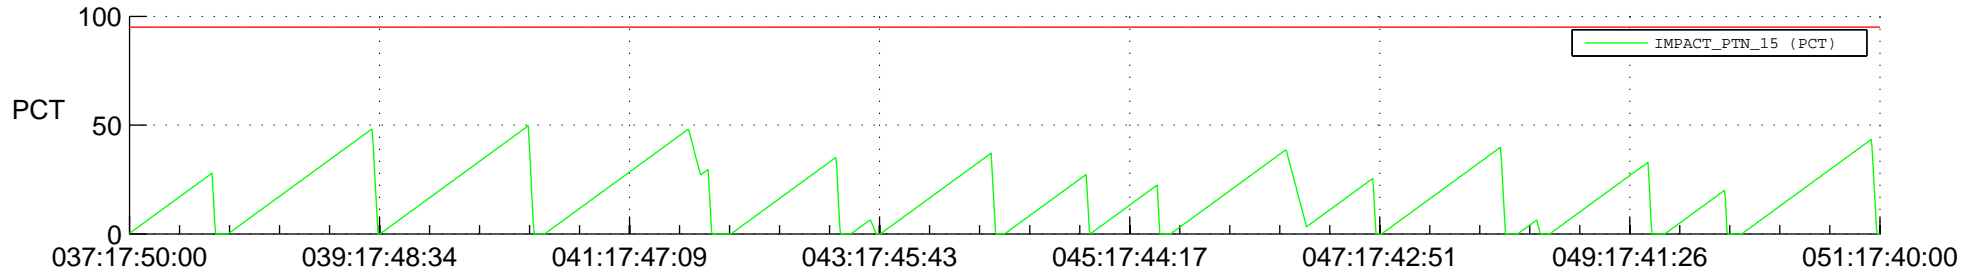

STEREO AHEAD SSR PCT Full Prediction

SWAVES_Percent_Full_Prediction

IMPACT_Percent_Full_Prediction

PLASTIC_Percent_Full_Prediction

Spacecraft_DownLink_Rate

Ground Time (2017:037:17:50:00.000 -2017:051:17:40:00.000)