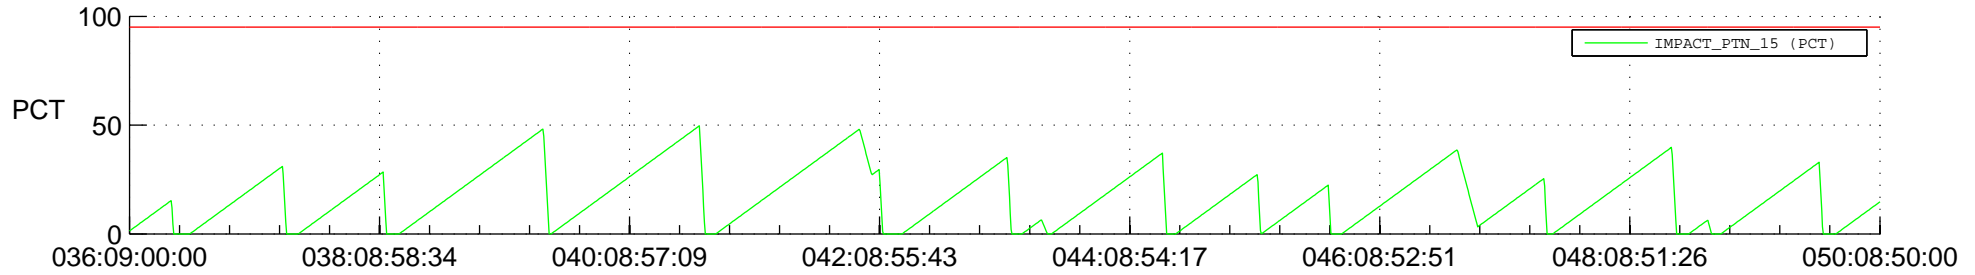

STEREO AHEAD SSR PCT Full Prediction

SWAVES_Percent_Full_Prediction

IMPACT_Percent_Full_Prediction

PLASTIC_Percent_Full_Prediction

Spacecraft_DownLink_Rate

Ground Time (2017:036:09:00:00.000 -2017:050:08:50:00.000)