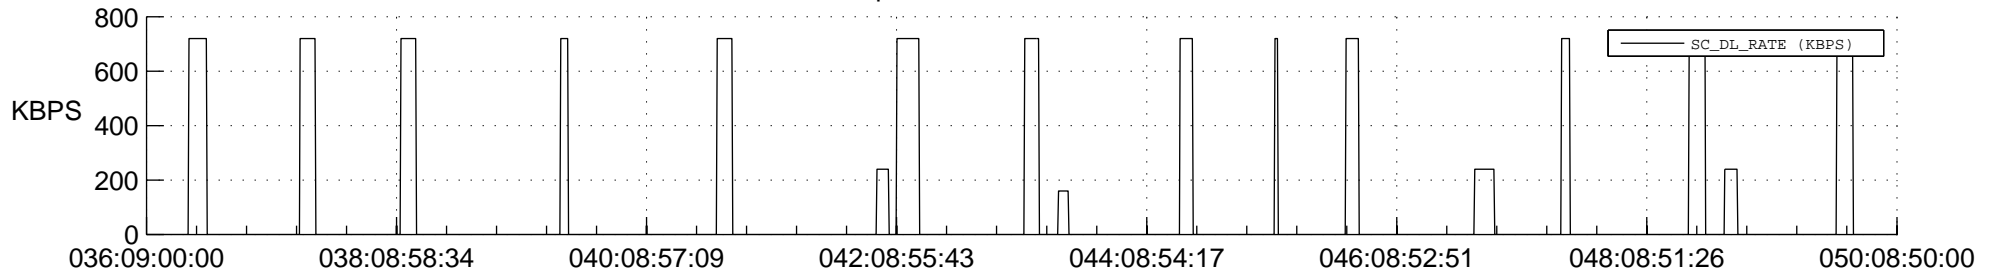

STEREO AHEAD SSR PCT Full Prediction

SWAVES_Percent_Full_Prediction

IMPACT_Percent_Full_Prediction

PLASTIC_Percent_Full_Prediction

Spacecraft_DownLink_Rate

Ground Time (2017:036:09:00:00.000 -2017:050:08:50:00.000)