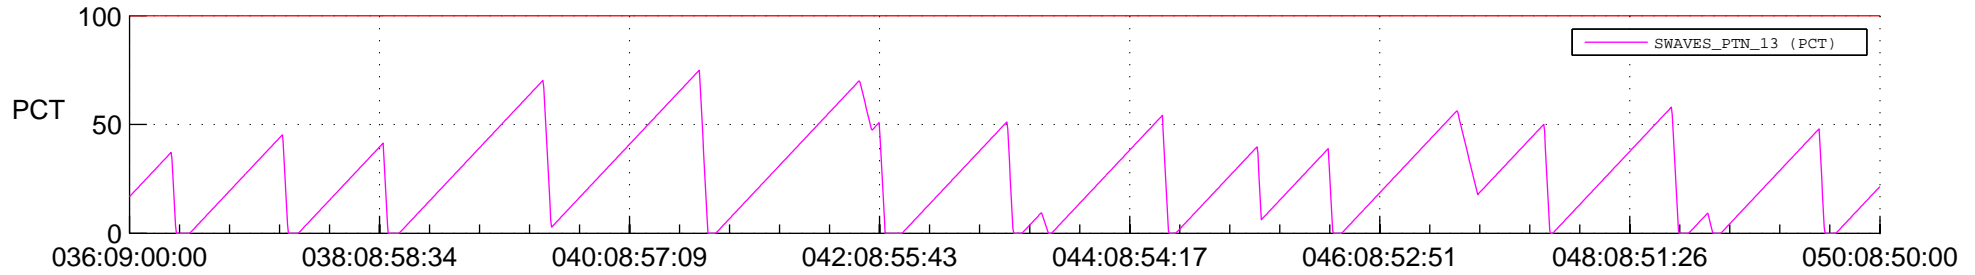

STEREO AHEAD SSR PCT Full Prediction

SWAVES_Percent_Full_Prediction

IMPACT_Percent_Full_Prediction

PLASTIC_Percent_Full_Prediction

Spacecraft_DownLink_Rate

Ground Time (2017:036:09:00:00.000 -2017:050:08:50:00.000)