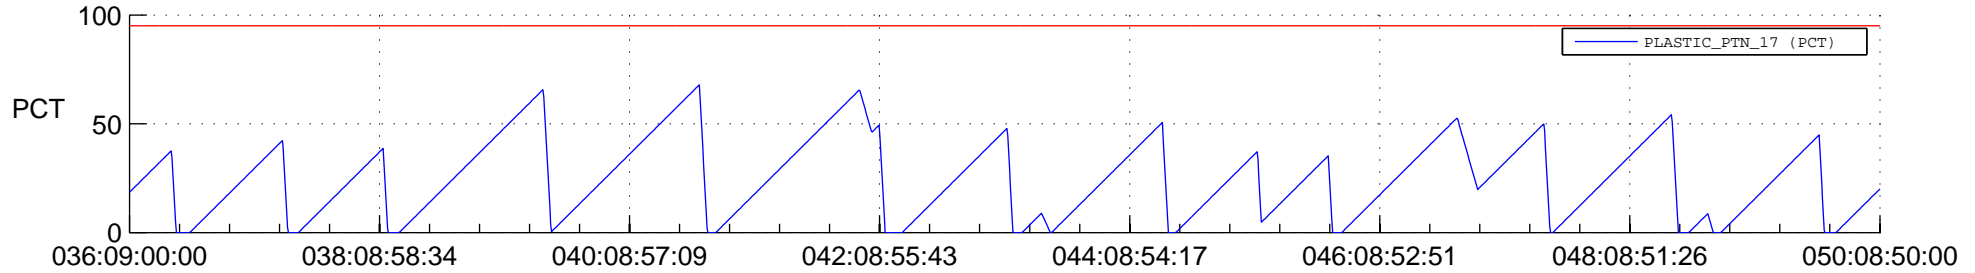

STEREO AHEAD SSR PCT Full Prediction

SWAVES_Percent_Full_Prediction

IMPACT_Percent_Full_Prediction

PLASTIC_Percent_Full_Prediction

Spacecraft_DownLink_Rate

Ground Time (2017:036:09:00:00.000 -2017:050:08:50:00.000)