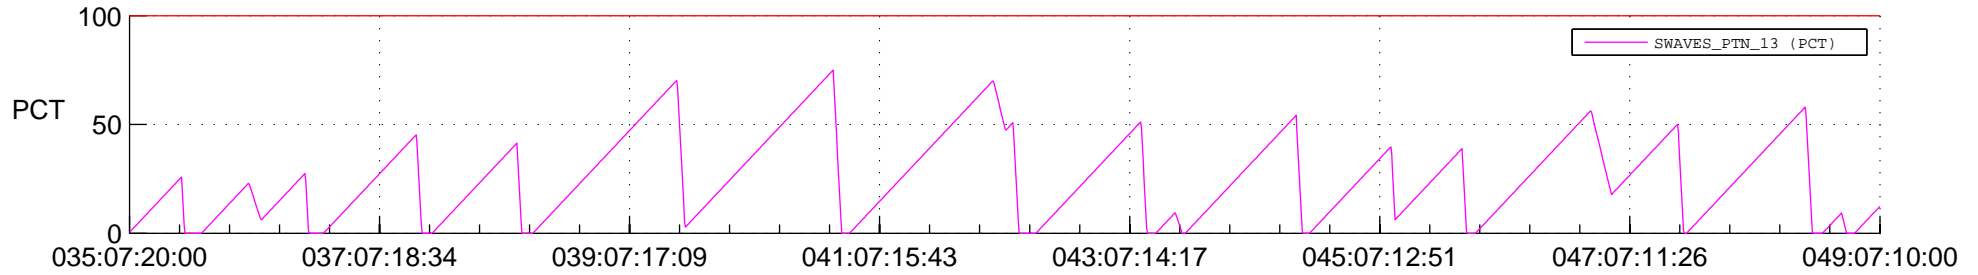

STEREO AHEAD SSR PCT Full Prediction

SWAVES_Percent_Full_Prediction

IMPACT_Percent_Full_Prediction

PLASTIC_Percent_Full_Prediction

Spacecraft_DownLink_Rate