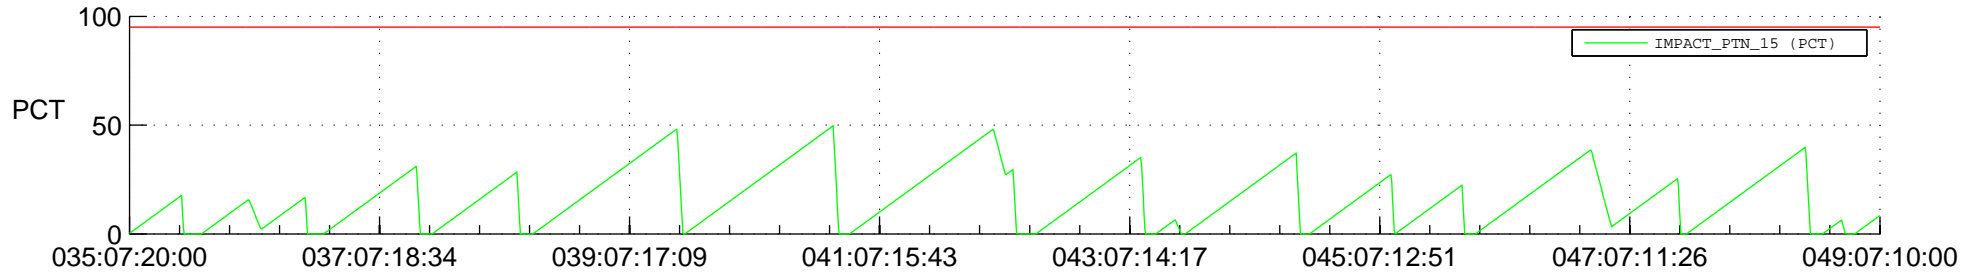

STEREO AHEAD SSR PCT Full Prediction

SWAVES_Percent_Full_Prediction

IMPACT_Percent_Full_Prediction

PLASTIC_Percent_Full_Prediction

Spacecraft_DownLink_Rate