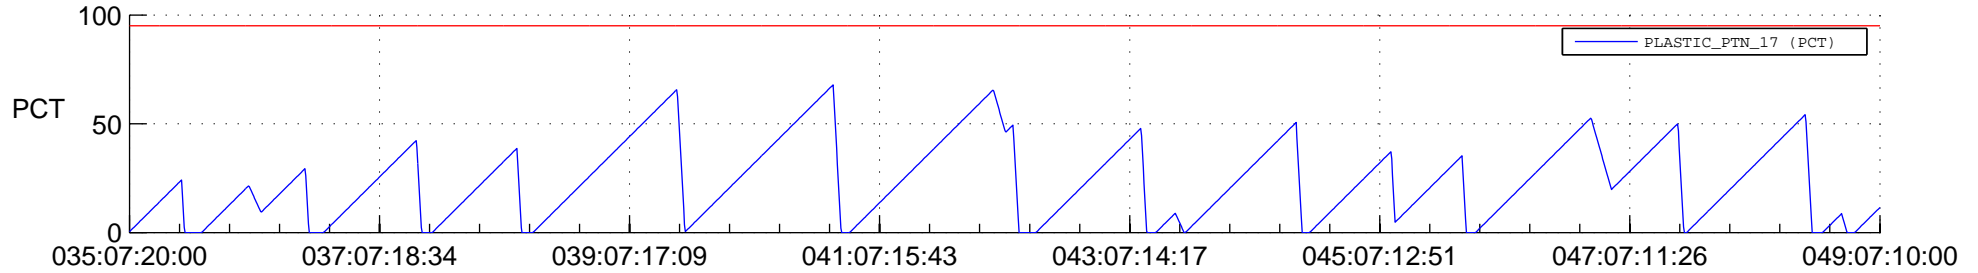

STEREO AHEAD SSR PCT Full Prediction

SWAVES_Percent_Full_Prediction

IMPACT_Percent_Full_Prediction

PLASTIC_Percent_Full_Prediction

Spacecraft_DownLink_Rate