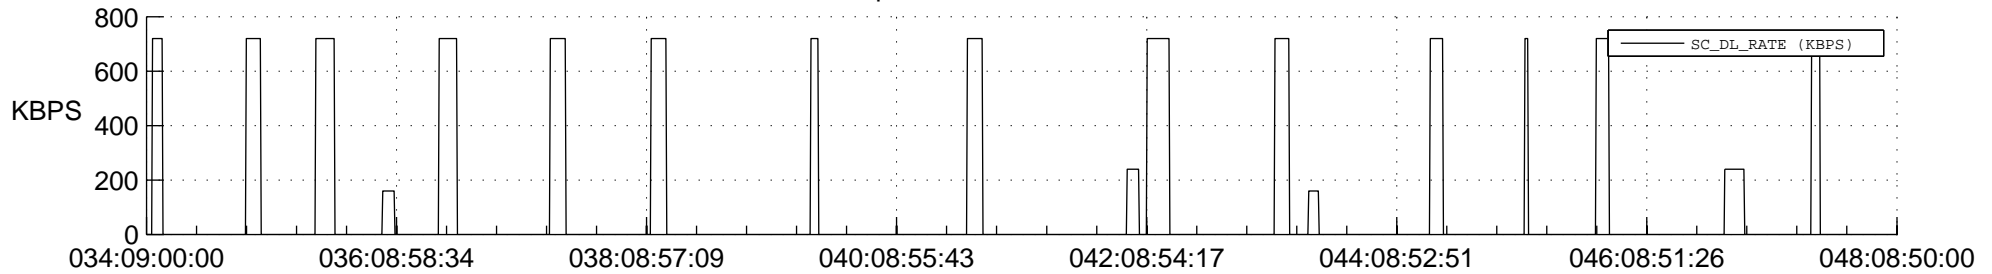

## Spacecraft\_DownLink\_Rate

Ground Time (2017:034:09:00:00.000 -2017:048:08:50:00.000)