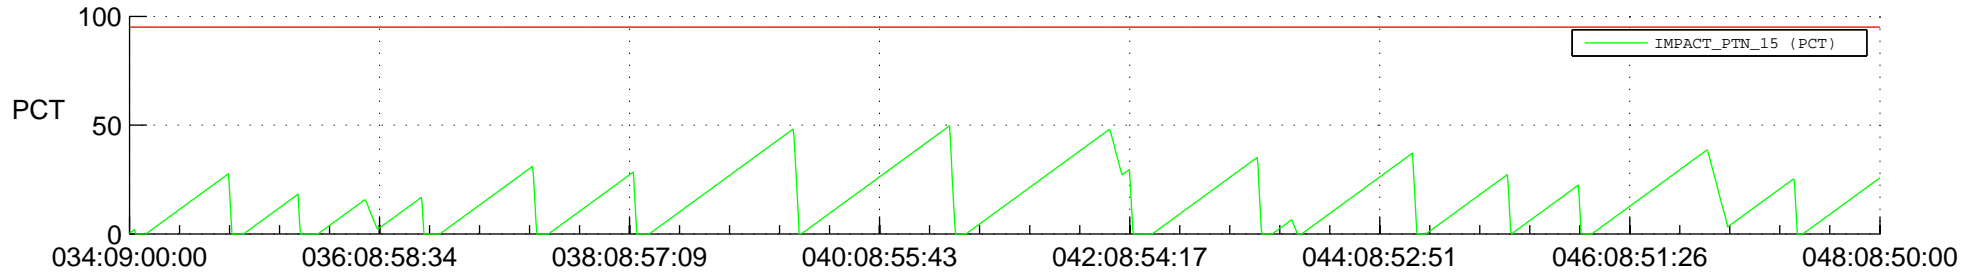

IMPACT_Percent_Full_Prediction