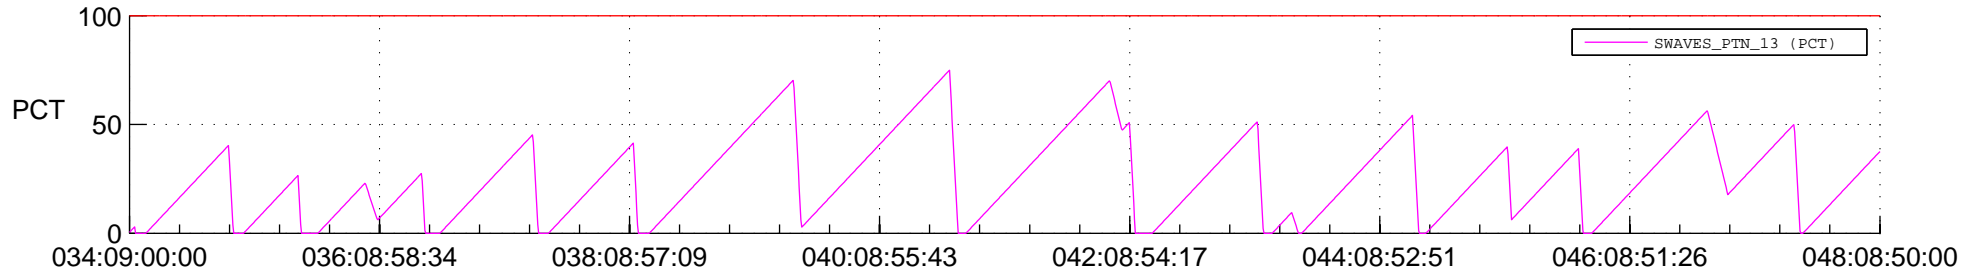

## SWAVES\_Percent\_Full\_Prediction

## Spacecraft\_DownLink\_Rate

Ground Time (2017:034:09:00:00.000 -2017:048:08:50:00.000)