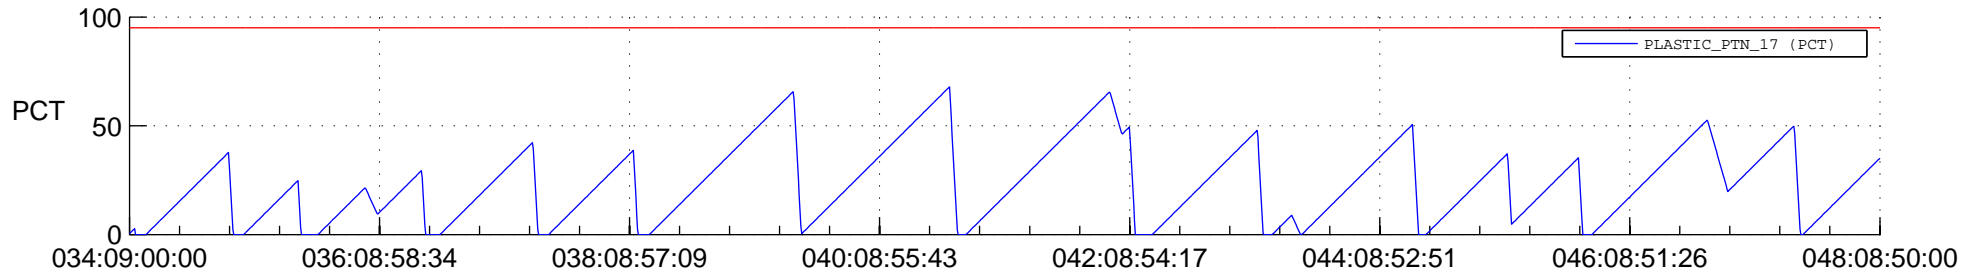

# STEREO AHEAD SSR PCT Full Prediction

## SWAVES\_Percent\_Full\_Prediction

## Spacecraft\_DownLink\_Rate

Ground Time (2017:034:09:00:00.000 -2017:048:08:50:00.000)