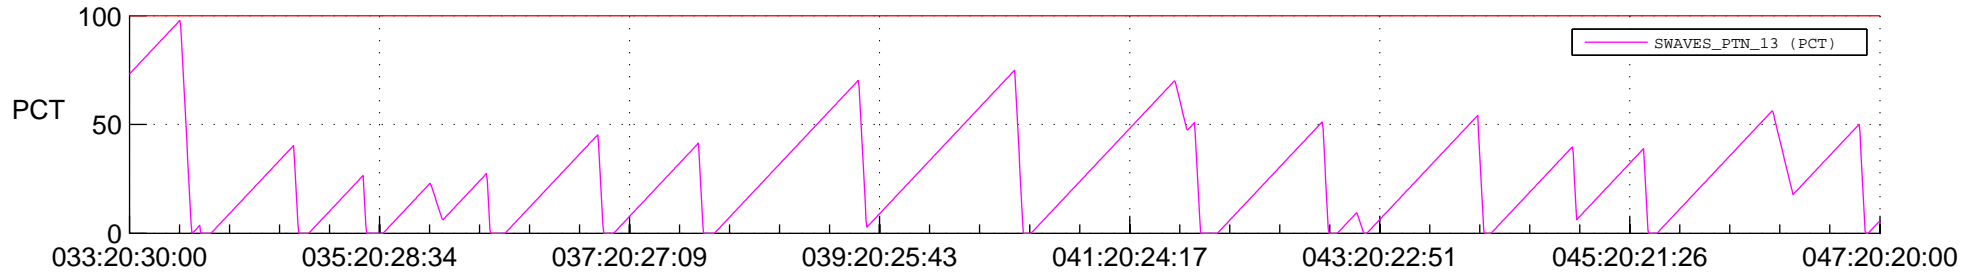

STEREO AHEAD SSR PCT Full Prediction

SWAVES_Percent_Full_Prediction

IMPACT_Percent_Full_Prediction

PLASTIC_Percent_Full_Prediction

Spacecraft_DownLink_Rate

Ground Time (2017:033:20:30:00.000 -2017:047:20:20:00.000)