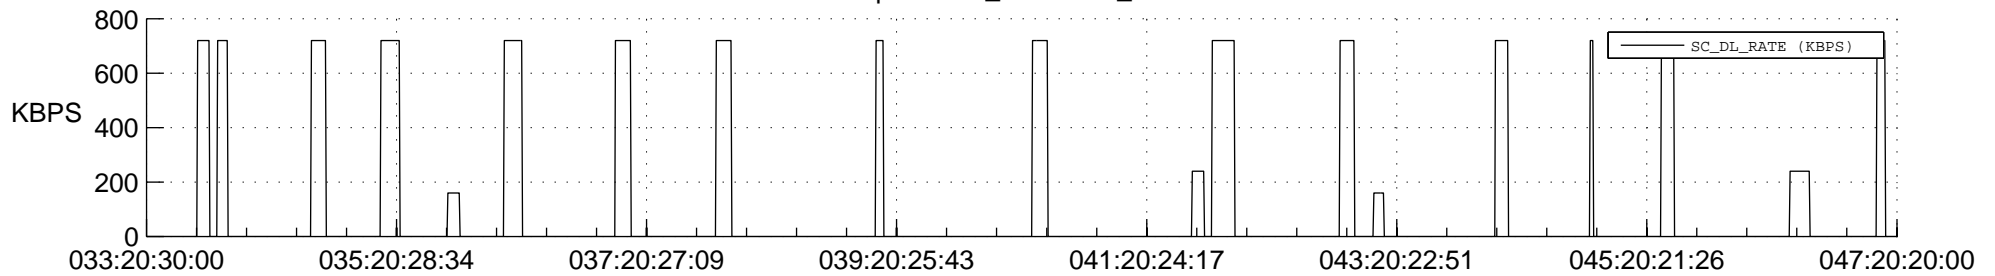

STEREO AHEAD SSR PCT Full Prediction

SWAVES_Percent_Full_Prediction

IMPACT_Percent_Full_Prediction

PLASTIC_Percent_Full_Prediction

Spacecraft_DownLink_Rate

Ground Time (2017:033:20:30:00.000 -2017:047:20:20:00.000)