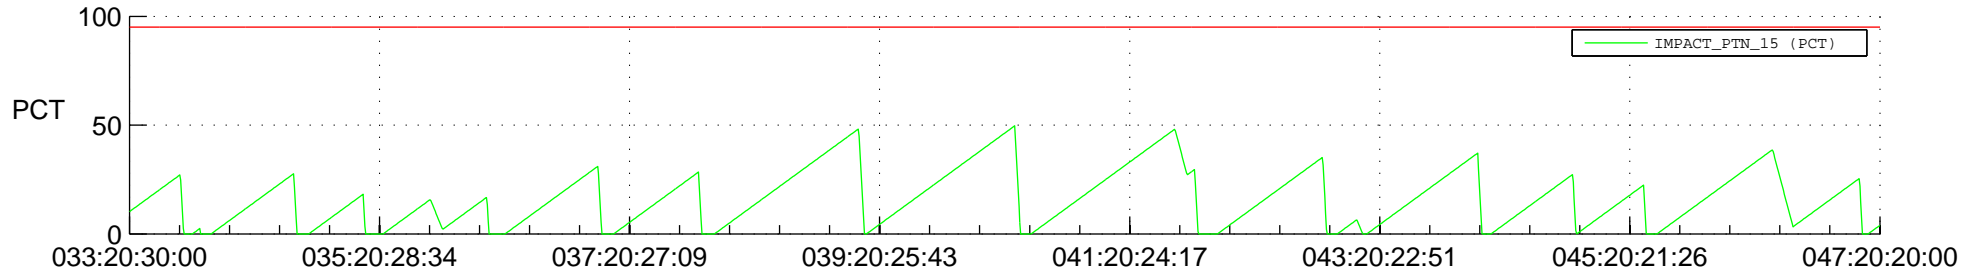

STEREO AHEAD SSR PCT Full Prediction

SWAVES_Percent_Full_Prediction

IMPACT_Percent_Full_Prediction

PLASTIC_Percent_Full_Prediction

Spacecraft_DownLink_Rate

Ground Time (2017:033:20:30:00.000 -2017:047:20:20:00.000)