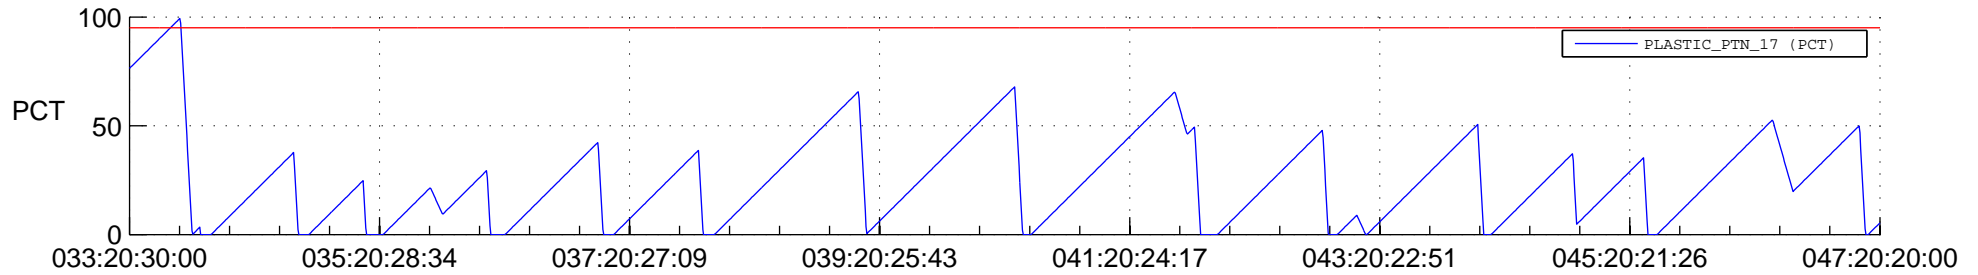

STEREO AHEAD SSR PCT Full Prediction

SWAVES_Percent_Full_Prediction

IMPACT_Percent_Full_Prediction

PLASTIC_Percent_Full_Prediction

Spacecraft_DownLink_Rate

Ground Time (2017:033:20:30:00.000 -2017:047:20:20:00.000)