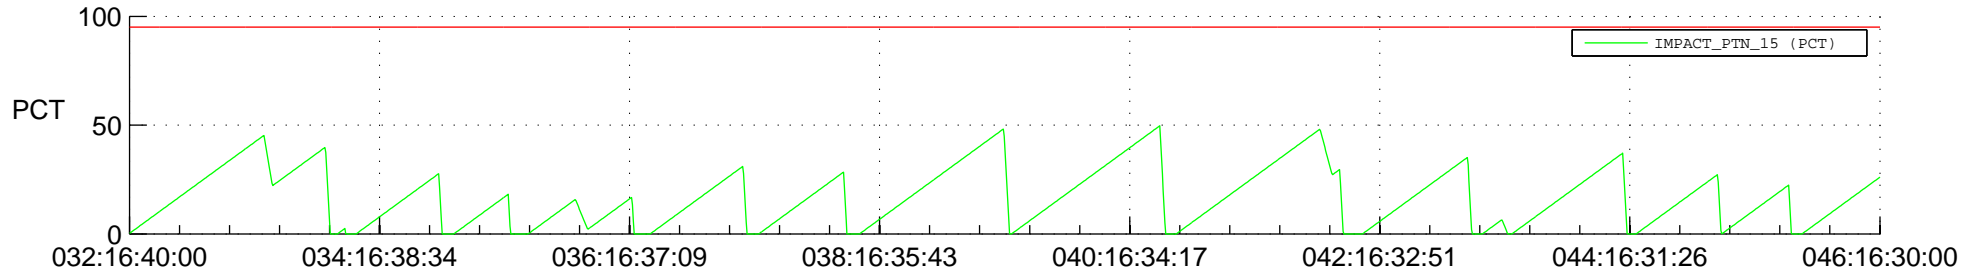

STEREO AHEAD SSR PCT Full Prediction

SWAVES_Percent_Full_Prediction

IMPACT_Percent_Full_Prediction

PLASTIC_Percent_Full_Prediction

Spacecraft_DownLink_Rate