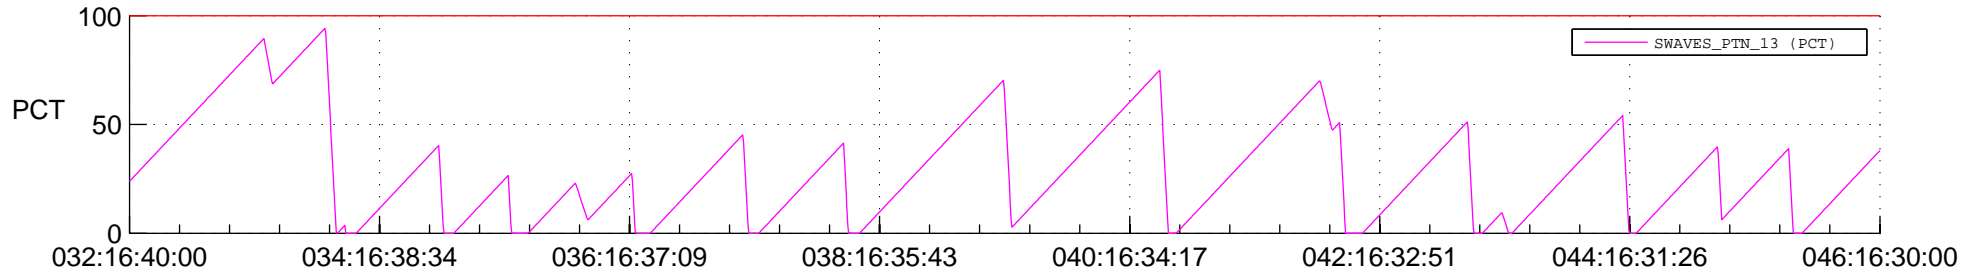

STEREO AHEAD SSR PCT Full Prediction

SWAVES_Percent_Full_Prediction

IMPACT_Percent_Full_Prediction

PLASTIC_Percent_Full_Prediction

Spacecraft_DownLink_Rate