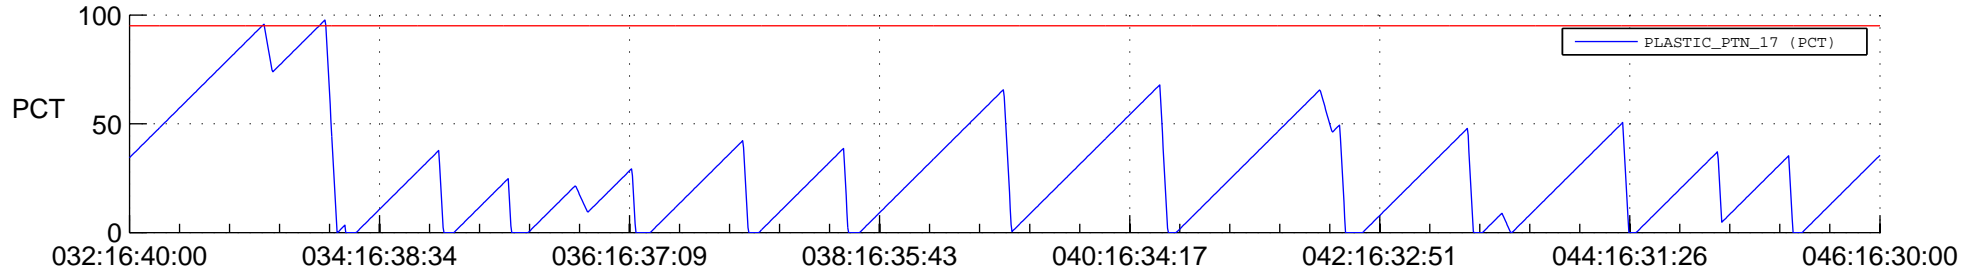

STEREO AHEAD SSR PCT Full Prediction

SWAVES_Percent_Full_Prediction

IMPACT_Percent_Full_Prediction

PLASTIC_Percent_Full_Prediction

Spacecraft_DownLink_Rate