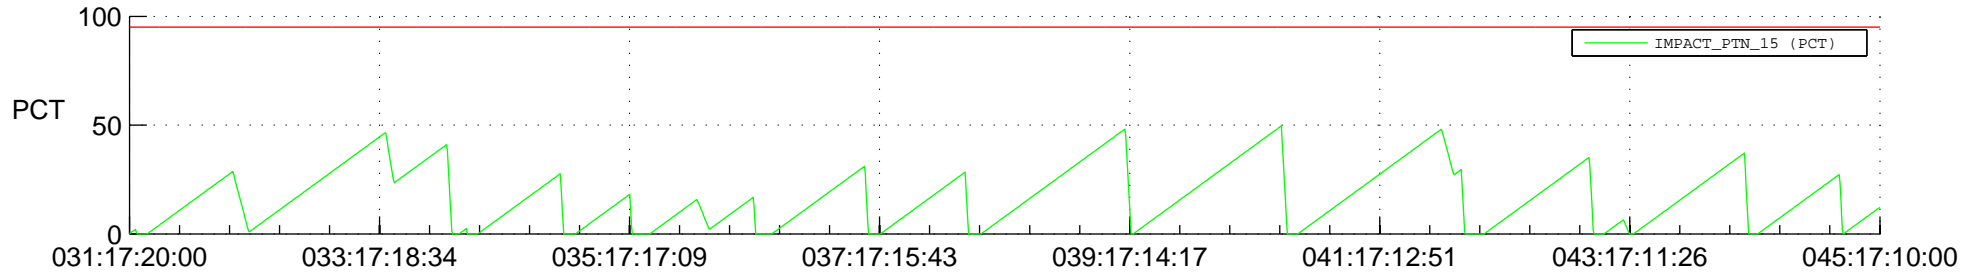

STEREO AHEAD SSR PCT Full Prediction

SWAVES_Percent_Full_Prediction

IMPACT_Percent_Full_Prediction

PLASTIC_Percent_Full_Prediction

Spacecraft_DownLink_Rate