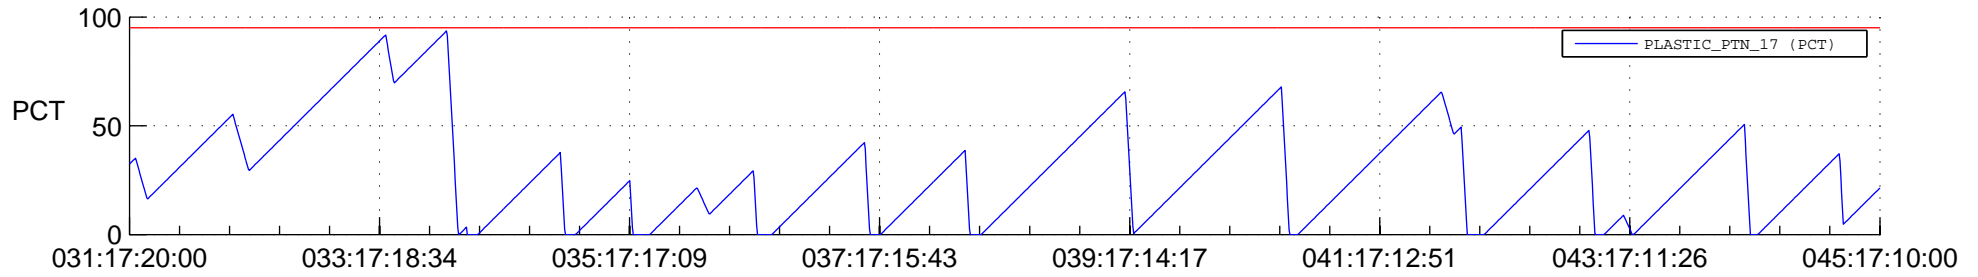

STEREO AHEAD SSR PCT Full Prediction

SWAVES_Percent_Full_Prediction

IMPACT_Percent_Full_Prediction

PLASTIC_Percent_Full_Prediction

Spacecraft_DownLink_Rate