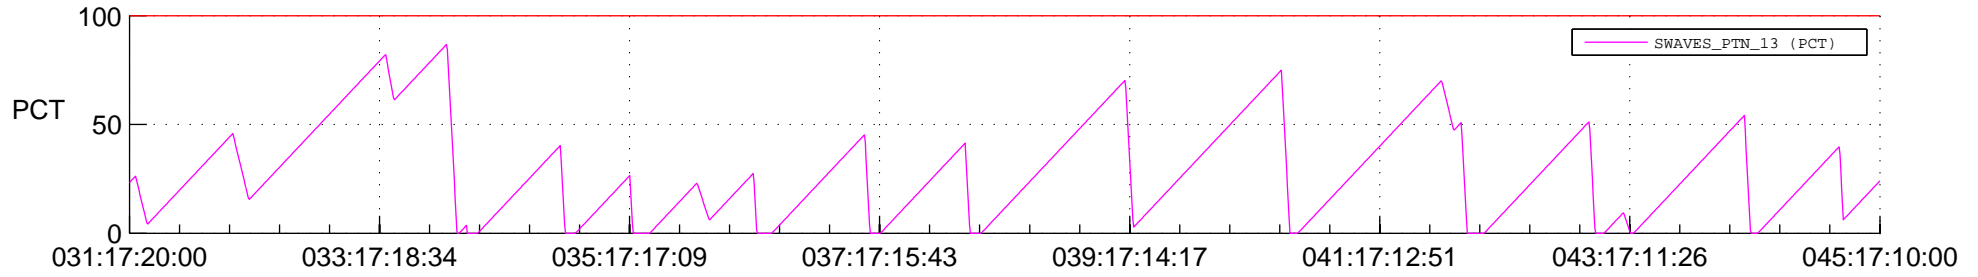

STEREO AHEAD SSR PCT Full Prediction

SWAVES_Percent_Full_Prediction

IMPACT_Percent_Full_Prediction

PLASTIC_Percent_Full_Prediction

Spacecraft_DownLink_Rate