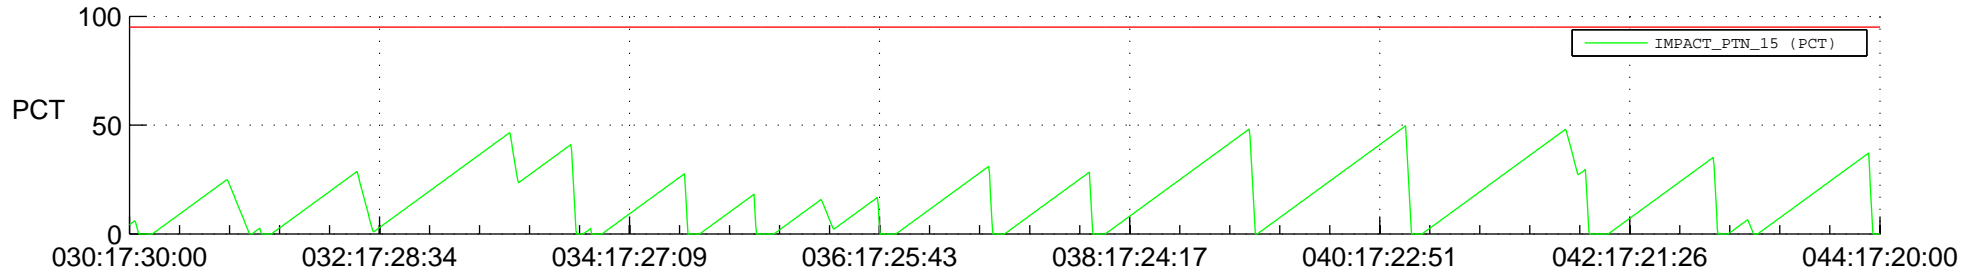

STEREO AHEAD SSR PCT Full Prediction

SWAVES_Percent_Full_Prediction

IMPACT_Percent_Full_Prediction

PLASTIC_Percent_Full_Prediction

Spacecraft_DownLink_Rate