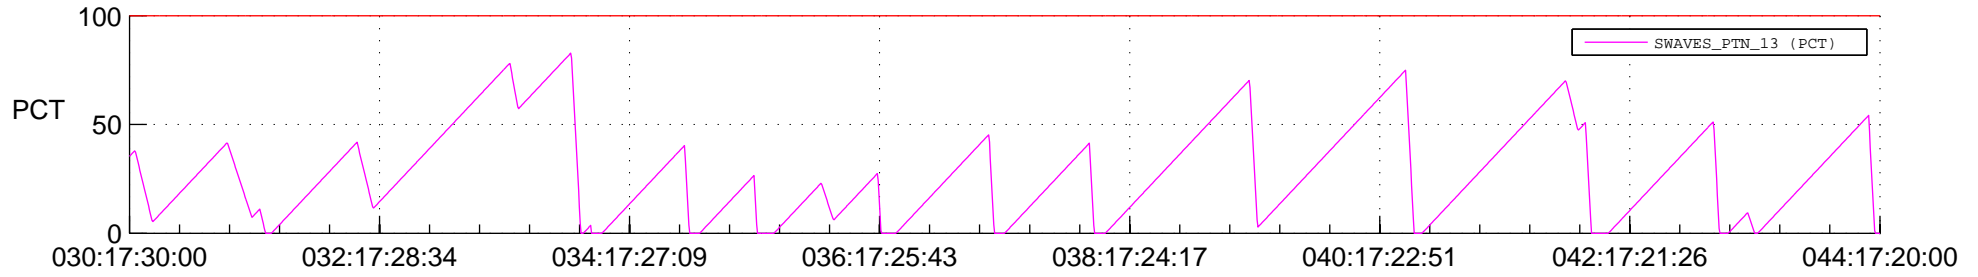

STEREO AHEAD SSR PCT Full Prediction

SWAVES_Percent_Full_Prediction

IMPACT_Percent_Full_Prediction

PLASTIC_Percent_Full_Prediction

Spacecraft_DownLink_Rate