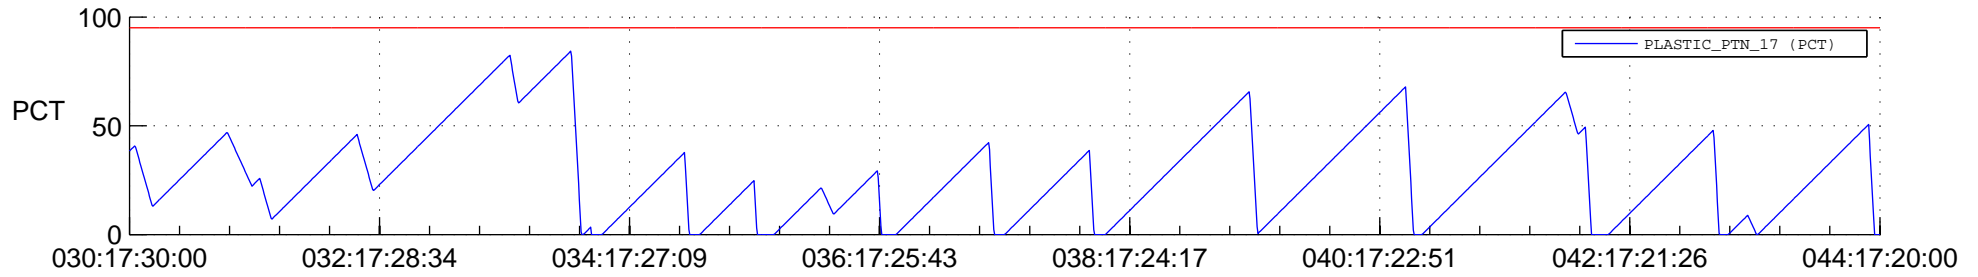

STEREO AHEAD SSR PCT Full Prediction

SWAVES_Percent_Full_Prediction

IMPACT_Percent_Full_Prediction

PLASTIC_Percent_Full_Prediction

Spacecraft_DownLink_Rate