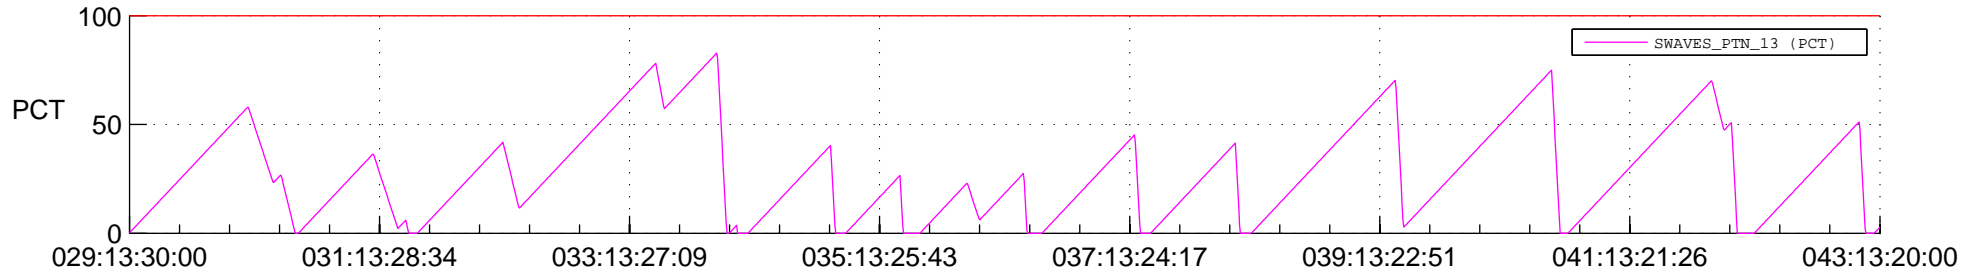

STEREO AHEAD SSR PCT Full Prediction

SWAVES_Percent_Full_Prediction

IMPACT_Percent_Full_Prediction

PLASTIC_Percent_Full_Prediction

Spacecraft_DownLink_Rate

Ground Time (2017:029:13:30:00.000 -2017:043:13:20:00.000)