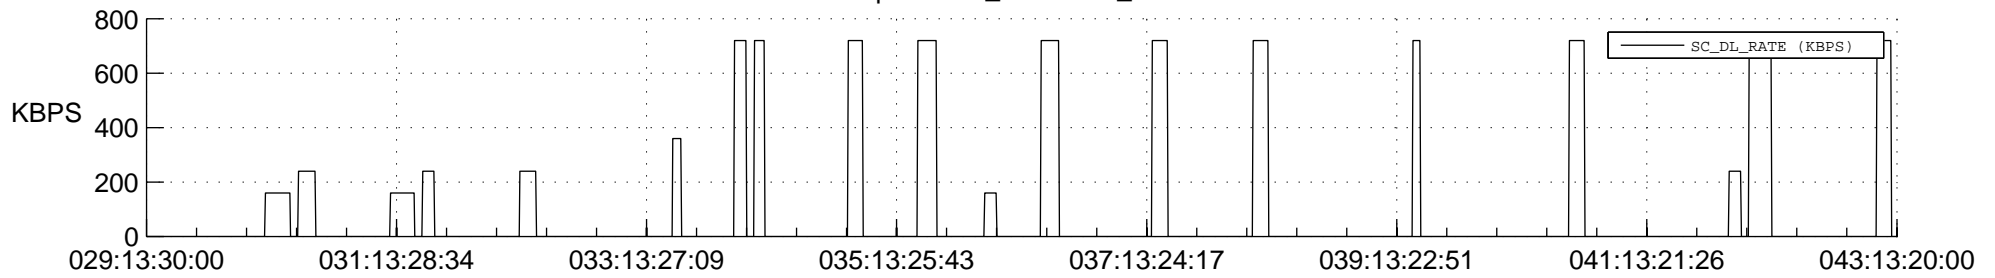

STEREO AHEAD SSR PCT Full Prediction

SWAVES_Percent_Full_Prediction

IMPACT_Percent_Full_Prediction

PLASTIC_Percent_Full_Prediction

Spacecraft_DownLink_Rate

Ground Time (2017:029:13:30:00.000 -2017:043:13:20:00.000)