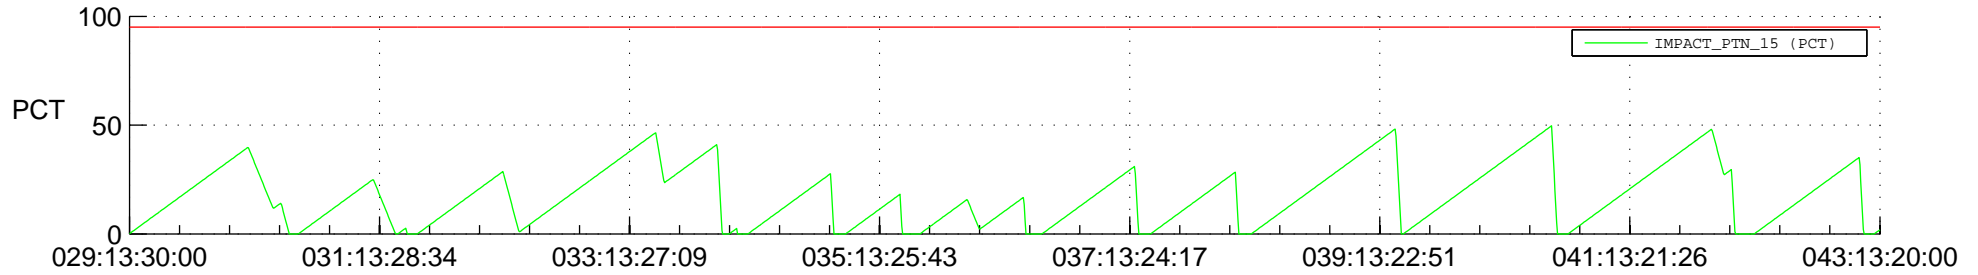

STEREO AHEAD SSR PCT Full Prediction

SWAVES_Percent_Full_Prediction

IMPACT_Percent_Full_Prediction

PLASTIC_Percent_Full_Prediction

Spacecraft_DownLink_Rate

Ground Time (2017:029:13:30:00.000 -2017:043:13:20:00.000)