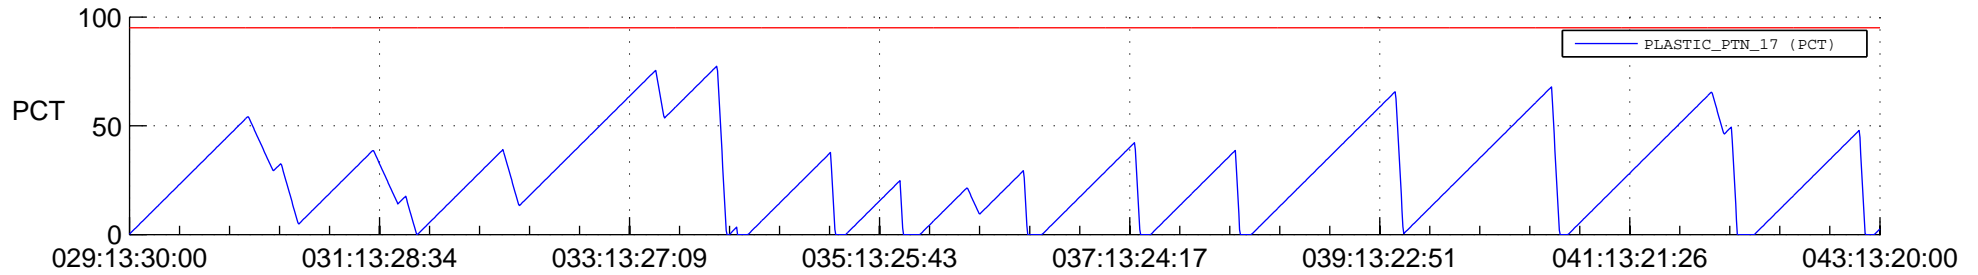

STEREO AHEAD SSR PCT Full Prediction

SWAVES_Percent_Full_Prediction

IMPACT_Percent_Full_Prediction

PLASTIC_Percent_Full_Prediction

Spacecraft_DownLink_Rate

Ground Time (2017:029:13:30:00.000 -2017:043:13:20:00.000)