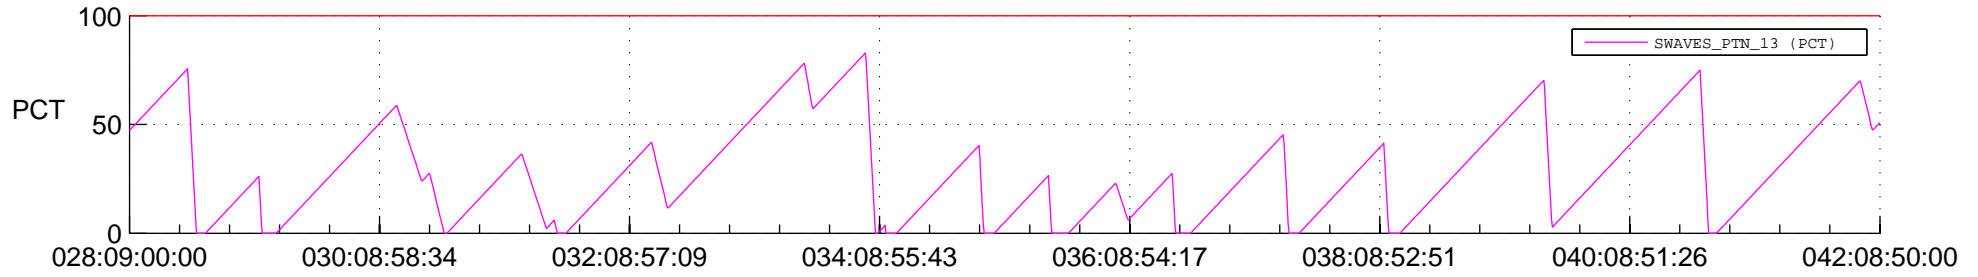

# STEREO AHEAD SSR PCT Full Prediction

## SWAVES\_Percent\_Full\_Prediction