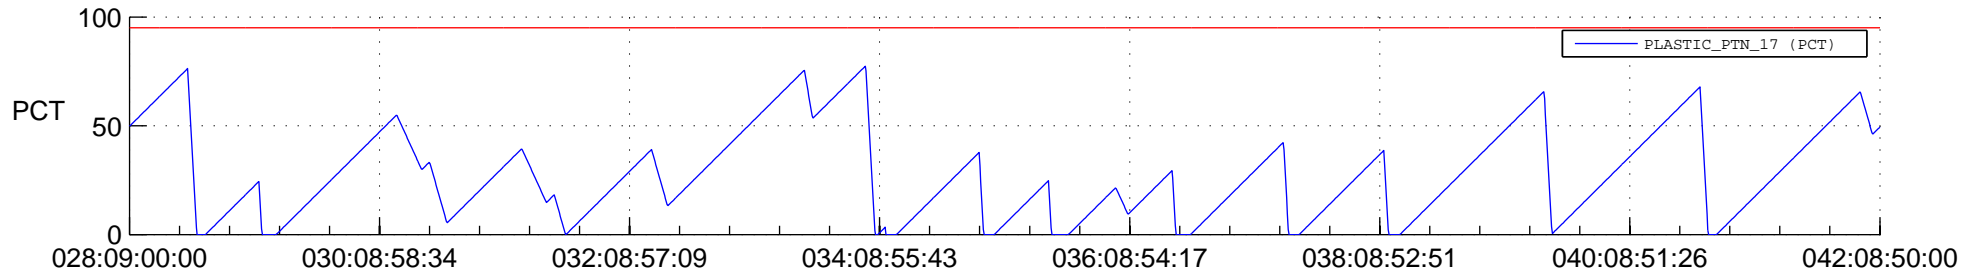

PLASTIC_Percent_Full_Prediction