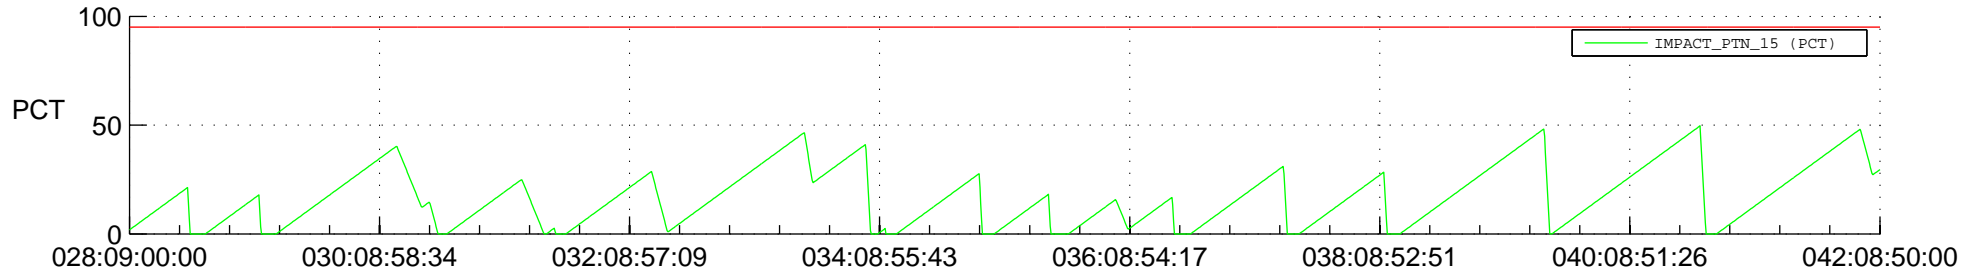

IMPACT_Percent_Full_Prediction