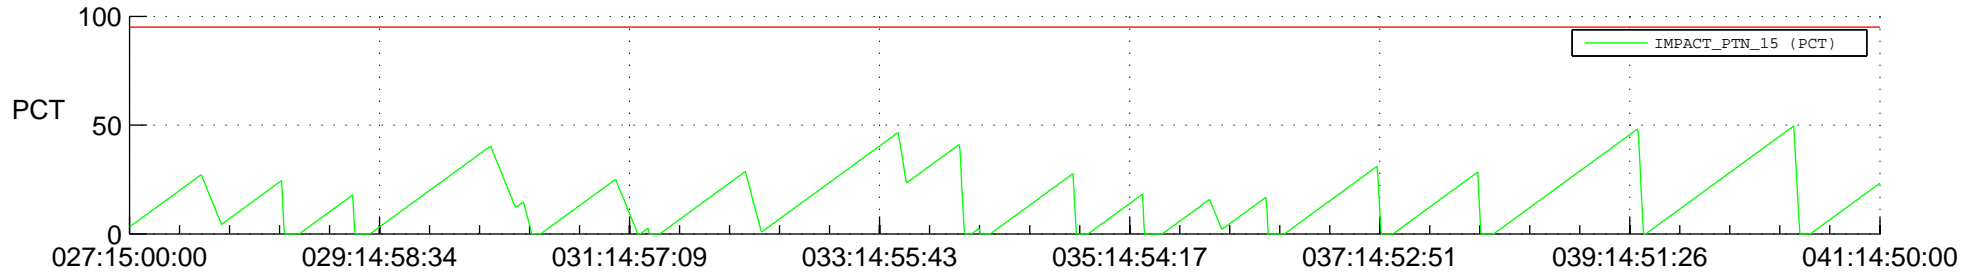

STEREO AHEAD SSR PCT Full Prediction

SWAVES_Percent_Full_Prediction

IMPACT_Percent_Full_Prediction

PLASTIC_Percent_Full_Prediction

Spacecraft_DownLink_Rate

Ground Time (2017:027:15:00:00.000 -2017:041:14:50:00.000)