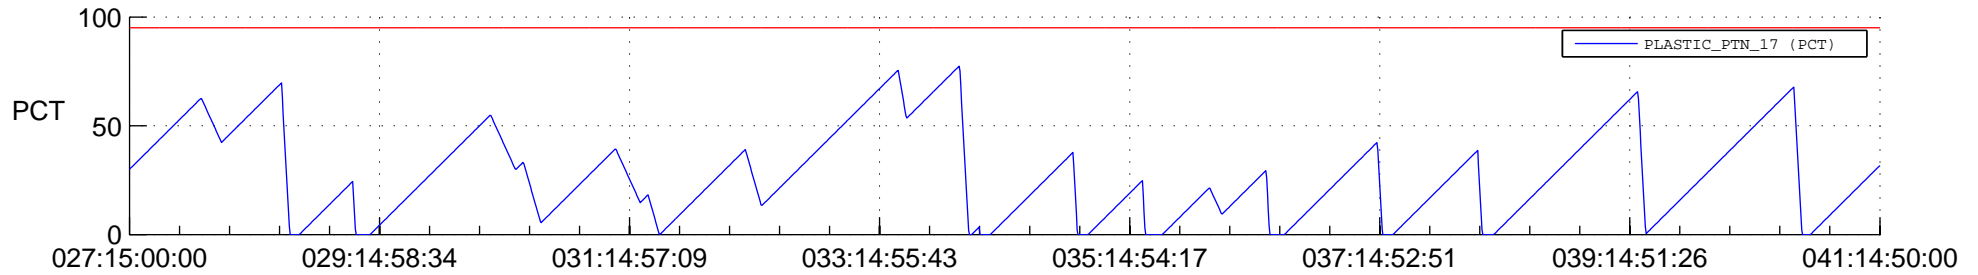

STEREO AHEAD SSR PCT Full Prediction

SWAVES_Percent_Full_Prediction

IMPACT_Percent_Full_Prediction

PLASTIC_Percent_Full_Prediction

Spacecraft_DownLink_Rate

Ground Time (2017:027:15:00:00.000 -2017:041:14:50:00.000)