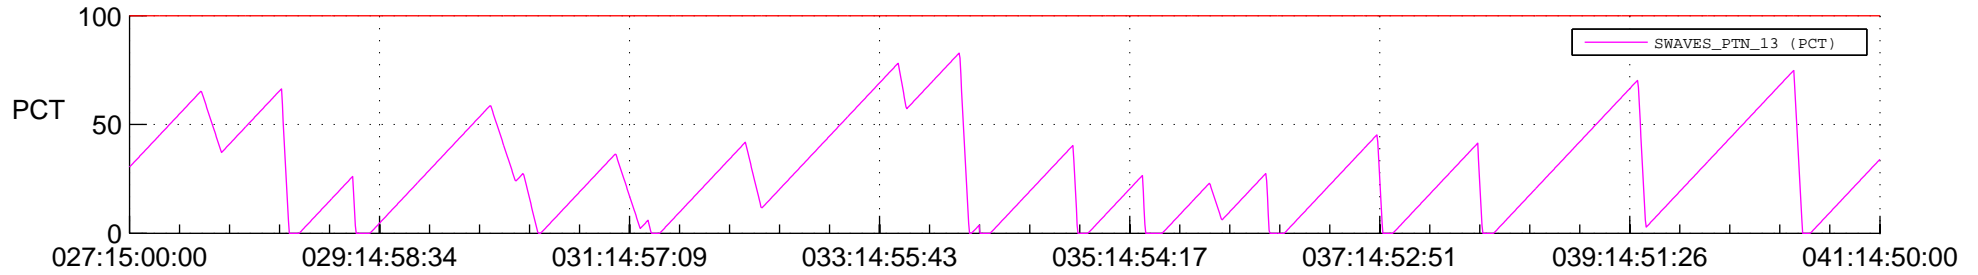

STEREO AHEAD SSR PCT Full Prediction

SWAVES_Percent_Full_Prediction

IMPACT_Percent_Full_Prediction

PLASTIC_Percent_Full_Prediction

Spacecraft_DownLink_Rate

Ground Time (2017:027:15:00:00.000 -2017:041:14:50:00.000)