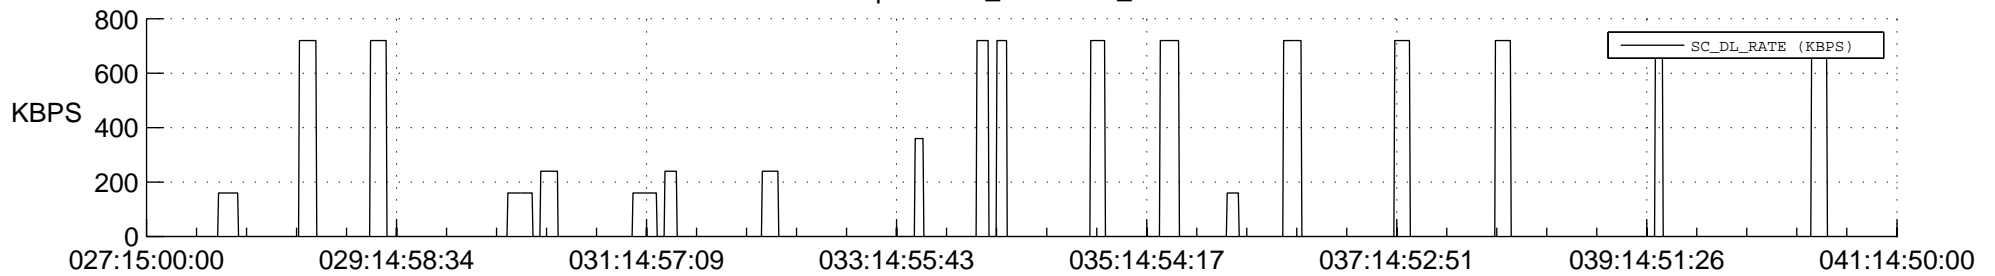

STEREO AHEAD SSR PCT Full Prediction

SWAVES_Percent_Full_Prediction

IMPACT_Percent_Full_Prediction

PLASTIC_Percent_Full_Prediction

Spacecraft_DownLink_Rate

Ground Time (2017:027:15:00:00.000 -2017:041:14:50:00.000)