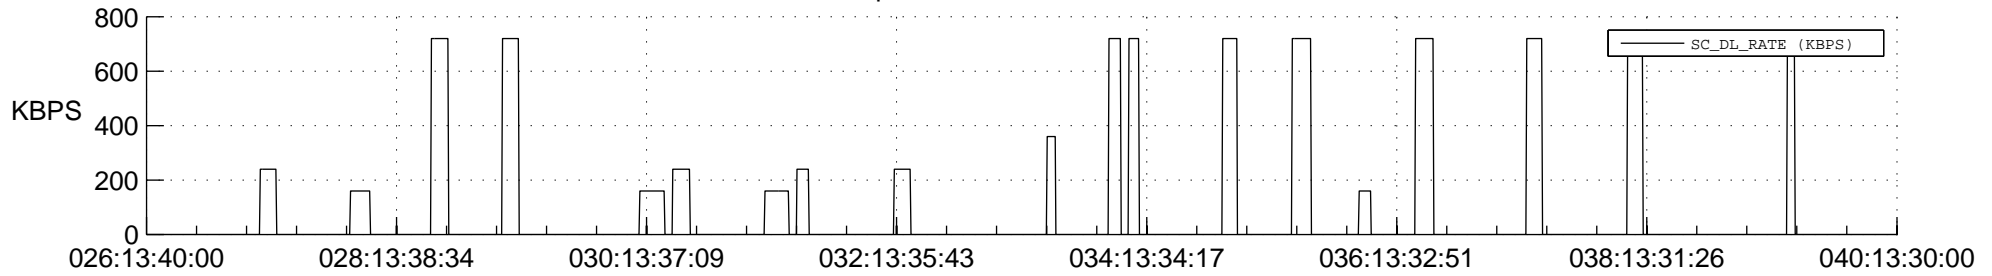

STEREO AHEAD SSR PCT Full Prediction

SWAVES_Percent_Full_Prediction

IMPACT_Percent_Full_Prediction

PLASTIC_Percent_Full_Prediction

Spacecraft_DownLink_Rate

Ground Time (2017:026:13:40:00.000 -2017:040:13:30:00.000)