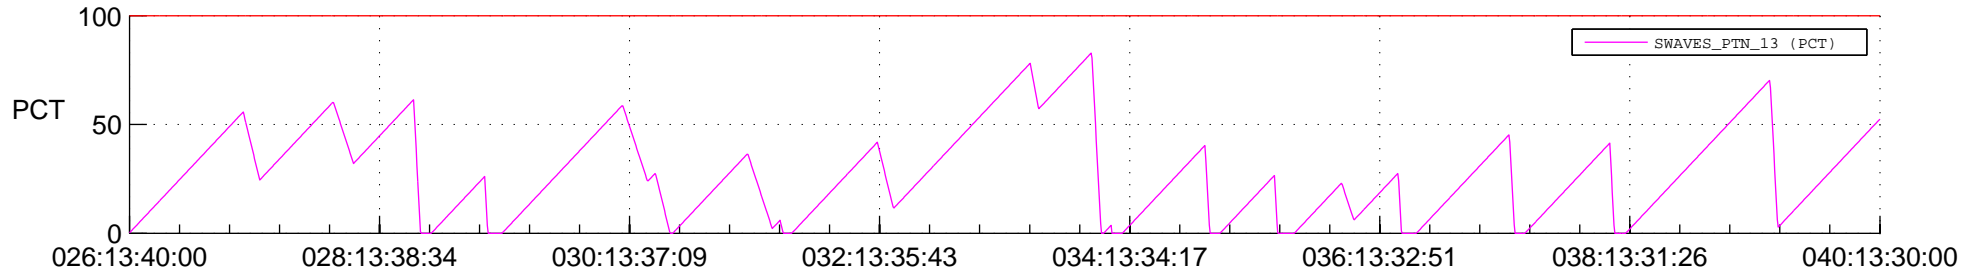

STEREO AHEAD SSR PCT Full Prediction

SWAVES_Percent_Full_Prediction

IMPACT_Percent_Full_Prediction

PLASTIC_Percent_Full_Prediction

Spacecraft_DownLink_Rate

Ground Time (2017:026:13:40:00.000 -2017:040:13:30:00.000)