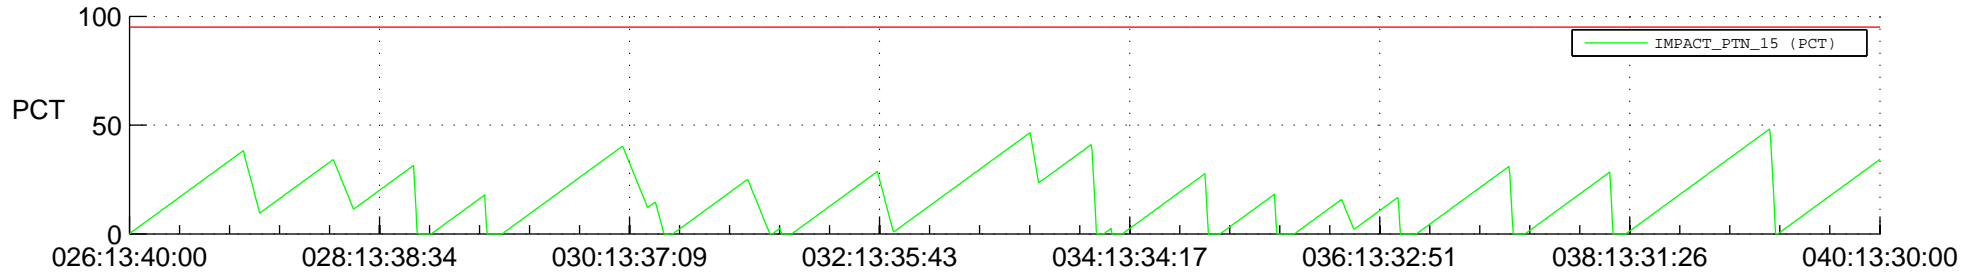

STEREO AHEAD SSR PCT Full Prediction

SWAVES_Percent_Full_Prediction

IMPACT_Percent_Full_Prediction

PLASTIC_Percent_Full_Prediction

Spacecraft_DownLink_Rate

Ground Time (2017:026:13:40:00.000 -2017:040:13:30:00.000)