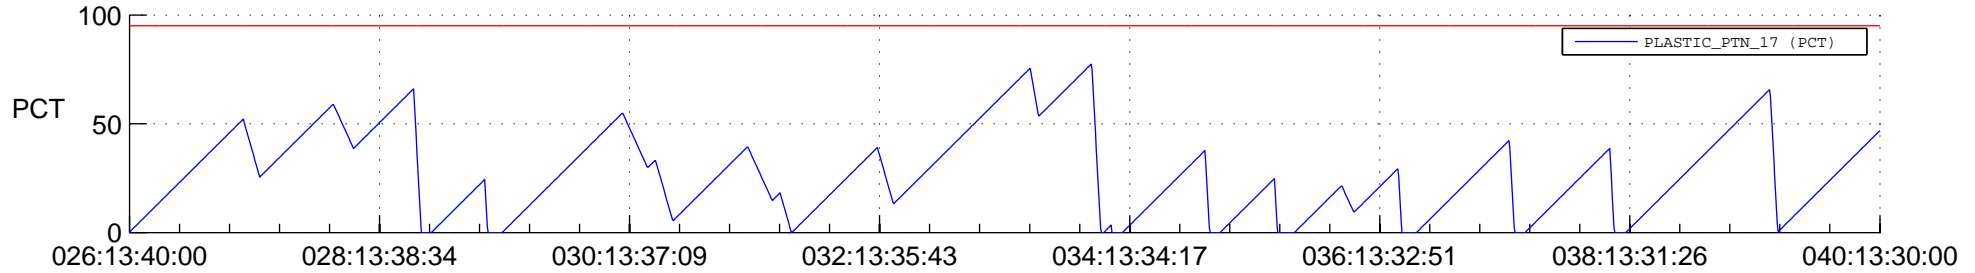

STEREO AHEAD SSR PCT Full Prediction

SWAVES_Percent_Full_Prediction

IMPACT_Percent_Full_Prediction

PLASTIC_Percent_Full_Prediction

Spacecraft_DownLink_Rate

Ground Time (2017:026:13:40:00.000 -2017:040:13:30:00.000)