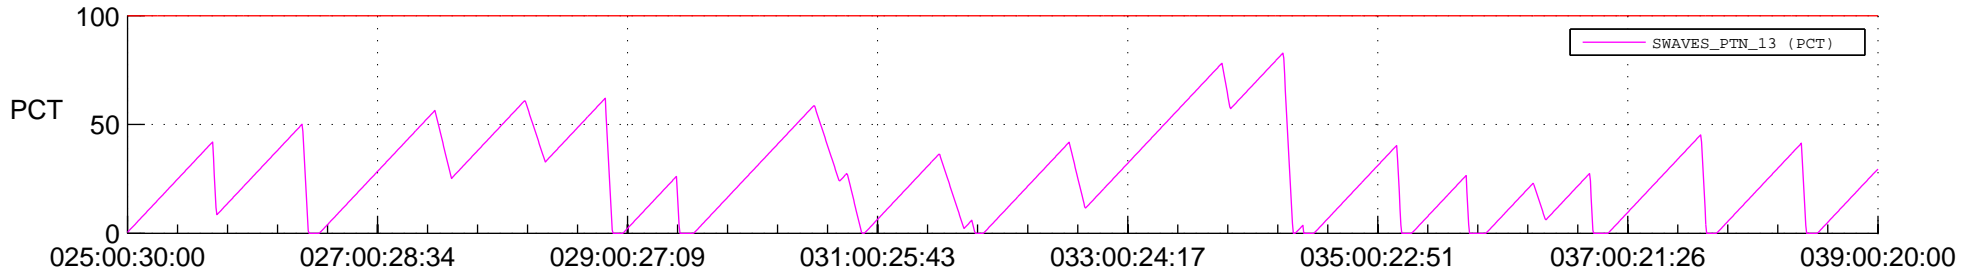

STEREO AHEAD SSR PCT Full Prediction

SWAVES_Percent_Full_Prediction

IMPACT_Percent_Full_Prediction

PLASTIC_Percent_Full_Prediction

Spacecraft_DownLink_Rate

Ground Time (2017:025:00:30:00.000 -2017:039:00:20:00.000)