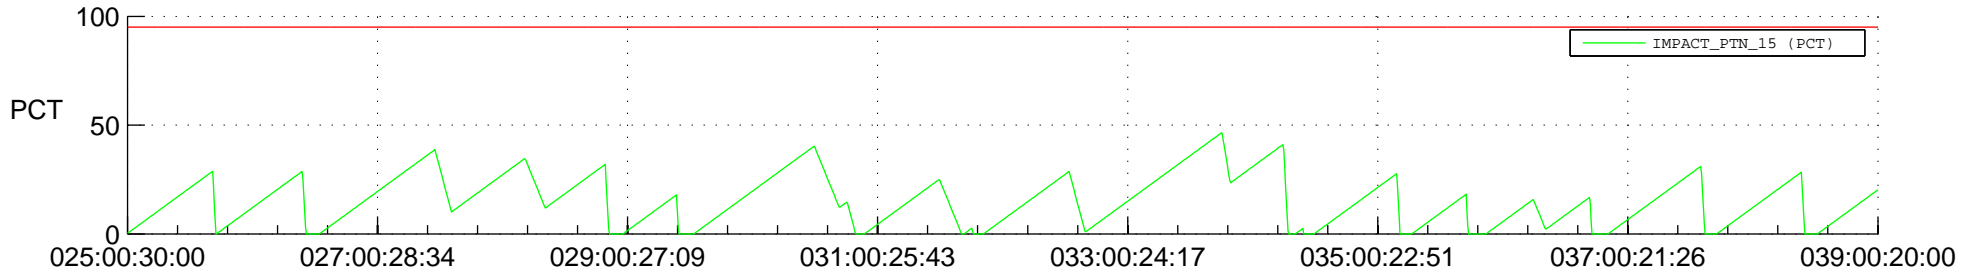

STEREO AHEAD SSR PCT Full Prediction

SWAVES_Percent_Full_Prediction

IMPACT_Percent_Full_Prediction

PLASTIC_Percent_Full_Prediction

Spacecraft_DownLink_Rate

Ground Time (2017:025:00:30:00.000 -2017:039:00:20:00.000)