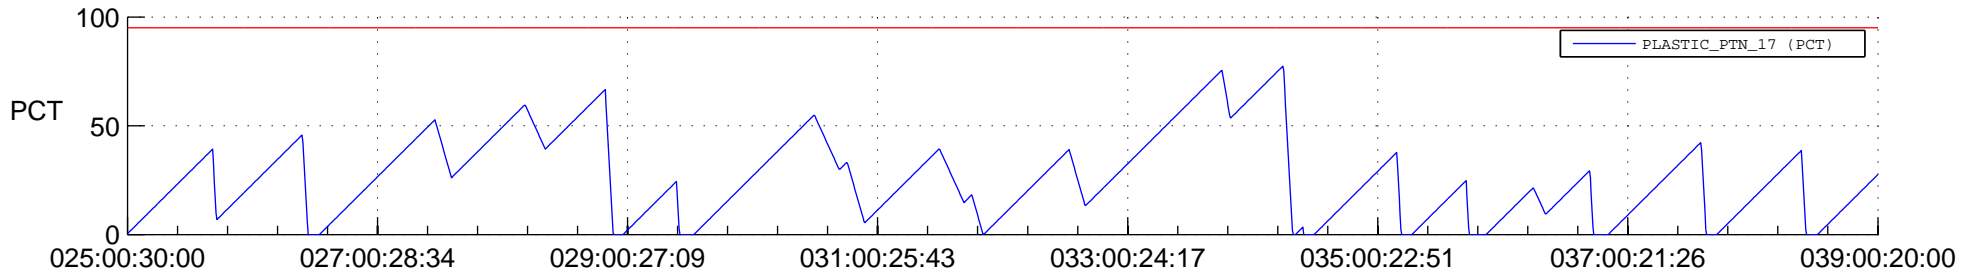

STEREO AHEAD SSR PCT Full Prediction

SWAVES_Percent_Full_Prediction

IMPACT_Percent_Full_Prediction

PLASTIC_Percent_Full_Prediction

Spacecraft_DownLink_Rate

Ground Time (2017:025:00:30:00.000 -2017:039:00:20:00.000)