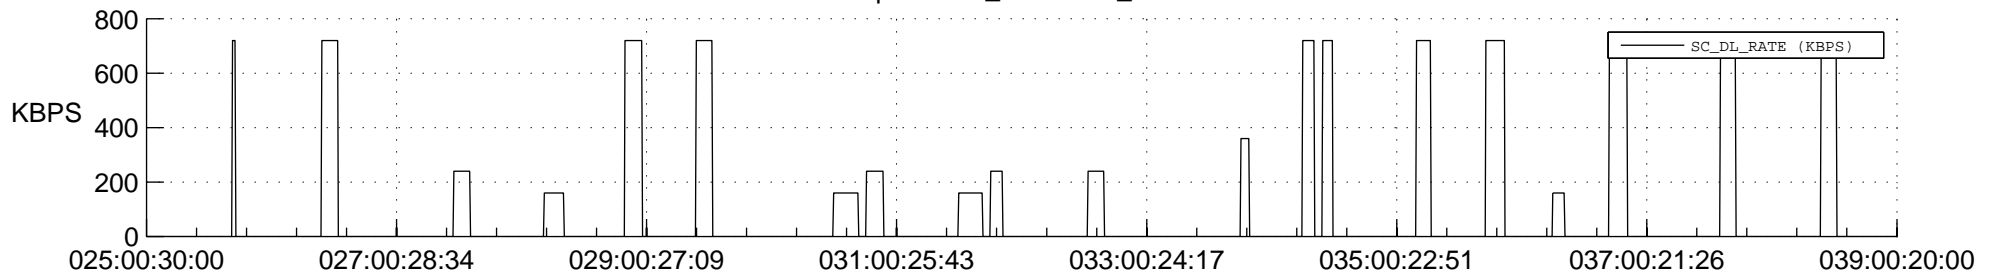

STEREO AHEAD SSR PCT Full Prediction

SWAVES_Percent_Full_Prediction

IMPACT_Percent_Full_Prediction

PLASTIC_Percent_Full_Prediction

Spacecraft_DownLink_Rate

Ground Time (2017:025:00:30:00.000 -2017:039:00:20:00.000)