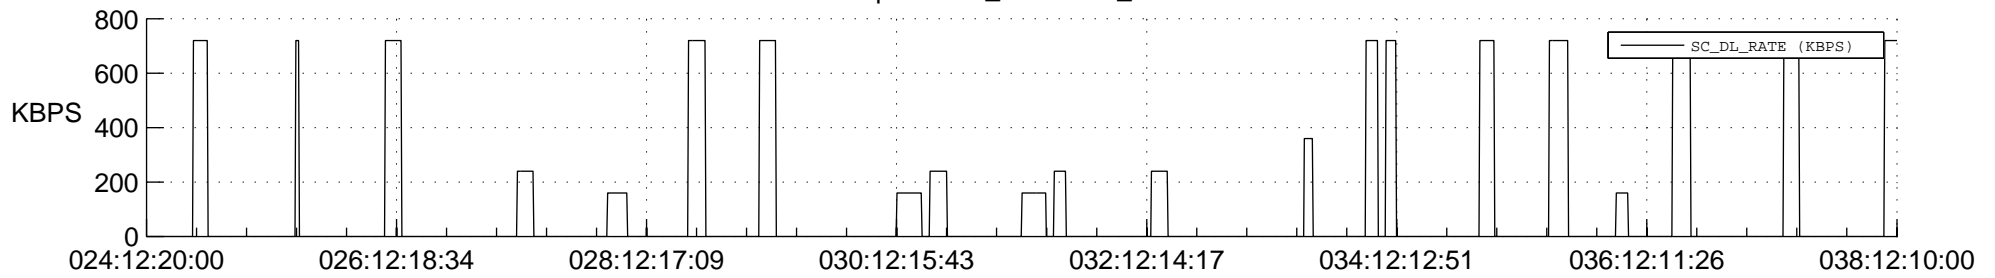

STEREO AHEAD SSR PCT Full Prediction

SWAVES_Percent_Full_Prediction

IMPACT_Percent_Full_Prediction

PLASTIC_Percent_Full_Prediction

Spacecraft_DownLink_Rate

Ground Time (2017:024:12:20:00.000 -2017:038:12:10:00.000)