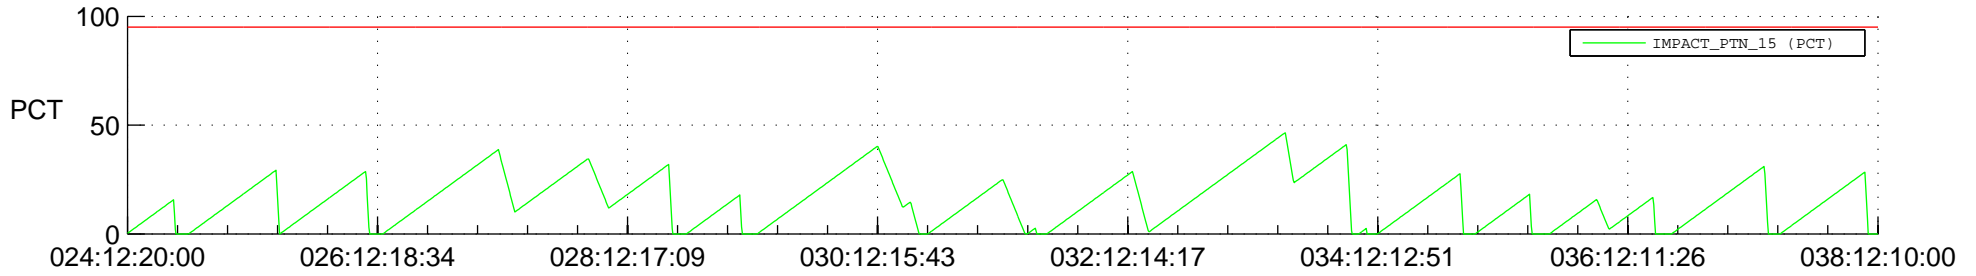

STEREO AHEAD SSR PCT Full Prediction

SWAVES_Percent_Full_Prediction

IMPACT_Percent_Full_Prediction

PLASTIC_Percent_Full_Prediction

Spacecraft_DownLink_Rate

Ground Time (2017:024:12:20:00.000 -2017:038:12:10:00.000)