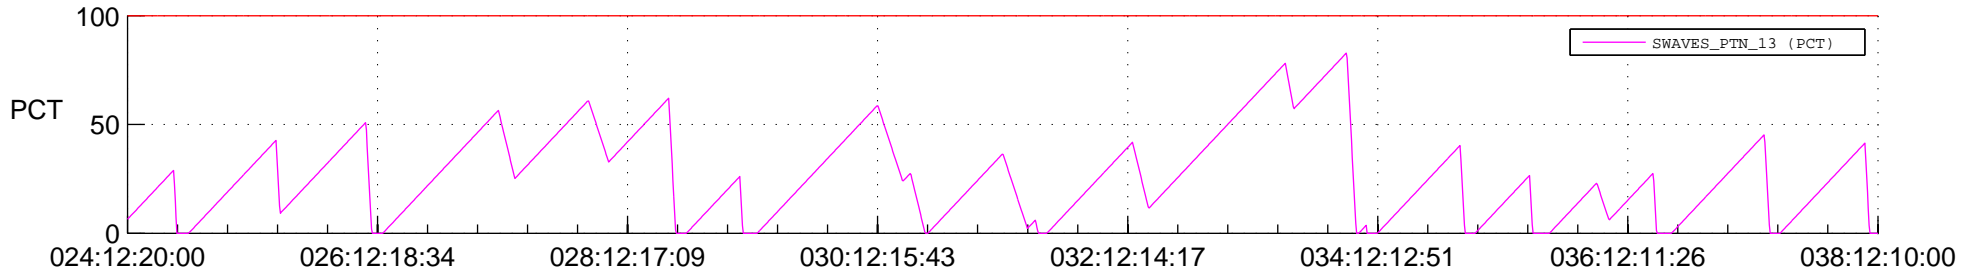

STEREO AHEAD SSR PCT Full Prediction

SWAVES_Percent_Full_Prediction

IMPACT_Percent_Full_Prediction

PLASTIC_Percent_Full_Prediction

Spacecraft_DownLink_Rate

Ground Time (2017:024:12:20:00.000 -2017:038:12:10:00.000)