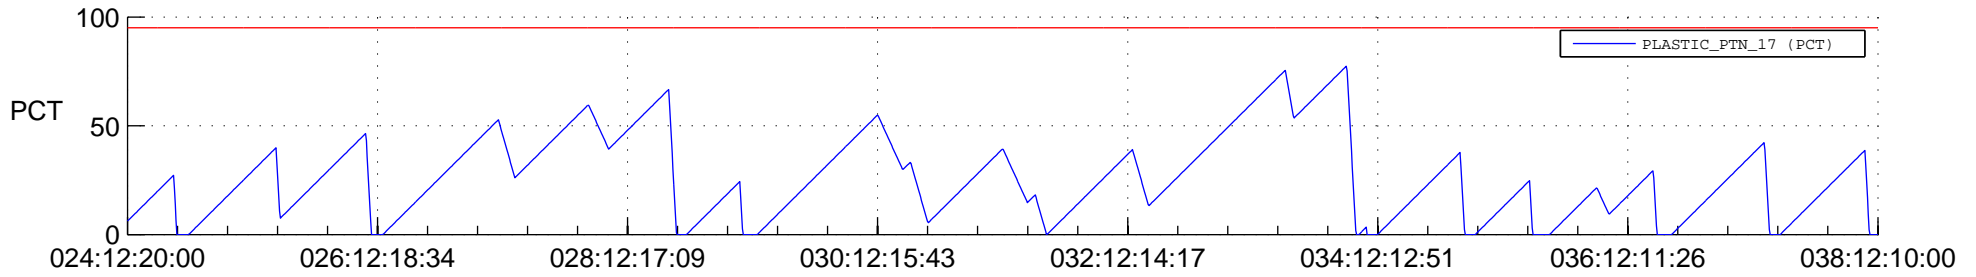

STEREO AHEAD SSR PCT Full Prediction

SWAVES_Percent_Full_Prediction

IMPACT_Percent_Full_Prediction

PLASTIC_Percent_Full_Prediction

Spacecraft_DownLink_Rate

Ground Time (2017:024:12:20:00.000 -2017:038:12:10:00.000)